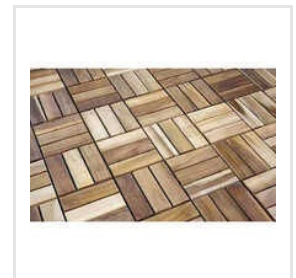

SPC FLOORING

Driven by a passion to deliver the best

1001 Mystic Walnut Wooden Flooring, 1003 Harmony Oak Wooden Flooring, 1005 Radiant American Wooden Flooring, 1007 Grey Mist Wooden Flooring, 1010 Horizon Teak Wooden Flooring, 1011 Frost White Wooden Flooring, 12x300x300mm Aluminium Runner, 15x285x285mm Aluminium Runner, 7022 African Wenge Wooden Flooring, 7024 American Oak Wooden Flooring, 7025 Blue Sapphire Wooden Flooring, etc.

**Wooden Stair Nosing
Profile**

**Wooden Reducer
Profile**

**Aluminium Runner
With Wooden Batten**

Wooden Flat Profile

**Wooden Deck Plank
Flooring**

**Outdoor Wood Tile
Deck Flooring**

**1005 Radiant American
Wooden Flooring**

**1003 Harmony Oak
Wooden Flooring**

**1011 Frost White
Wooden Flooring**

**1007 Grey Mist Wooden
Flooring**

**Wood Deck Plank
Flooring**

**Deck Wood Tiles
Flooring**

ADDRESS

Shop No. 2, Ground Floor, Zahoor
Palace Building, Opp. L & T Gate
No. 6, Saki Vihar Road, Powai,
Mumbai, Maharashtra, India
(400072).