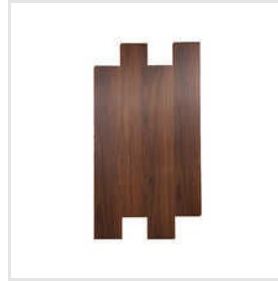

**1001 Mystic Walnut
Wooden Flooring**