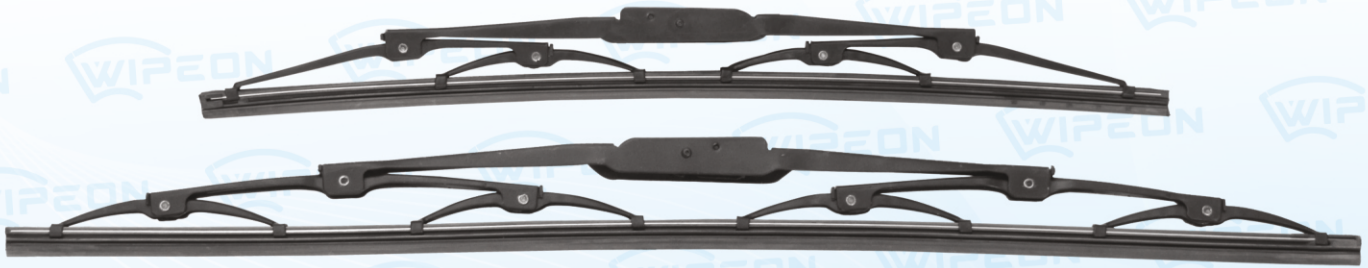

WIPER BLADE HOOK TYPE (UNIVERSAL TYPE)

W-3012	12"	300MM	W-3018	18"	450MM
W-3013	13"	325MM	W-3019	19"	475MM
W-3014	14"	350MM	W-3020	20"	500MM
W-3015	15"	375MM	W-3021	21"	525MM
W-3016	16"	400MM	W-3022	22"	550MM
W-3017	17"	425MM	W-3024	24"	600MM

407 RIGHT

LINKAGE ROD