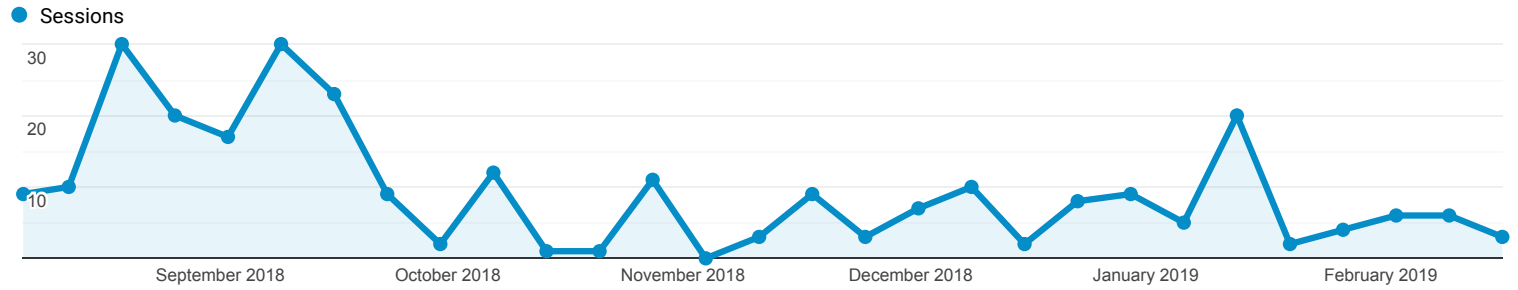

## Location Wise Report

All Users  
100.00% Pageviews

Aug 6, 2018 - Feb 18, 2019

### Location Wise Report

Country	Pageviews	Sessions	Users
	<b>905</b> % of Total: 100.00% (905)	<b>272</b> % of Total: 100.00% (272)	<b>193</b> % of Total: 100.00% (193)
1. India	<b>814</b> (89.94%)	<b>198</b> (72.79%)	<b>119</b> (61.66%)
2. United States	<b>40</b> (4.42%)	<b>40</b> (14.71%)	<b>40</b> (20.73%)
3. China	<b>30</b> (3.31%)	<b>17</b> (6.25%)	<b>17</b> (8.81%)
4. Canada	<b>7</b> (0.77%)	<b>7</b> (2.57%)	<b>7</b> (3.63%)
5. Japan	<b>6</b> (0.66%)	<b>3</b> (1.10%)	<b>3</b> (1.55%)
6. South Africa	<b>2</b> (0.22%)	<b>1</b> (0.37%)	<b>1</b> (0.52%)
7. Brazil	<b>1</b> (0.11%)	<b>1</b> (0.37%)	<b>1</b> (0.52%)
8. Hong Kong	<b>1</b> (0.11%)	<b>1</b> (0.37%)	<b>1</b> (0.52%)
9. Philippines	<b>1</b> (0.11%)	<b>1</b> (0.37%)	<b>1</b> (0.52%)
10. Portugal	<b>1</b> (0.11%)	<b>1</b> (0.37%)	<b>1</b> (0.52%)
11. Sweden	<b>1</b> (0.11%)	<b>1</b> (0.37%)	<b>1</b> (0.52%)
12. (not set)	<b>1</b> (0.11%)	<b>1</b> (0.37%)	<b>1</b> (0.52%)