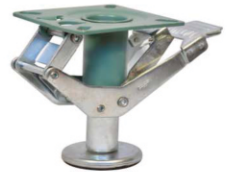

Special Castor Wheel

S1-leveler + PU
Size: 3"

S10 - Pneumatic
Size: 6" ,8"

S1-Rubber Anti Static
Size: 3" ,4" ,5"

S79- Cardcane Wheel
Size:2.5" ,3"

Floor Stopper
Size: 4" ,6" ,8"

Medical Castor Wheel

S11NY-Nylon Body
Size: 2" ,3" ,4" ,5" 6"

S11SW-PU Twin Wheel
Size: 2" ,3" ,4" ,5" 6"

S11AB-with ABS Cover
Size: 4" ,5" ,6"

S11SW-Stretcher Wheel
Size: 6" ,8"

S11DB - Double Break
Size: 2" ,3" ,4" ,5" 6"

Special Purpose Castor Wheel

PU Ball Caster
Size: 2"