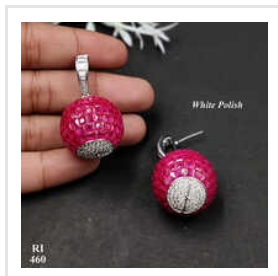

**RI460 Ladies White
Polish Earrings**