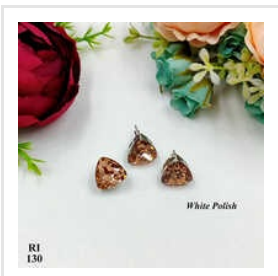

Our Products

**Ladies White Polish
Necklace Set**

**Ladies White Polish
Pendant Set**

**RI345 Ladies Black
Polish Earrings**

**RI485 Ladies Black
Polish Earrings**

**Ladies Maroon Polish
Necklace Set**

**Ladies Polish Necklace
Set**

Ladies Rose White Ring

**RI335 Ladies White
Polish Bracelet**

**RI325 Ladies Black
Polish Bracelet**

**RI315 Ladies White
Polish Bracelet**

**RI151 Ladies Brass
Bangles**

RI150 Brass Bangles

**Ladies Fancy White
Polish Pendant Set**

RI108 Brass Bangles

**RI460 Ladies White
Polish Earrings**

**Ladies Black Polish
Pendant Set**

ADDRESS
**H-19, Shree Ballabh Towers,
Subhash Marg, M. I. Road,
Jaipur, Rajasthan, India
(302001).**

EMAIL
radiantimpex@gmail.com