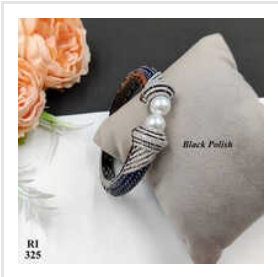

LADIES BANGLES

Delighting Customers with Authentic Products.

Fashionable Designer American Diamond Necklace, Ladies Black Polish Pendant Set, Ladies Blue Victorian Necklace Set, Ladies Fancy White Polish Pendant Set, Ladies GJ Polish Ring, Ladies Green Victorian Necklace Set, etc.

For years, people have been using these pieces of ornament. To offer our clients a range of items that are both designer and affordable, our company, Radiant Impex, was founded. We are a leading manufacturer and wholesaler, offering our customers a range of items that can cater to the diverse needs of many. We have customized this range keeping in mind the current market trends as well, and it includes items like Ladies Earrings, Ladies Fancy White Polish Pendant Set, Ladies White Polish Pendant Set, Ladies Polish Necklace Set, Ladies Rose White Ring, and more. We are capable of catering to the bulk and urgent requirements of our clients without compromising on product quality. Additionally, these pieces are available at market-leading costs, which helps us do business with many. Our strong logistics assist us in ensuring the timely delivery of all consignments and projects.

Our Products

**Ladies White Polish
Necklace Set**

**Ladies White Polish
Pendant Set**

**RI345 Ladies Black
Polish Earrings**

**RI485 Ladies Black
Polish Earrings**

**Ladies Maroon Polish
Necklace Set**

**Ladies Polish Necklace
Set**

Ladies Rose White Ring

**RI335 Ladies White
Polish Bracelet**

**RI325 Ladies Black
Polish Bracelet**

**RI315 Ladies White
Polish Bracelet**

**RI151 Ladies Brass
Bangles**

RI150 Brass Bangles

**Ladies Fancy White
Polish Pendant Set**