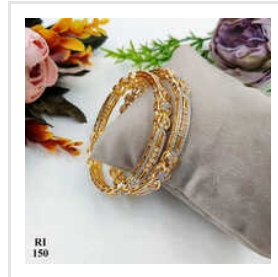

LADIES BANGLES

Delighting Customers with Authentic Products.

Fashionable Designer American Diamond Necklace, Ladies Black Polish Pendant Set, Ladies Blue Victorian Necklace Set, Ladies Fancy White Polish Pendant Set, Ladies GJ Polish Ring, Ladies Green Victorian Necklace Set, etc.

Our Products

**Ladies White Polish
Necklace Set**

**Ladies White Polish
Pendant Set**

**RI345 Ladies Black
Polish Earrings**

**RI485 Ladies Black
Polish Earrings**

**Ladies Maroon Polish
Necklace Set**

**Ladies Polish Necklace
Set**

Ladies Rose White Ring

**RI335 Ladies White
Polish Bracelet**

**RI325 Ladies Black
Polish Bracelet**

**RI315 Ladies White
Polish Bracelet**

**RI151 Ladies Brass
Bangles**

RI150 Brass Bangles

**Ladies Fancy White
Polish Pendant Set**

RI108 Brass Bangles

**RI460 Ladies White
Polish Earrings**

**Ladies Black Polish
Pendant Set**

ADDRESS
**H-19, Shree Ballabh Towers,
Subhash Marg, M. I. Road,
Jaipur, Rajasthan, India
(302001).**

EMAIL
radiantimpex@gmail.com