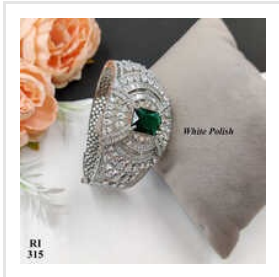

LADIES BANGLES

Delighting Customers with Authentic Products.

Fashionable Designer American Diamond Necklace, Ladies Black Polish Pendant Set, Ladies Blue Victorian Necklace Set, Ladies Fancy White Polish Pendant Set, Ladies GJ Polish Ring, Ladies Green Victorian Necklace Set, etc.

Our Products

**Ladies White Polish
Necklace Set**

**Ladies White Polish
Pendant Set**

**RI345 Ladies Black
Polish Earrings**

**RI485 Ladies Black
Polish Earrings**

**Ladies Maroon Polish
Necklace Set**

**Ladies Polish Necklace
Set**

Ladies Rose White Ring

**RI335 Ladies White
Polish Bracelet**

**RI325 Ladies Black
Polish Bracelet**

**RI315 Ladies White
Polish Bracelet**

**RI151 Ladies Brass
Bangles**

RI150 Brass Bangles

**Ladies Fancy White
Polish Pendant Set**