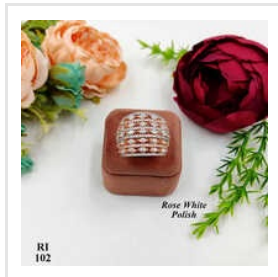

LADIES BANGLES

Delighting Customers with Authentic Products.

Fashionable Designer American Diamond Necklace, Ladies Black Polish Pendant Set, Ladies Blue Victorian Necklace Set, Ladies Fancy White Polish Pendant Set, Ladies GJ Polish Ring, Ladies Green Victorian Necklace Set, etc.

Our Products

**Ladies White Polish
Necklace Set**

**Ladies White Polish
Pendant Set**

**RI345 Ladies Black
Polish Earrings**

**RI485 Ladies Black
Polish Earrings**

**Ladies Maroon Polish
Necklace Set**

**Ladies Polish Necklace
Set**