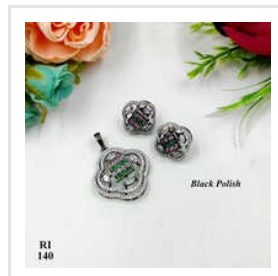

Our Products

**Ladies White Polish
Necklace Set**

**Ladies White Polish
Pendant Set**

**RI345 Ladies Black
Polish Earrings**

**RI485 Ladies Black
Polish Earrings**

**Ladies Maroon Polish
Necklace Set**

**Ladies Polish Necklace
Set**

Ladies Rose White Ring

**RI335 Ladies White
Polish Bracelet**

**RI325 Ladies Black
Polish Bracelet**

**RI315 Ladies White
Polish Bracelet**

**RI151 Ladies Brass
Bangles**

RI150 Brass Bangles

**Ladies Fancy White
Polish Pendant Set**

RI108 Brass Bangles

**RI460 Ladies White
Polish Earrings**

**Ladies Black Polish
Pendant Set**

ADDRESS
**H-19, Shree Ballabh Towers,
Subhash Marg, M. I. Road,
Jaipur, Rajasthan, India
(302001).**

EMAIL
radiantimpex@gmail.com