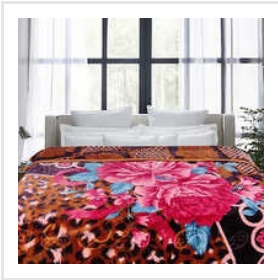

DOUBLE BED BLANKET

5x7 China Carpet, Baani Fitted Bedsheet, Black Jalebi Mat, China Carpet, Cotton King Size Printed Double Bedsheet, DB Multicolor Flannel Blanket, Double Fleece Blanket, Flannel Blanket, Fleece Blanket, Floor China Carpet, Green Jalebi Mat, Jalebi Mat, Multicolor Flannel Blanket, Multicolor Jalebi Mat, Rectangle China Carpet, etc.

Key Facts

No of Staff	20
Year of Establishment	2024
OEM Service Provided	No

Our Products

Jalebi Mat

Black Jalebi Mat

Multicolor Jalebi Mat

Rectangle China Carpet

Cotton King Size Printed Double