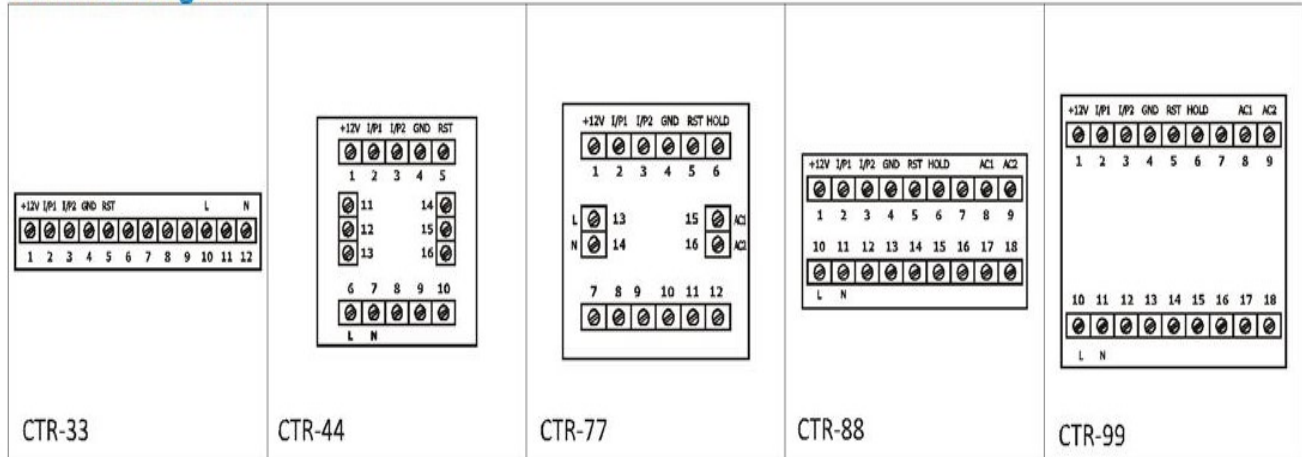

Multifunction Timers and Counters

CTR-33 / CTR-44 / CTR-77 / CTR-88 / CTR-99

Terminal Diagram

Order Code : CTR-Series

Size	Model
3 (36X72X79)	CTR-33
4 (48X48X78)	CTR-44
7 (72X72X65)	CTR-77
8 (48X96X53)	CTR-88
9 (96X96X53)	CTR-99

Time Totalizer Range

Range	Resolution	Accuracy
9999.99 s	0.01 sec	± 0.05 % of Full Scale
99999.9 s	0.1 sec	
999999 s	1 sec	
9999 m 59 s	1 sec	
99999.9 m	0.1 min	
999999 m	1 min	
99 h 59 m 59 s	1 sec	
9999 h 59 m	1 min	
99999.9 h	0.1 hrs	
999999 h	1 hrs	

ELTEC CABLES & INSTRUMENTS

16, Bhaktinagar Station Plot, Rajkot-360 002. INDIA.
Tel. : +91 281 2480400 URL : www.thermocouplewire.co.in
E-mail : eltecin@gmail.com | sales@thermocouplewire.co.in