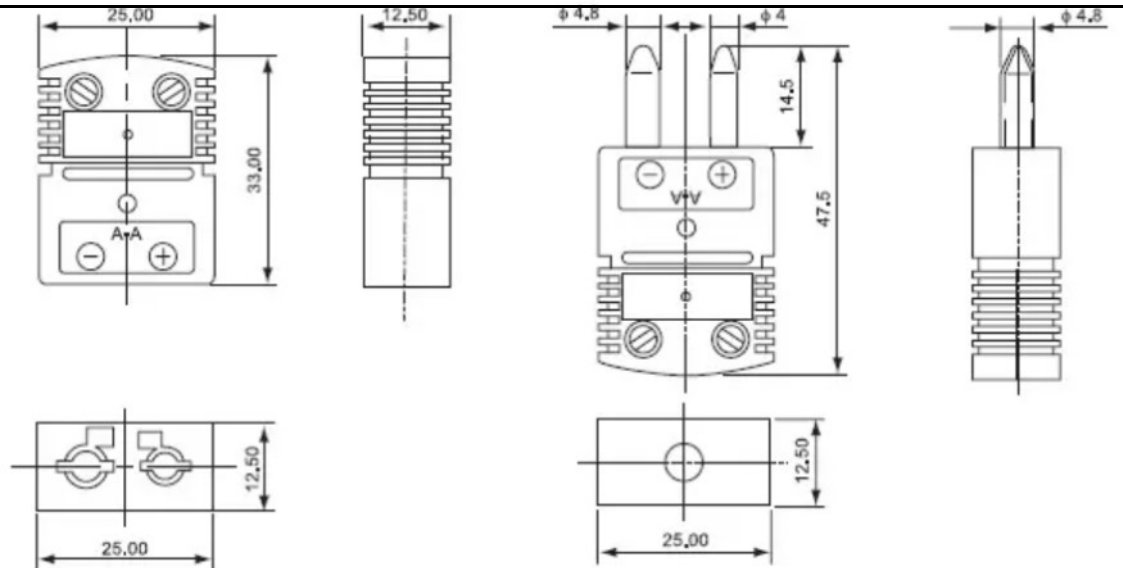

SMALL with FLAT PIN

CERAMIC CONNECTORS (Available for K / R & S TYPE)

RTD CONNECTORS

SMALL with FLAT PIN

SMALL with FLAT 3 PIN

STD with ROUND 3 PIN

FEMALE PANEL MOUNT CONNECTOR used with STD. MALE CONNECTORS

J type

K type

DRAWING FOR STD.CONNECTOR ROUND PIN

DRAWING FOR SMALL CONNECTOR FLAT PIN

ELTEC CABLES & INSTRUMENTS

16, Bhaktinagar Station Plot, Rajkot-360 002. INDIA.

Tel. : +91 281 2480400 URL : www.thermocouplewire.co.in