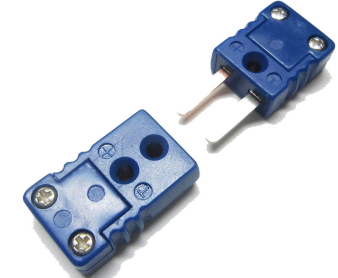

THERMOCOUPLE CONNECTORS:

J TYPE CONNECTORS

STD with ROUND PIN

SMALL with FLAT PIN

MINIATURE with FLAT PIN

K TYPE CONNECTORS

STD with ROUND PIN

SMALL with FLAT PIN

MINIATURE with FLAT PIN

T TYPE CONNECTORS

STD with ROUND PIN

SMALL with FLAT PIN

MINIATURE with FLAT PIN

N TYPE CONNECTORS

S / R TYPE CONNECTORS

STD with ROUND PIN

SMALL with FLAT PIN

CERAMIC CONNECTORS (Available for K / R & S TYPE)

RTD CONNECTORS

SMALL with FLAT PIN

SMALL with FLAT 3 PIN

STD with ROUND 3 PIN

FEMALE PANEL MOUNT CONNECTOR used with STD. MALE CONNECTORS

J type

K type

DRAWING FOR STD.CONNECTOR ROUND PIN

DRAWING FOR SMALL CONNECTOR FLAT PIN

ELTEC CABLES & INSTRUMENTS

16, Bhaktinagar Station Plot, Rajkot-360 002. INDIA.

Tel. : +91 281 2480400 URL : www.thermocouplewire.co.in