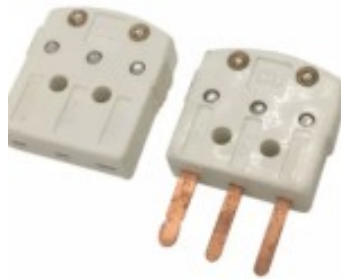

MINIATURE with FLAT PIN

T TYPE CONNECTORS

STD with ROUND PIN

SMALL with FLAT PIN

MINIATURE with FLAT PIN

N TYPE CONNECTORS

S / R TYPE CONNECTORS

STD with ROUND PIN

SMALL with FLAT PIN

CERAMIC CONNECTORS (Available for K / R & S TYPE)

RTD CONNECTORS

SMALL with FLAT PIN

SMALL with FLAT 3 PIN

STD with ROUND 3 PIN

FEMALE PANEL MOUNT CONNECTOR used with STD. MALE CONNECTORS

J type

K type

DRAWING FOR STD.CONNECTOR ROUND PIN

DRAWING FOR SMALL CONNECTOR FLAT PIN

ELTEC CABLES & INSTRUMENTS

16, Bhaktinagar Station Plot, Rajkot-360 002. INDIA.

Tel. : +91 281 2480400 URL : www.thermocouplewire.co.in