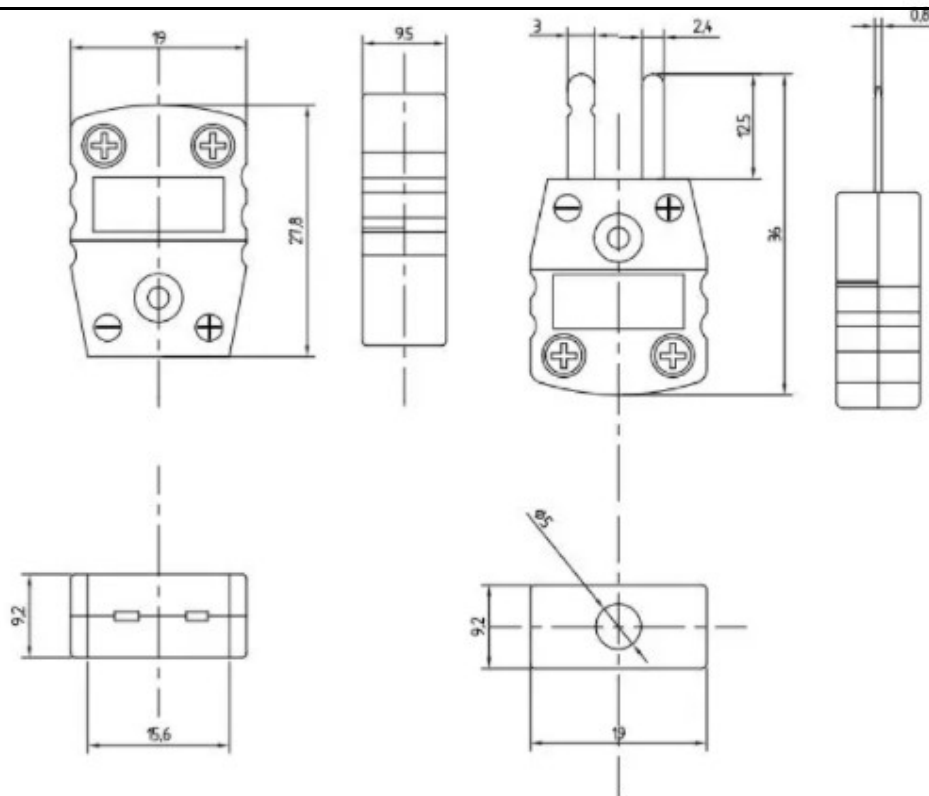

J type

K type

DRAWING FOR STD.CONNECTOR ROUND PIN

DRAWING FOR SMALL CONNECTOR FLAT PIN

ELTEC CABLES & INSTRUMENTS

16, Bhaktinagar Station Plot, Rajkot-360 002. INDIA.

Tel. : +91 281 2480400 URL : www.thermocouplewire.co.in