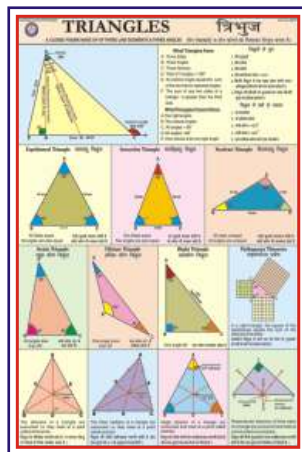

- MKS06A Mensuration Chart
- MKS06B Graph Chart Laminated
- MKS06C Shapes & Figures (Description of Figures with their angles & construction)
- MKS06D Chart of Math symbol
- MKS06E Algebra Identities

per set Rs. 1120.00 (B)