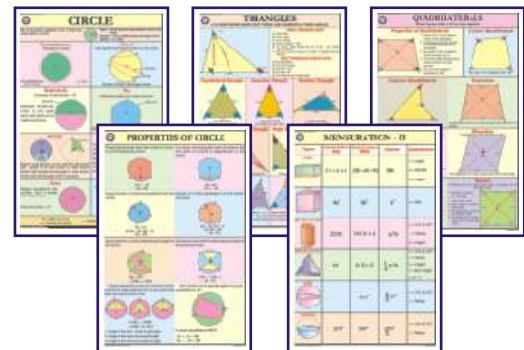

MKS11

1. MKS12 Sextant model
   MKS13 Theodolite model
   MKS14A Optical Square

Rs. 649.00 (A)
Rs. 767.00 (A)
Rs. 354.00 (A)

Rs. 354.00 (A)

1. MKS15A Cross Vertical Staff
   MKS16 Vernier Caliper
   MKS17 Model Standard Time Indicator
   MKS18 Metal wired Tape 15 meter

Rs. 295.00 (A)
Rs. 685.00 (A)
Rs. 354.00 (A)

Rs. 708.00 (A)

1. MKS19A Rain Gauge
   MKS20 Angle in a circle & its part
   MKS_1 All the above items, packed in a kit with manual

Rs. 131.00 (A)

Rs. 14160.00 (A) set