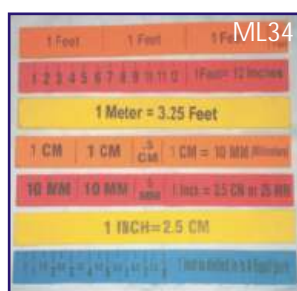

ML34 Magnifying Measures: To teach metric conversions of inches, cm & mm each Rs. 354.00 (A)