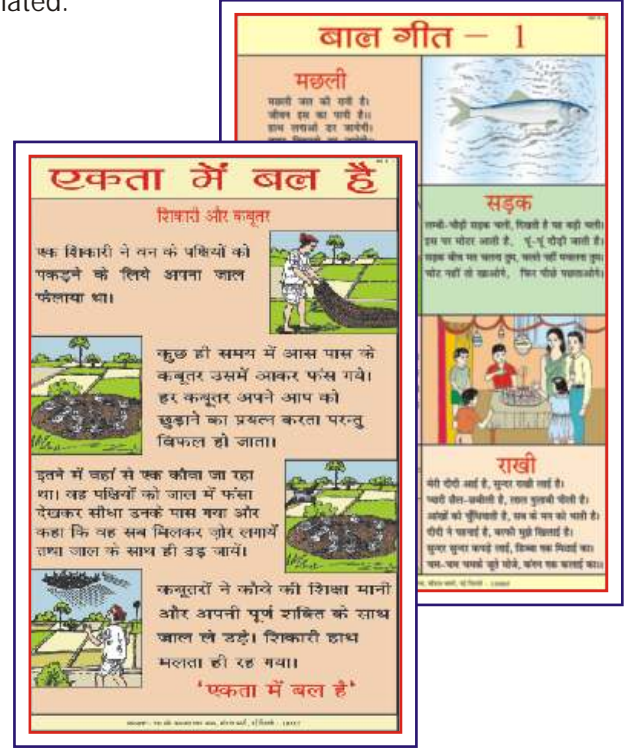

HINDI TEACHING CHARTS

A very comprehensive and illustrated series of 16 charts for teaching Hindi.
each size 50 x 70 cm, Laminated.

1. Set 1

HT01	स्वर, व्यंजन	HT05	मात्रा - ऐ, ओ
HT02	मात्रा - आ, इ	HT06	मात्रा - औ, अं
HT03	मात्रा - ई, उ	HT07	विसर्ग और संयुक्त अक्षर
HT04	मात्रा - ऊ, ए	HT08	संयुक्त अक्षर

3. each chart Rs. 100.00 (B)
   per set Rs. 800.00 (B)
4. HT101 Hindi Teaching Set 1 Set of 8

1. Set 2

HT09	बालगीत - 1	HT13	लोमड़ी और कौवा
HT10	बालगीत - 2	HT14	एकता में बल है
HT11	बालगीत - 3	HT15	शेर और खरगोश
HT12	स्वच्छता	HT16	भारत माता

3. each chart Rs. 100.00 (B)
   per set Rs. 800.00 (B)
4. HT102 Hindi Teaching Set 2 Set of 8