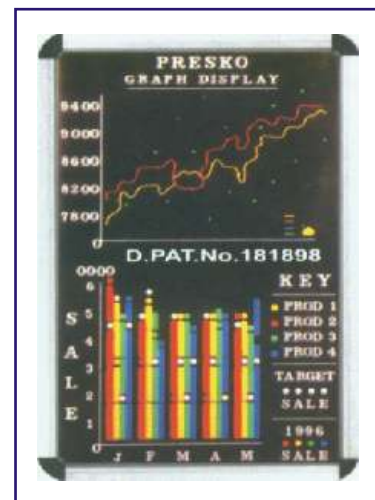

PRESKOGRAPH AIDS & INTERCHANGEABLE BOARDS

It is a unique and effective system of interchangeable letters & figures and graph symbols with which any kind of information can be displayed in an elegant way by joint pressing the letters and figures and graph symbols in the closed perforated back ground. The same can be changed at your will.

It is ideal for instantaneous layout planning & the first hand Knowledge of coming events. These are must for institutions & offices.

Size of Panel with Frame		Total No. of Letters & Figures in each set	Price with frame	
in cm	in inches		with letters	without letters
61x30	24 x 12	305	PB03WL 2183.00 (A)	PB03 1475.00 (A)
61x45	24 x 18	410	PB04WL 3186.00 (A)	PB04 2124.00 (A)
91x61	36 x 24	750	PB05WL 6136.00 (A)	PB05 4248.00 (A)
122x91	48 x 36	1050	PB08WL 9322.00 (A)	PB08 6844.00 (A)
152x91	60 x 36	1050	PB11WL 13924.00 (A)	PB11 10266.00 (A)
152x122	60 x 48	1350	PB12WL 14514.00 (A)	PB12 11092.00 (A)
183x122	72 x 48	1350	PB15WL 16697.00 (A)	PB15 13275.00 (A)