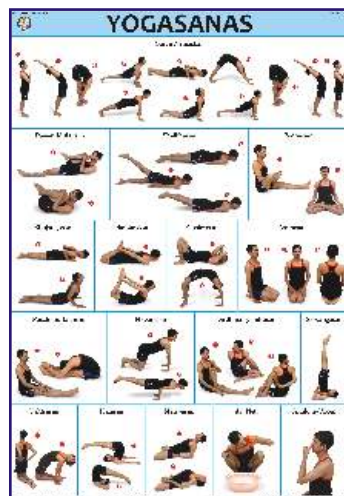

Large Size 70 × 100 cm (Laminated)

CC51	Animals	CC56	Great Wonders of the world	CC61	Fishes
CC52	Birds	CC57	Means of Transport	CC62	Computers : An overview
CC53	Vegetables	CC58	Road Traffic Signs	CC63	Yogasana Chart
CC54	Fruits	CC59	Parts of Body	CC64	Inventors and their Inventions
CC55	Flowers	CC60	Flags of Nations	CC65	Insects

2. Price : CC51 - CC60 each Rs. 155.00 (B)
3. CC61 onwards each Rs. 172.00 (B)