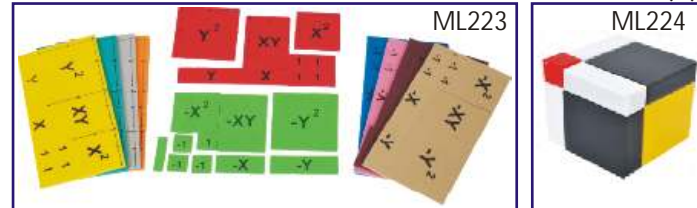

1. ML223 Algebra Kit (foam) : Algebra can be taught more efficiently with the use of algebra tiles. Square and rectangular tiles that visually represent the parts of an algebraic equation. Set Rs. 270.00 (A)
2. ML224 Cubic Identities $(a+b)^3$: This is a demonstration model of $(a+b)^3$. Made of plastic easy to show the complex identity set of 8 pieces. set Rs. 1011.00 (A)