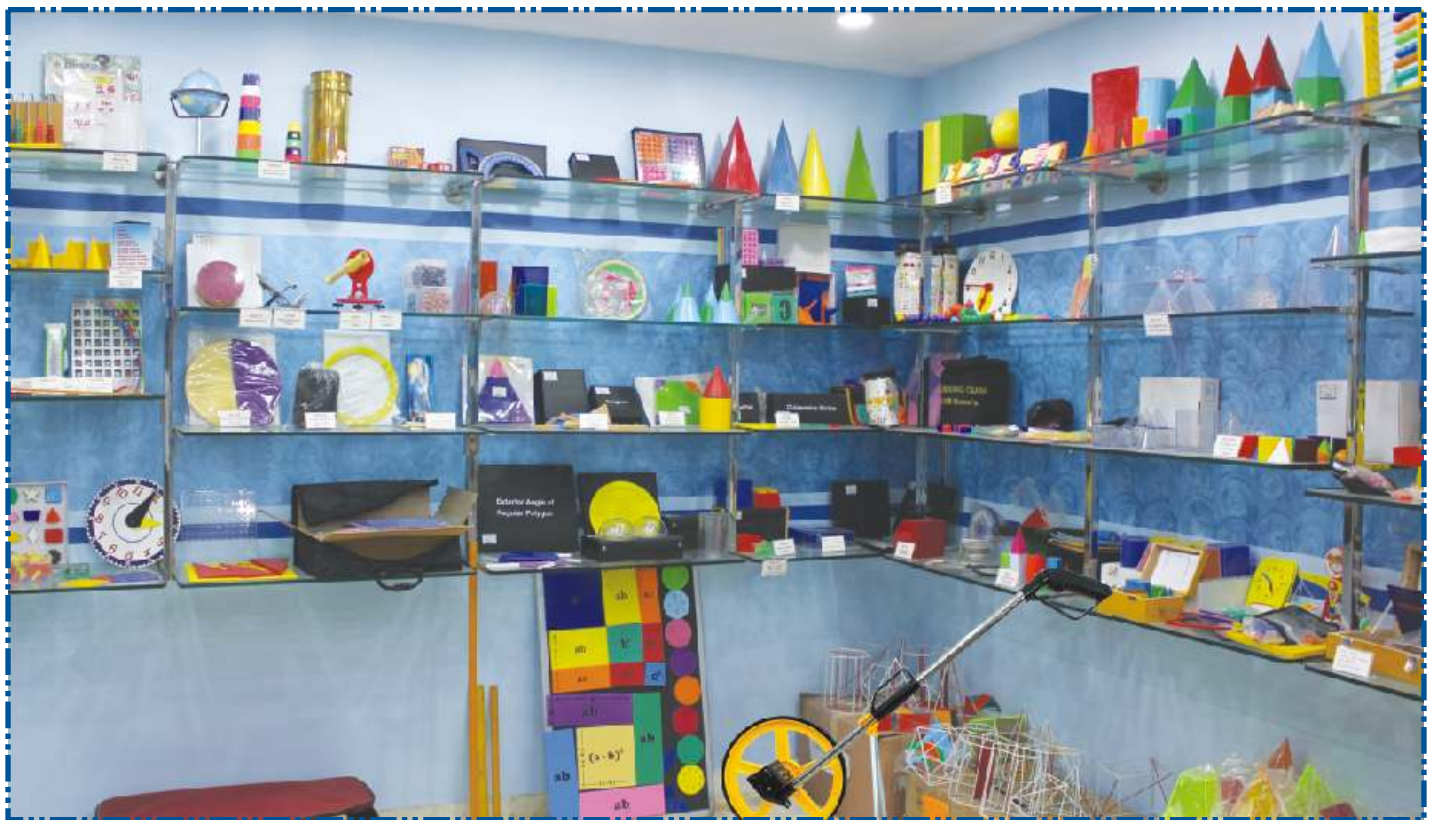

OUR SHOWROOM AT DELHI

91 YEARS OF DEDICATED & HONEST SERVICES

N. C. KANSIL & SONS

Head Office : Kansil Bhawan, 8606, Model Basti, New Delhi - 110005

Ph : +91-11-47202020 (30 lines) WhatsApp : +91-9310512020 email : nckmaps@gmail.com

Works : Z-793, Kh. No.- 30/4, Gali No.- 4, Master Mohalla, Sameypur Indl. Area, Libaspur, Delhi- 110042

Branch Office : 5299/1, Grain Market, Cross Road No. 4, Ambala Cantt - 133001

Web : www.nck-maps.com, www.nckansil.com

MSME Regn. No.: UDYAM-DL-06-0010938 GSTIN: 07AAAFN3555B1ZP IEC: 0599055103

READY STOCKS – BEST QUALITY – COMPETITIVE RATES