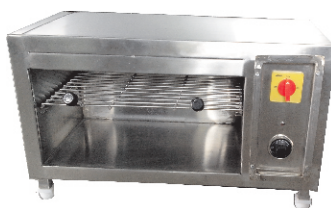

Fast Food Mobile Stall

Bar Counter Setup

Milk Chiller

Cold Container Fridge

Water Cooler

Pickup Under Counter Fridge

maclane Refrigerator

Work Top Fridge

Bhel Counter

Cash Counter

Fast Food Counter

Pizza Oven

Juice Counter

Pick up Counter

Twin Deep Fat Fryer

Sandwich Griller

Salamander

Display Counter With 6 pot Bainmarie

Single Sink Unit With Table

Pot Wash Sink Unit

Work Table With Sink & 2 U/S

Soiled Dish Receiver Table

Clean Dish Rack

Pot Rack

Three Sink Unit

Two Sink Unit

Single Sink Unit

Dish Rack

Dish Rack Slotted Type

Garbage Drum Trolley

Garbage Drum Trolley

Dough Kneader