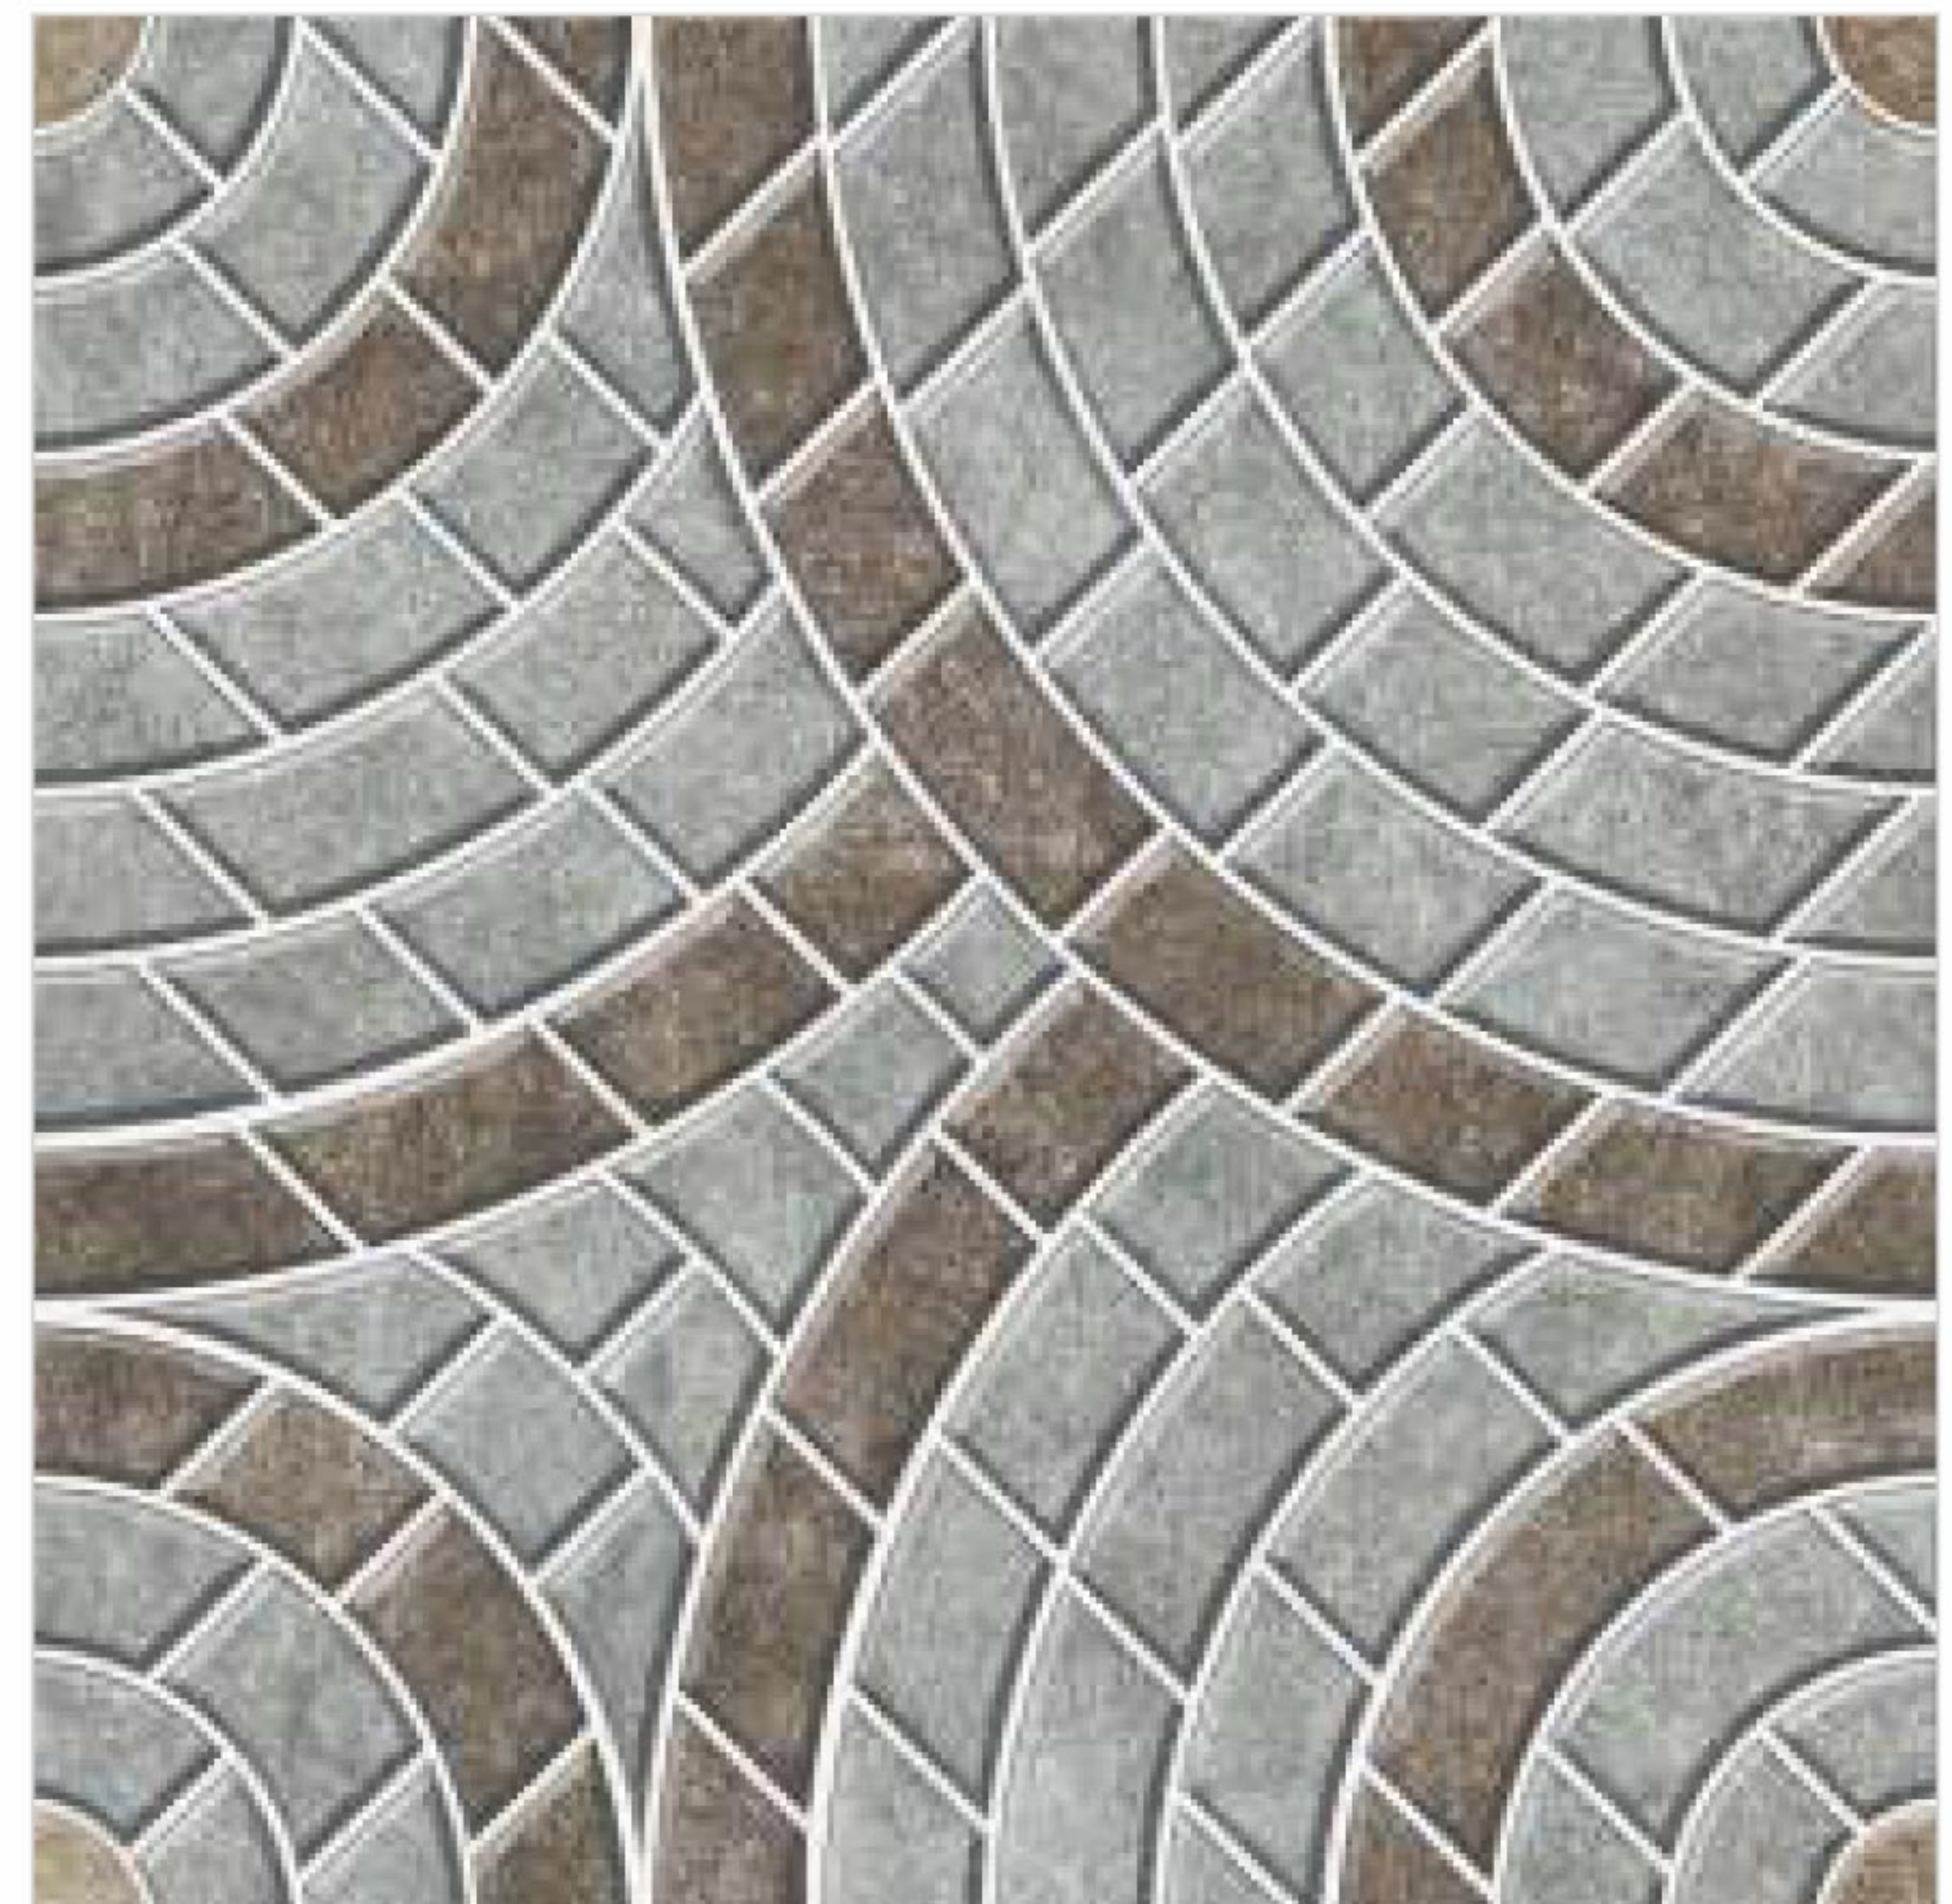

Pabble Green

Pabble Brown

Digital Rustic Glazed Vitrified Tiles

600x600mm

Pabble Bianco

Rivoli Brown

* Geometric Variation 0.3±

RUBOSTO COTO HD