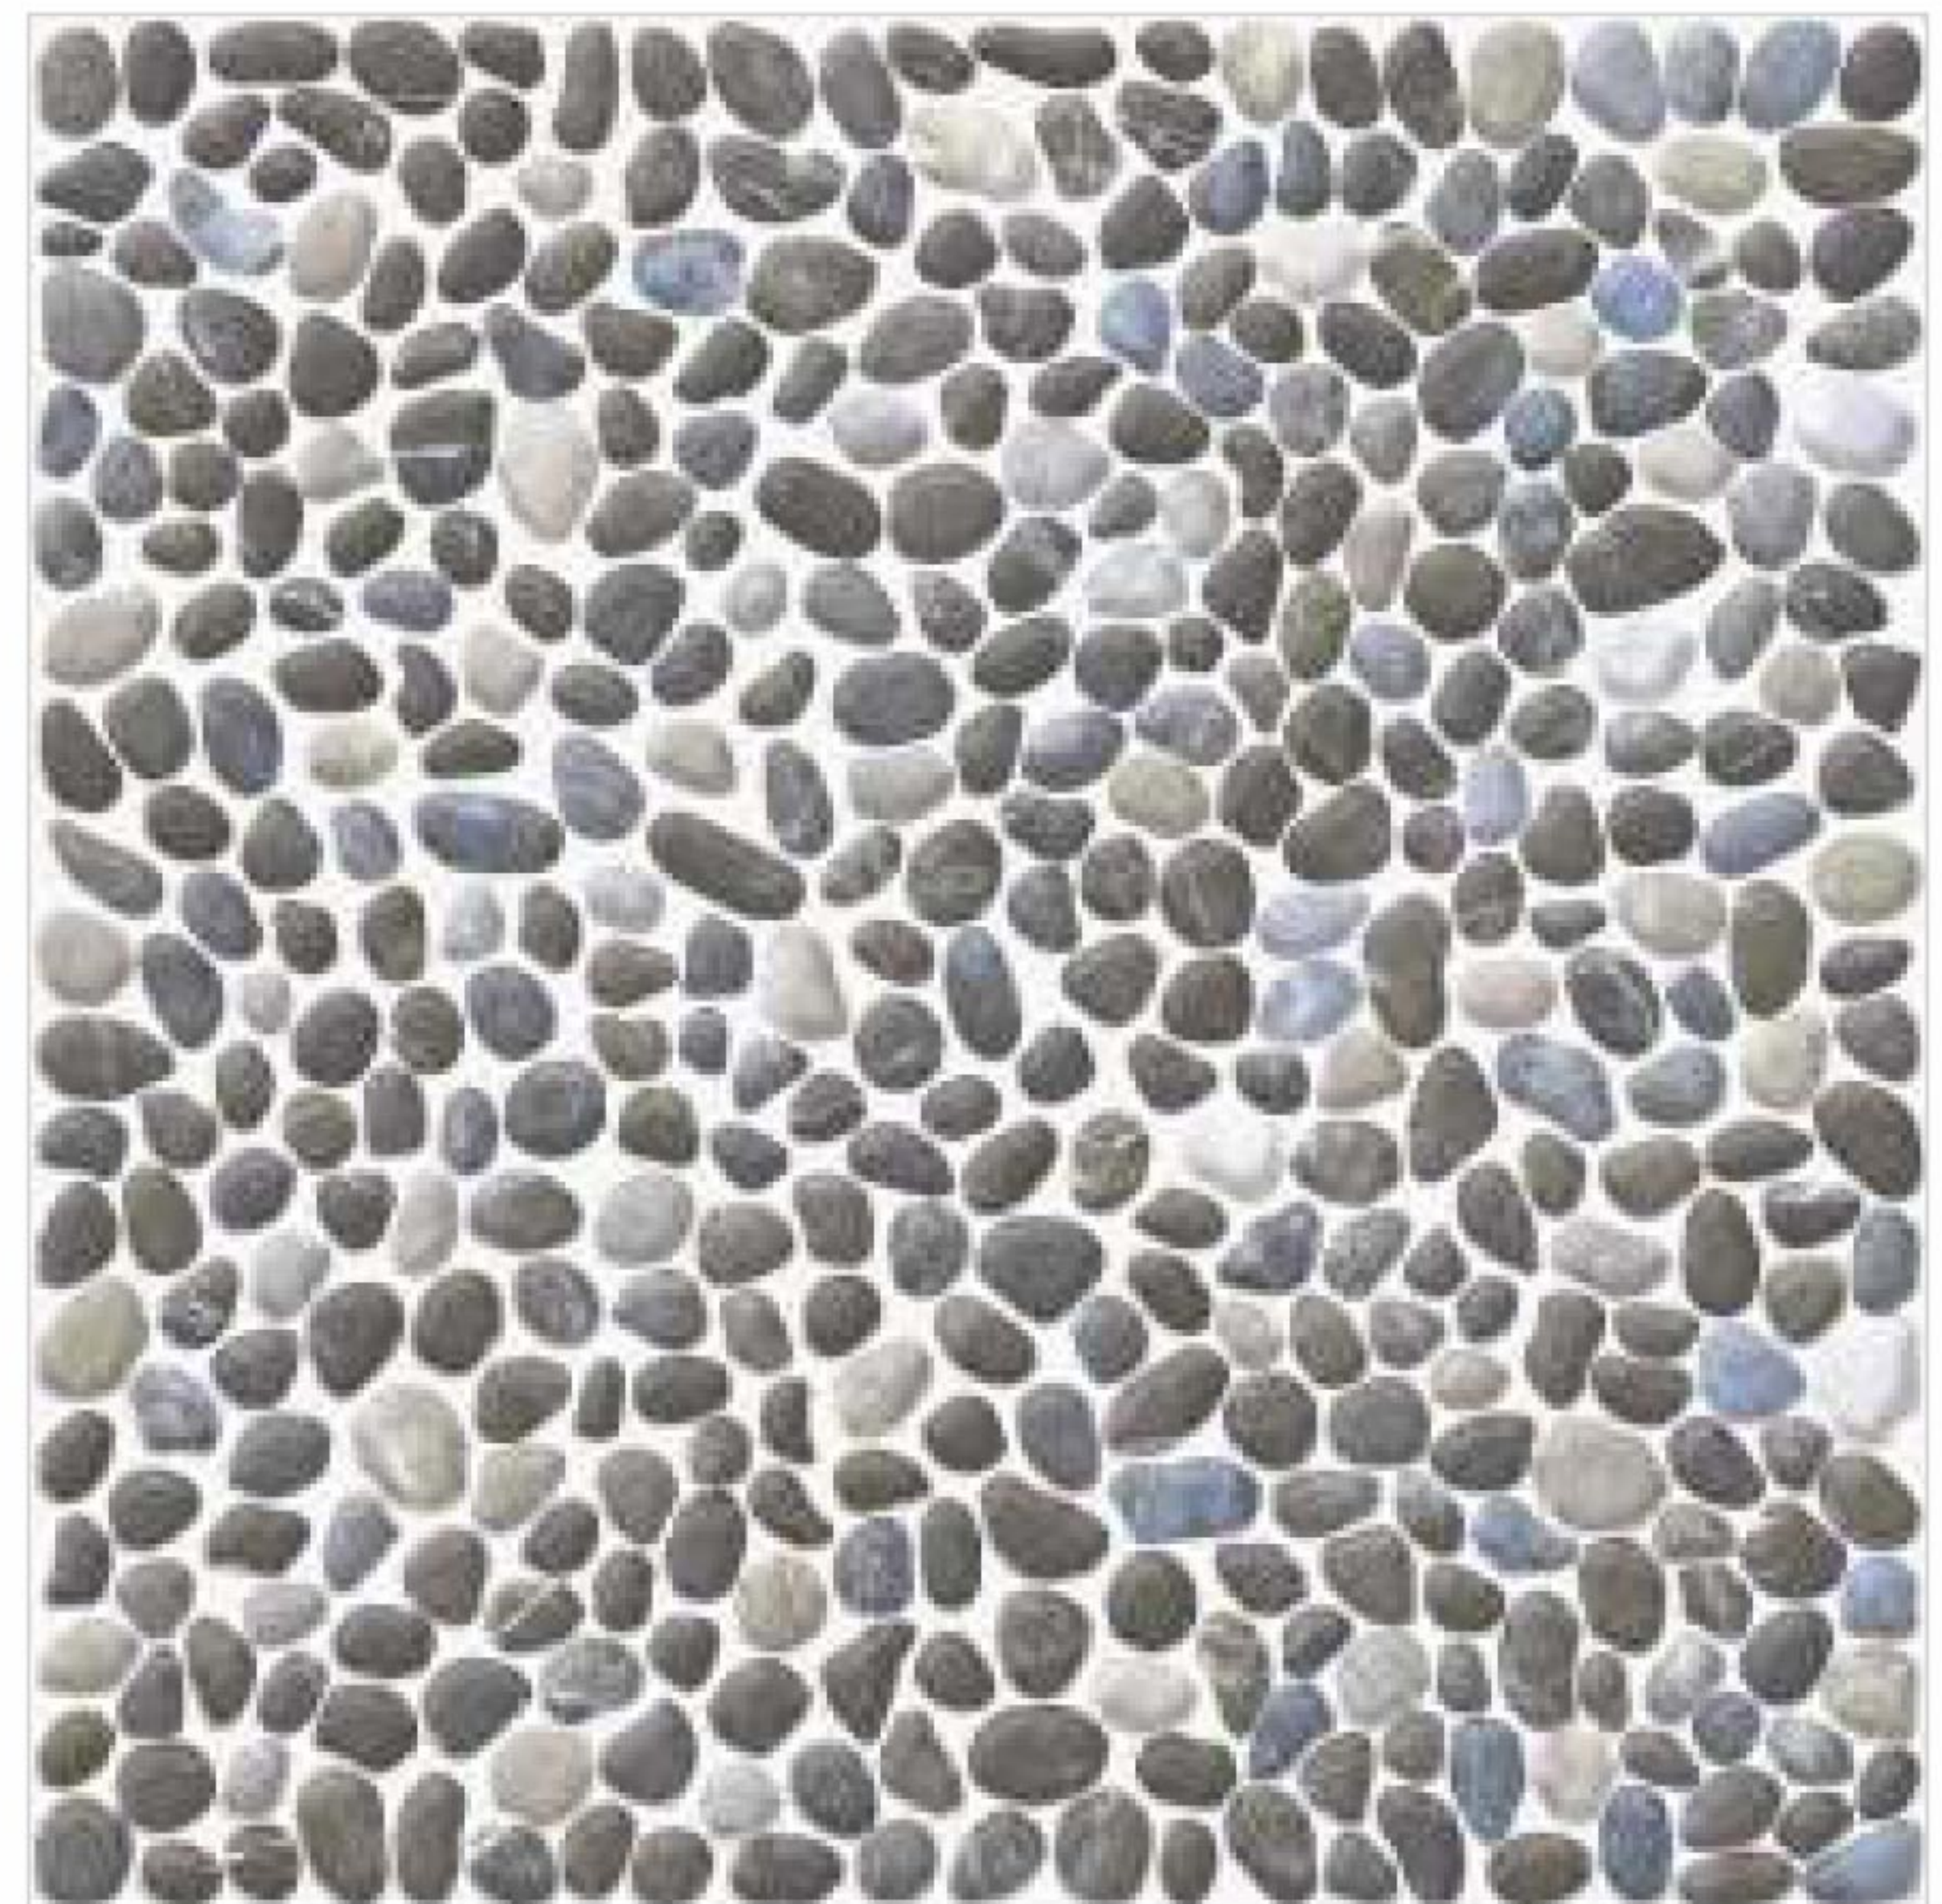

Pabble Green

Pabble Brown

Digital Rustic Glazed Vitrified Tiles

600x600mm

Pabble Bianco

Rivoli Brown

* Geometric Variation 0.3±

RUBOSTO COTO HD