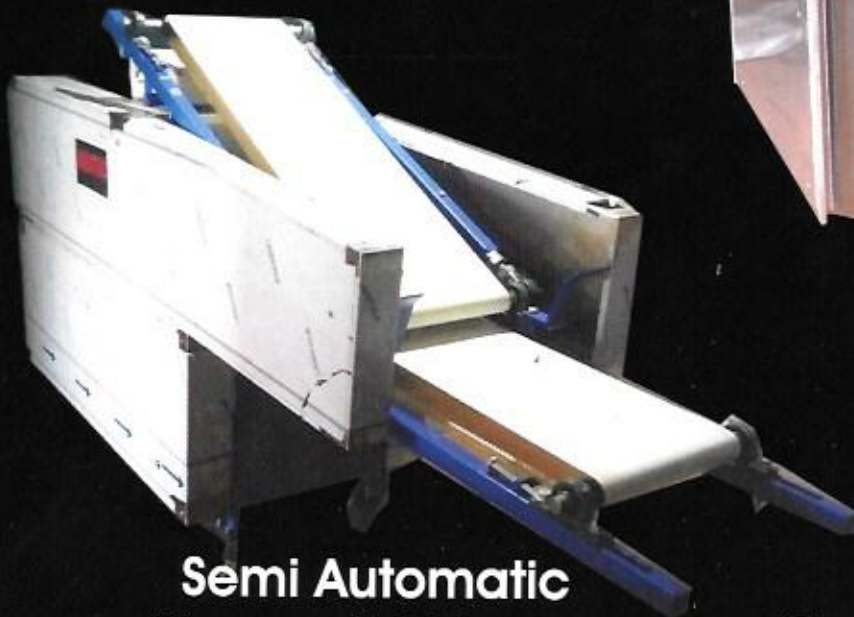

**Half Baked
Chappathi Making
Machine**

Pneumatic Type

**Capacity
1500 per hour**

**Rotary Type
Chappathi Making
Machine**

**Capacity
1000 Cooked Chappathis
per hour**

**Semi Automatic
Chappathi Making
Machine**
Conveyor Type