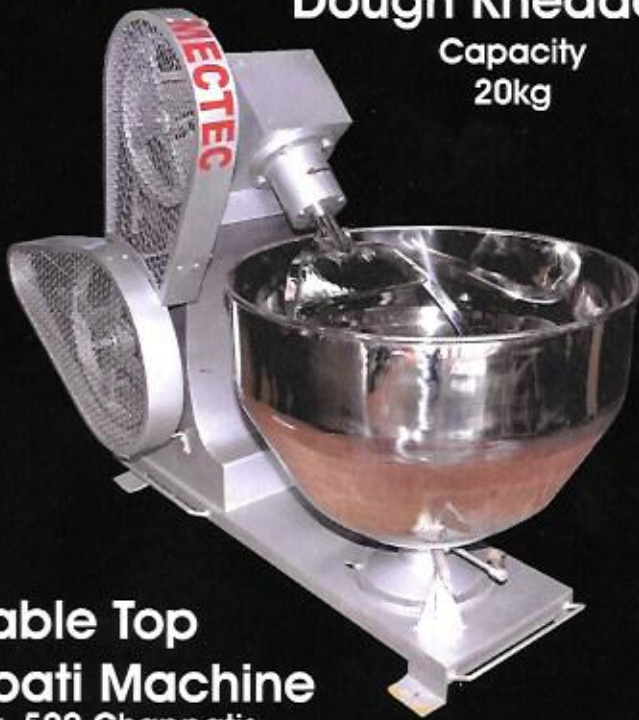

Dough Kneader

Capacity
20kg

Table Top Chappati Machine

Capacity 500 Chappatis
per hour

Idiyappam Machine

Capacity
800 Idiyappam
per hour

MECTEC ENGINEERING

MFG OF FOOD PROCESSING MACHINES & KITCHEN EQUIPMENTS