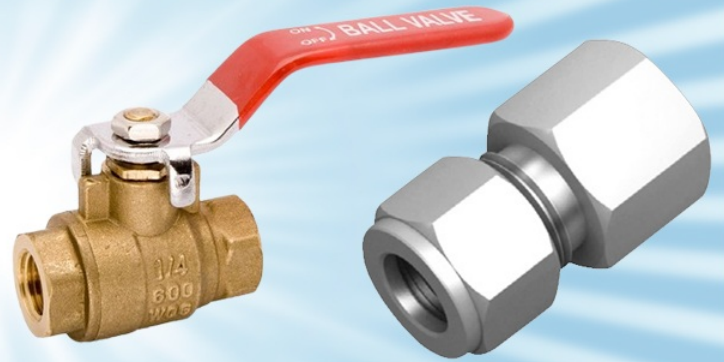

INSTRUMENTATION VALVE & COMPRESSION TUBE FITTING

Serving Happiness In The Form of Well-Made Products

BSP Male Connector, CGA350 Gas Cylinder Connection, NPT Male Connector, Orbital Weld Elbow, Orbital Weld Reducer, SS Orbital Weld Tee, etc.

CGA350 GAS CYLINDER CONNECTION

SS ORBITAL WELD TEE

ORBITAL WELD ELBOW

About Us

Techman Systems Private Limited is a prominent organization, with excellence in the domain to perform as a manufacturer of Needle Valve, Orbital Weld Tee, Stainless Steel Elbow, SS Ferrule, LPG Manifold, Welding Regulator, Cylinder Cabinet and many other products. We have gained this excellence by sincerely developing products as per the national and international standards. The focus we pay towards developing quality range has given us positive results with an ISO 9001:2008 certification.