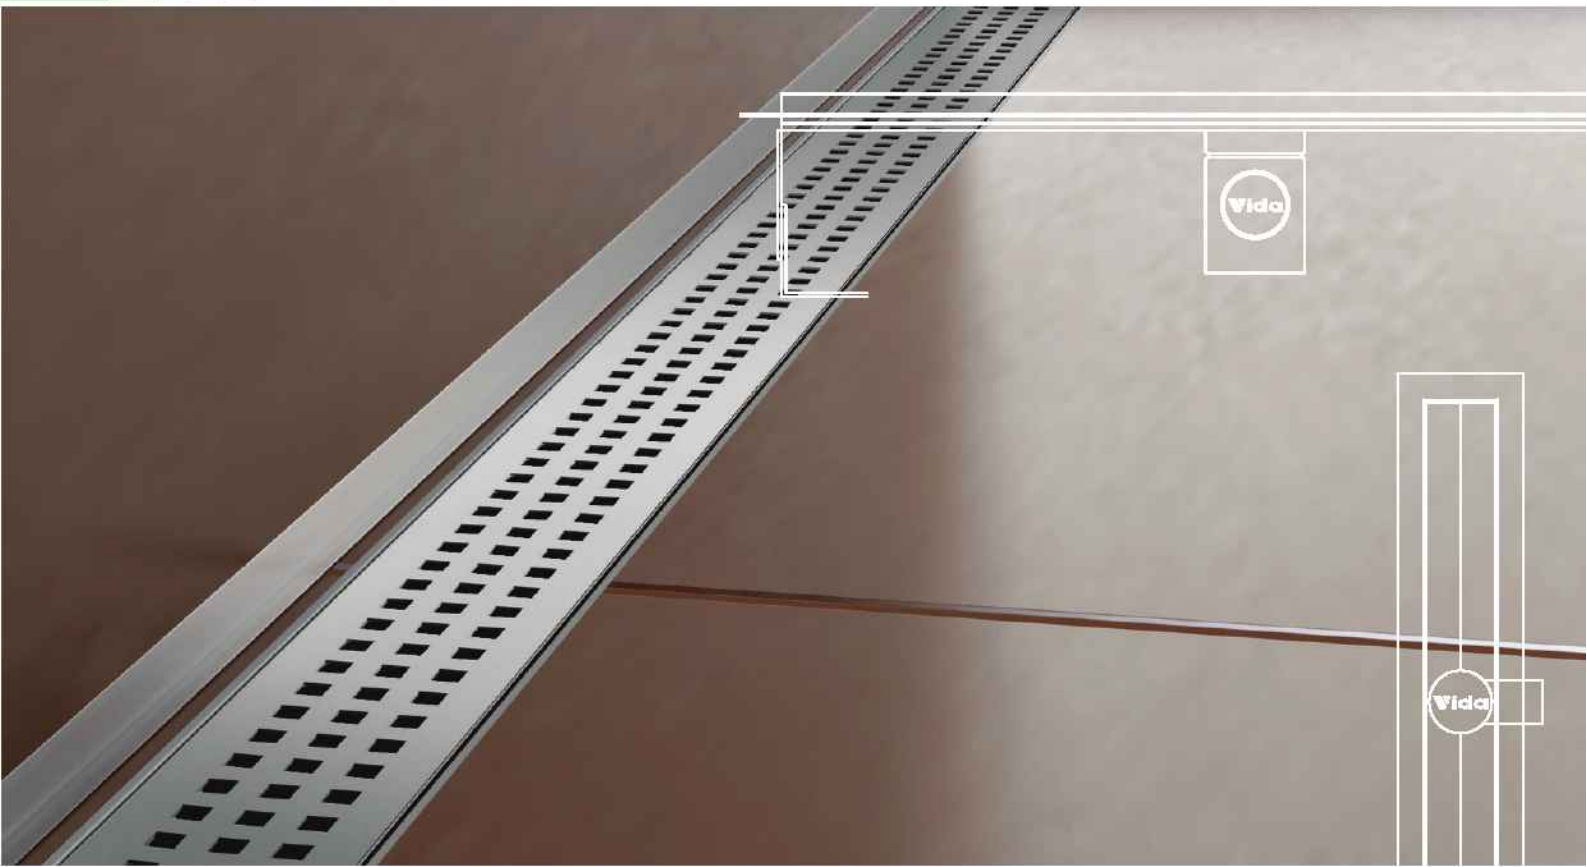

Sonata Shower Channel Drain

Product	Brand	Series Name	Series No.	Size	Price
Shower Channel Drain	Vida	Sonata	SQ-137	300X 100X30mm	Rs. 2160/-
Shower Channel Drain	Vida	Sonata	SQ-138	450X 100X30mm	Rs. 3240/-
Shower Channel Drain	Vida	Sonata	SQ-139	600X 100X30mm	Rs. 4320/-
Shower Channel Drain	Vida	Sonata	SQ-140	700X 100X30mm	Rs. 5040/-
Shower Channel Drain	Vida	Sonata	SQ-141	750X 100X30mm	Rs. 5400/-
Shower Channel Drain	Vida	Sonata	SQ-142	800X 100X30mm	Rs. 5670/-
Shower Channel Drain	Vida	Sonata	SQ-143	900X 100X30mm	Rs. 6480/-
Shower Channel Drain	Vida	Sonata	SQ-144	1000X100X30mm	Rs. 7200/-
Shower Channel Drain	Vida	Sonata	SQ-145	1200X100X30mm	Rs. 8550/-
Shower Channel Drain	Vida	Sonata	SQ-146	1500X100X30mm	Rs. 10630/-