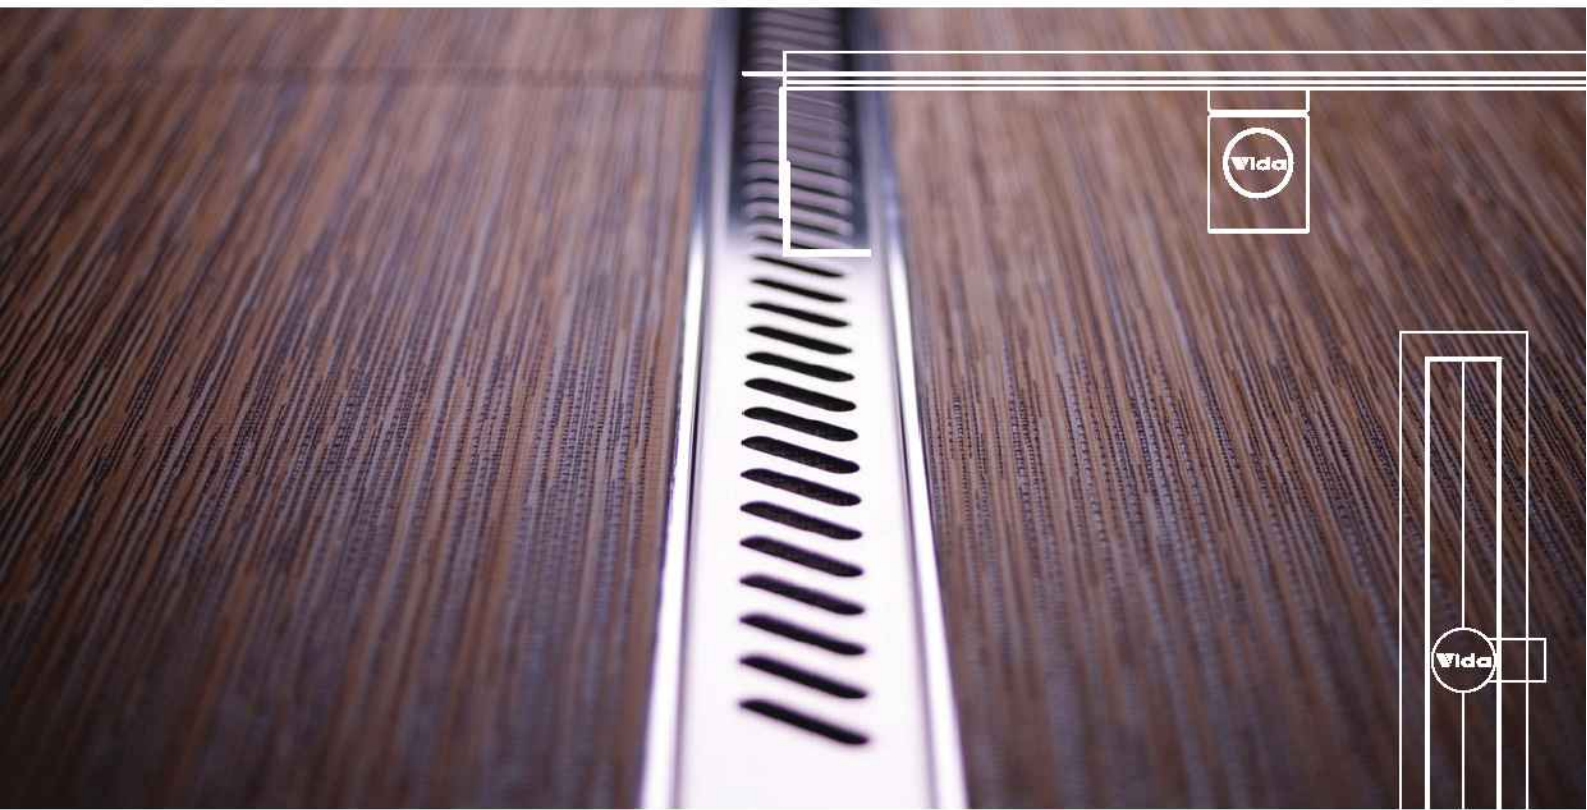

Track Shower Channel Drain

Product	Brand	Series Name	Series No.	Size	Price
Shower Channel Drain	Vida	Track	TC-117	300X 100X30mm	Rs. 2160/-
Shower Channel Drain	Vida	Track	TC-118	450X 100X30mm	Rs. 3240/-
Shower Channel Drain	Vida	Track	TC-119	600X 100X30mm	Rs. 4320/-
Shower Channel Drain	Vida	Track	TC-120	700X 100X30mm	Rs. 5040/-
Shower Channel Drain	Vida	Track	TC-121	750X 100X30mm	Rs. 5400/-
Shower Channel Drain	Vida	Track	TC-122	800X 100X30mm	Rs. 5670/-
Shower Channel Drain	Vida	Track	TC-123	900X 100X30mm	Rs. 6480/-
Shower Channel Drain	Vida	Track	TC-124	1000X100X30mm	Rs. 7200/-
Shower Channel Drain	Vida	Track	TC-125	1200X100X30mm	Rs. 8550/-
Shower Channel Drain	Vida	Track	TC-126	1500X100X30mm	Rs. 10630/-