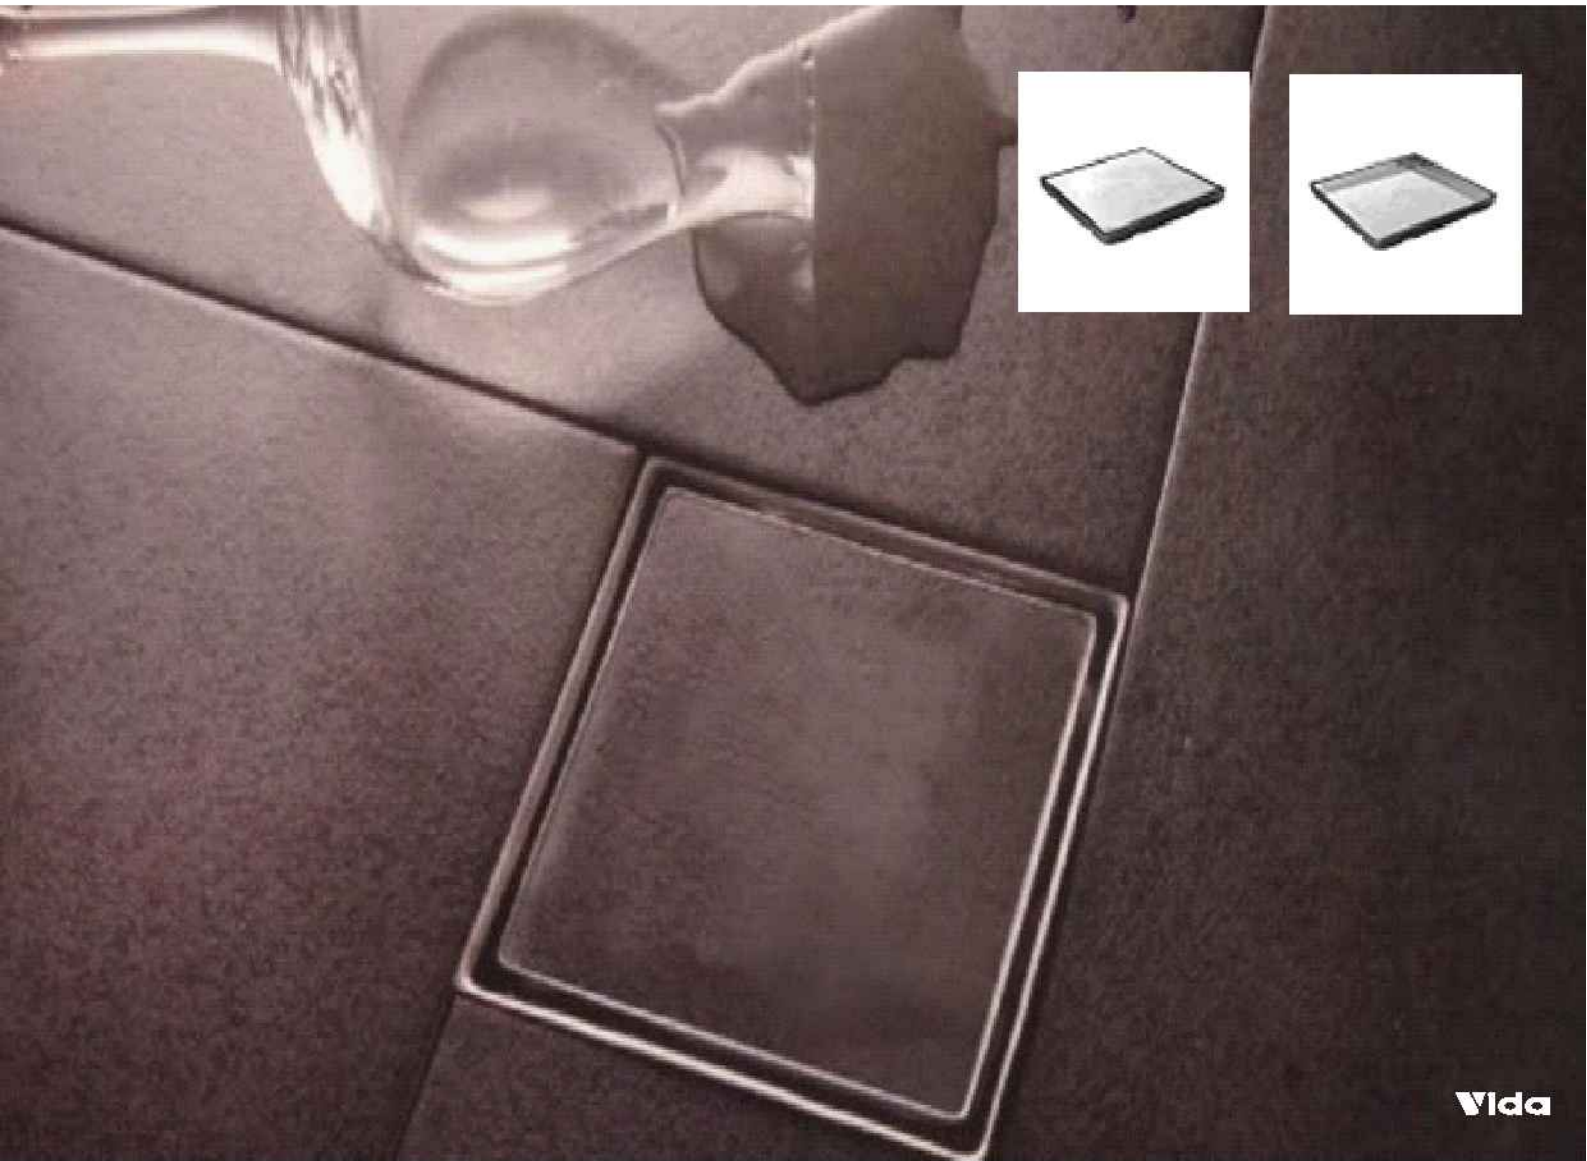

Vida

2 in 1 Square Floor Drain

Product	Brand	Series Name	Series No.	Size	Price
2 in 1 Square Floor Drain	Vida	2 in 1 Drain	2in1-257	150X150mm	Rs- 1980/-