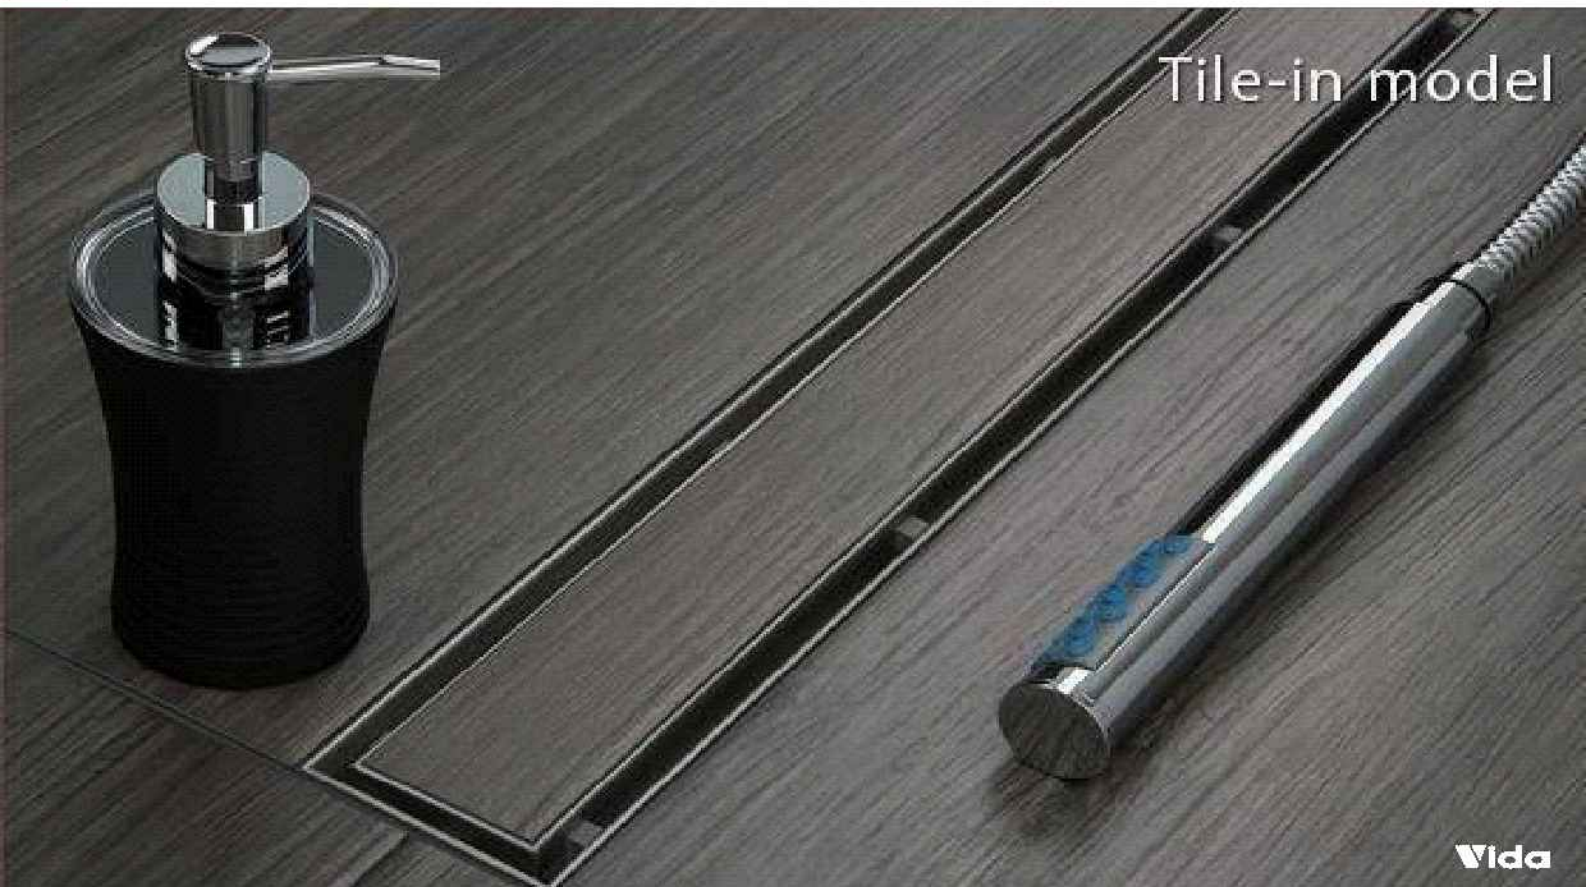

Abbey Tile In Channel Drain

Product	Brand	Series Name	Series No.	Size	Price
Abbey Tile in Drain	Vida	Abbey Tile	ATD-187	300X100X30mm	Rs- 4200/-
Abbey Tile in Drain	Vida	Abbey Tile	ATD-188	450X100X30mm	Rs- 6300/-
Abbey Tile in Drain	Vida	Abbey Tile	ATD-189	600X100X30mm	Rs- 8400/-
Abbey Tile in Drain	Vida	Abbey Tile	ATD-190	700X100X30mm	Rs- 9650/-
Abbey Tile in Drain	Vida	Abbey Tile	ATD-191	750X100X30mm	Rs- 10340/-
Abbey Tile in Drain	Vida	Abbey Tile	ATD-192	800X100X30mm	Rs- 11030/-
Abbey Tile in Drain	Vida	Abbey Tile	ATD-193	900X100X30mm	Rs- 12600/-
Abbey Tile in Drain	Vida	Abbey Tile	ATD-194	1000X100X30mm	Rs- 14000/-
Abbey Tile in Drain	Vida	Abbey Tile	ATD-195	1200X100X30mm	Rs- 16540/-