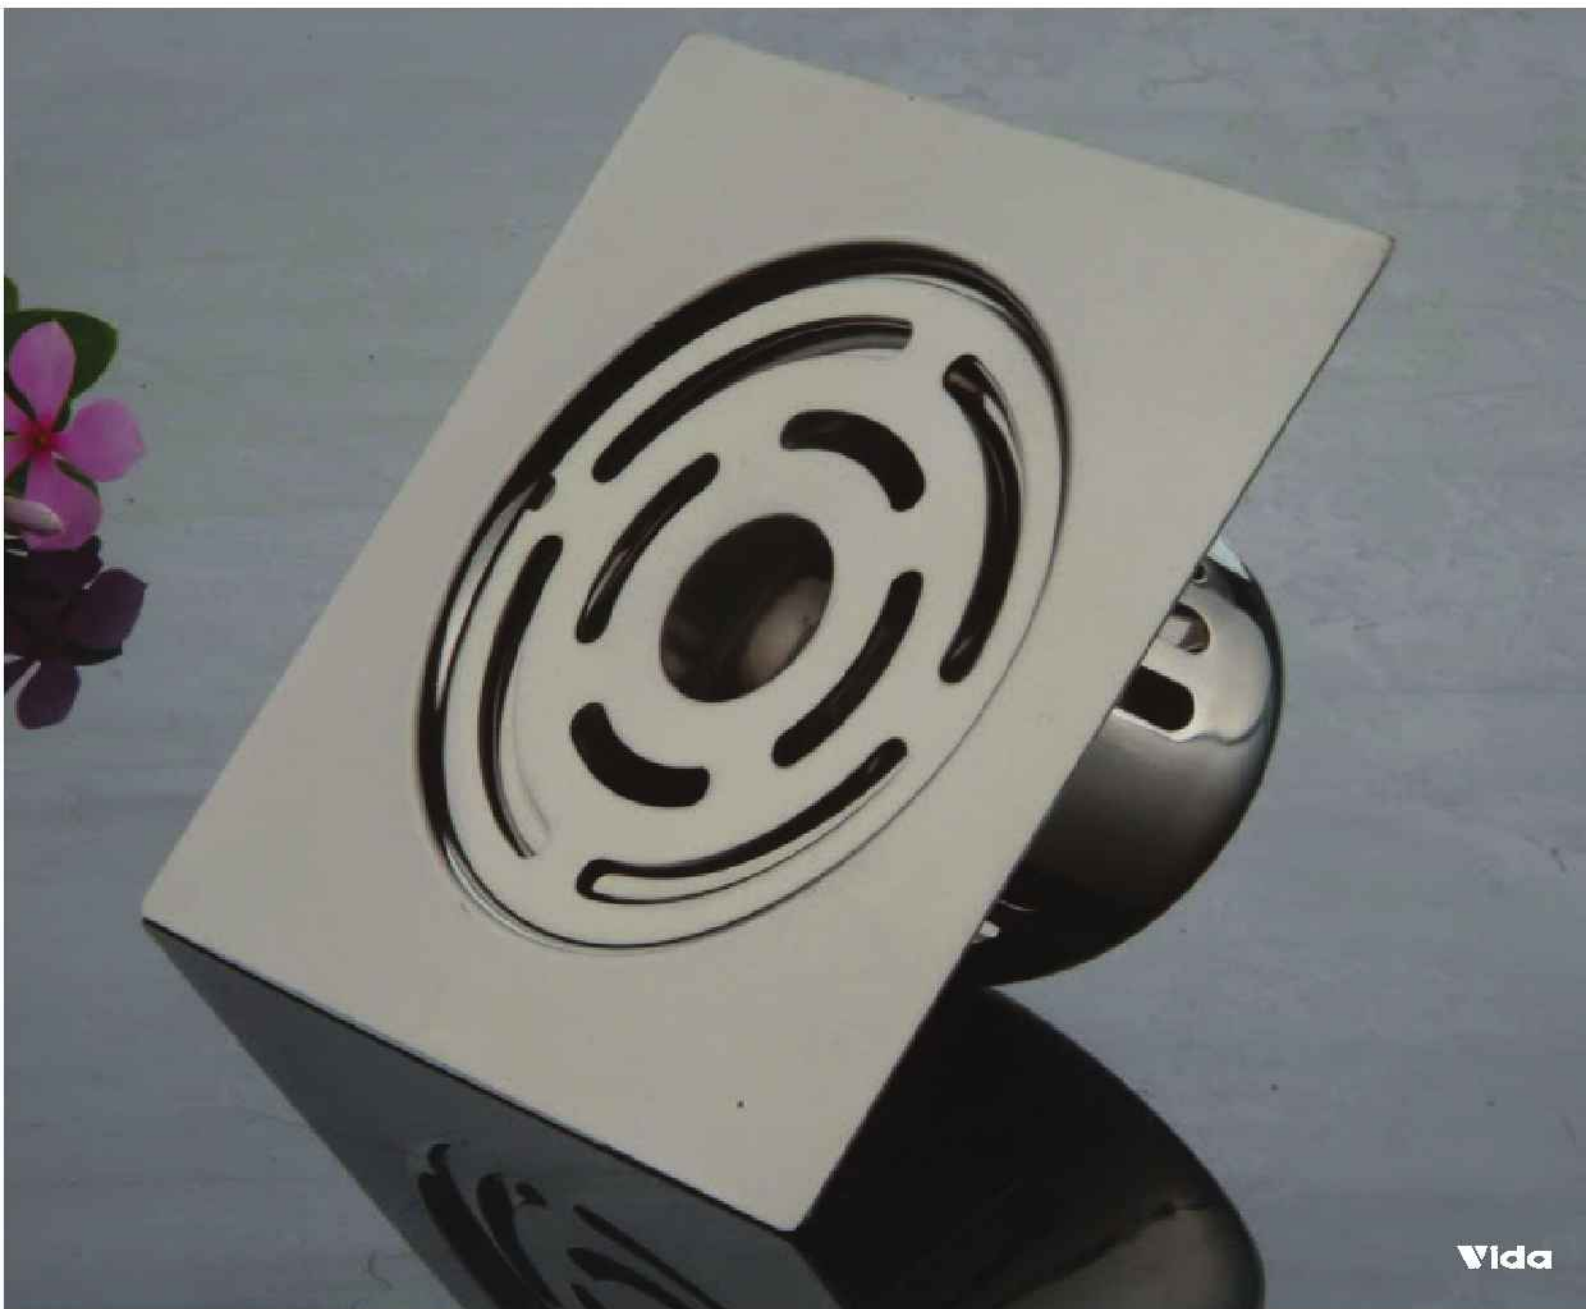

Anti Square Cockroach Trap

Product	Brand	Series Name	Series No.	Size	Price
Anti-Square Cockroach Trap	Vida	Cockroach Trap	CTS-267	125X125mm	Rs- 580/-
Anti-Square Cockroach Trap	Vida	Cockroach Trap	CTS-268	140X140mm	Rs- 640/-
Anti-Square Cockroach Trap	Vida	Cockroach Trap	CTS-269	150X150mm	Rs- 690/-