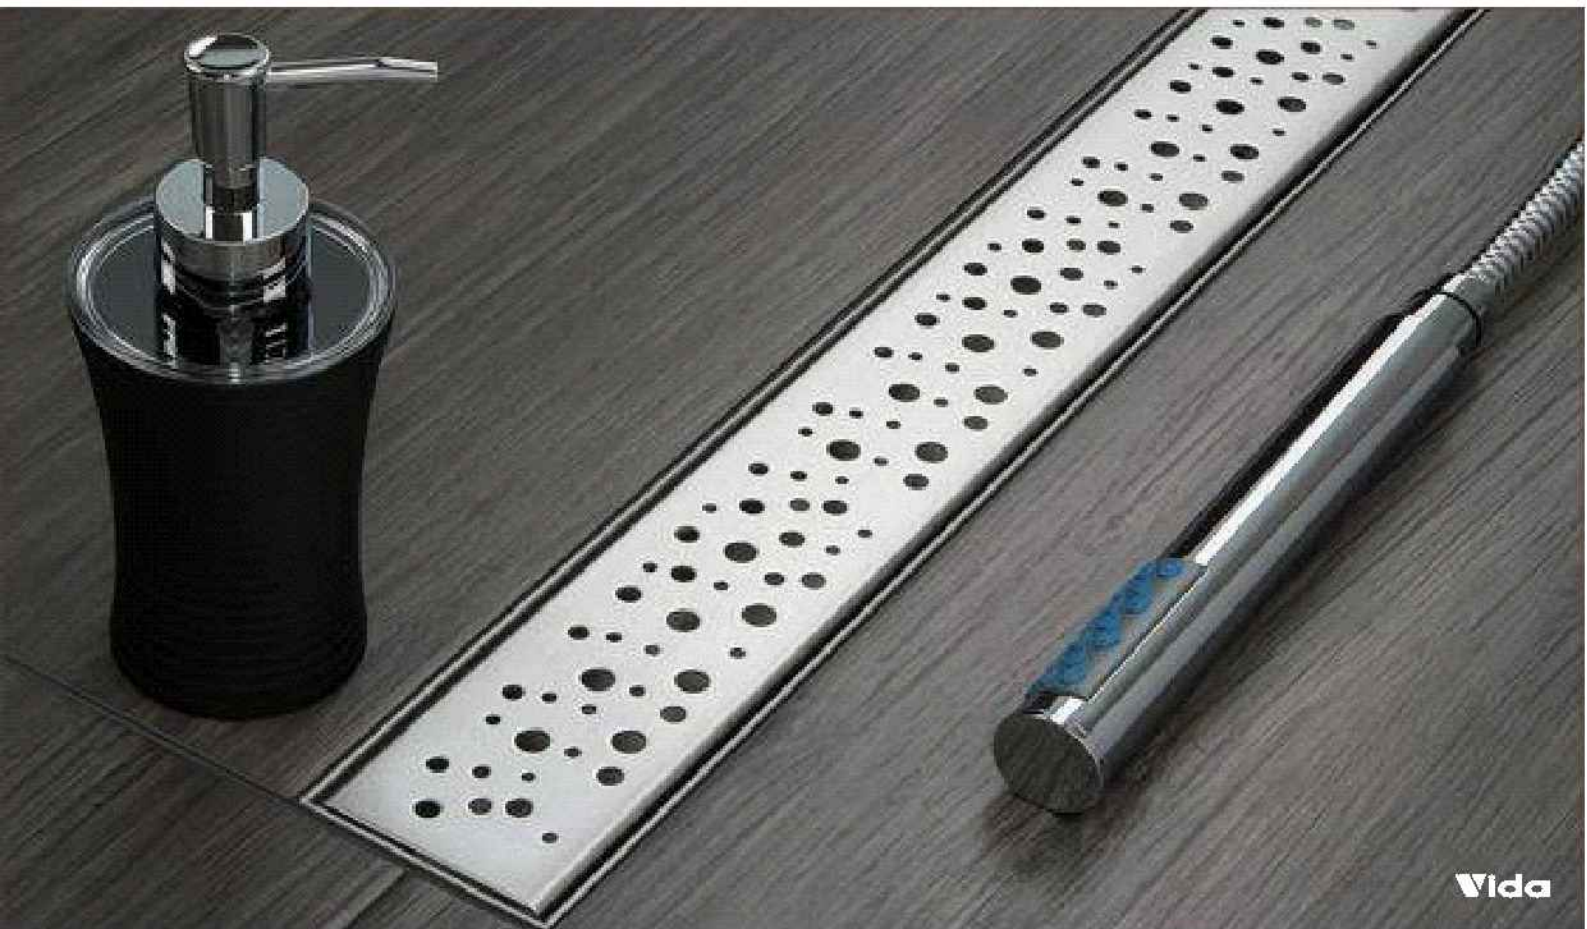

Donville Channel Drain

Product	Brand	Series Name	Series No.	Size	Price
Donville Channel Drain	Vida	Donville Drain	DD-214	300X100X30mm	Rs- 3600/-
Donville Channel Drain	Vida	Donville Drain	DD-215	450X100X30mm	Rs- 5400/-
Donville Channel Drain	Vida	Donville Drain	DD-216	600X100X30mm	Rs- 7200/-
Donville Channel Drain	Vida	Donville Drain	DD-217	700X100X30mm	Rs- 8270/-
Donville Channel Drain	Vida	Donville Drain	DD-218	750X100X30mm	Rs- 8860/-
Donville Channel Drain	Vida	Donville Drain	DD-219	800X100X30mm	Rs- 9450/-
Donville Channel Drain	Vida	Donville Drain	DD-220	900X100X30mm	Rs- 10800/-
Donville Channel Drain	Vida	Donville Drain	DD-221	1000X100X30mm	Rs- 12000/-
Donville Channel Drain	Vida	Donville Drain	DD-222	1200X100X30mm	Rs- 14180/-