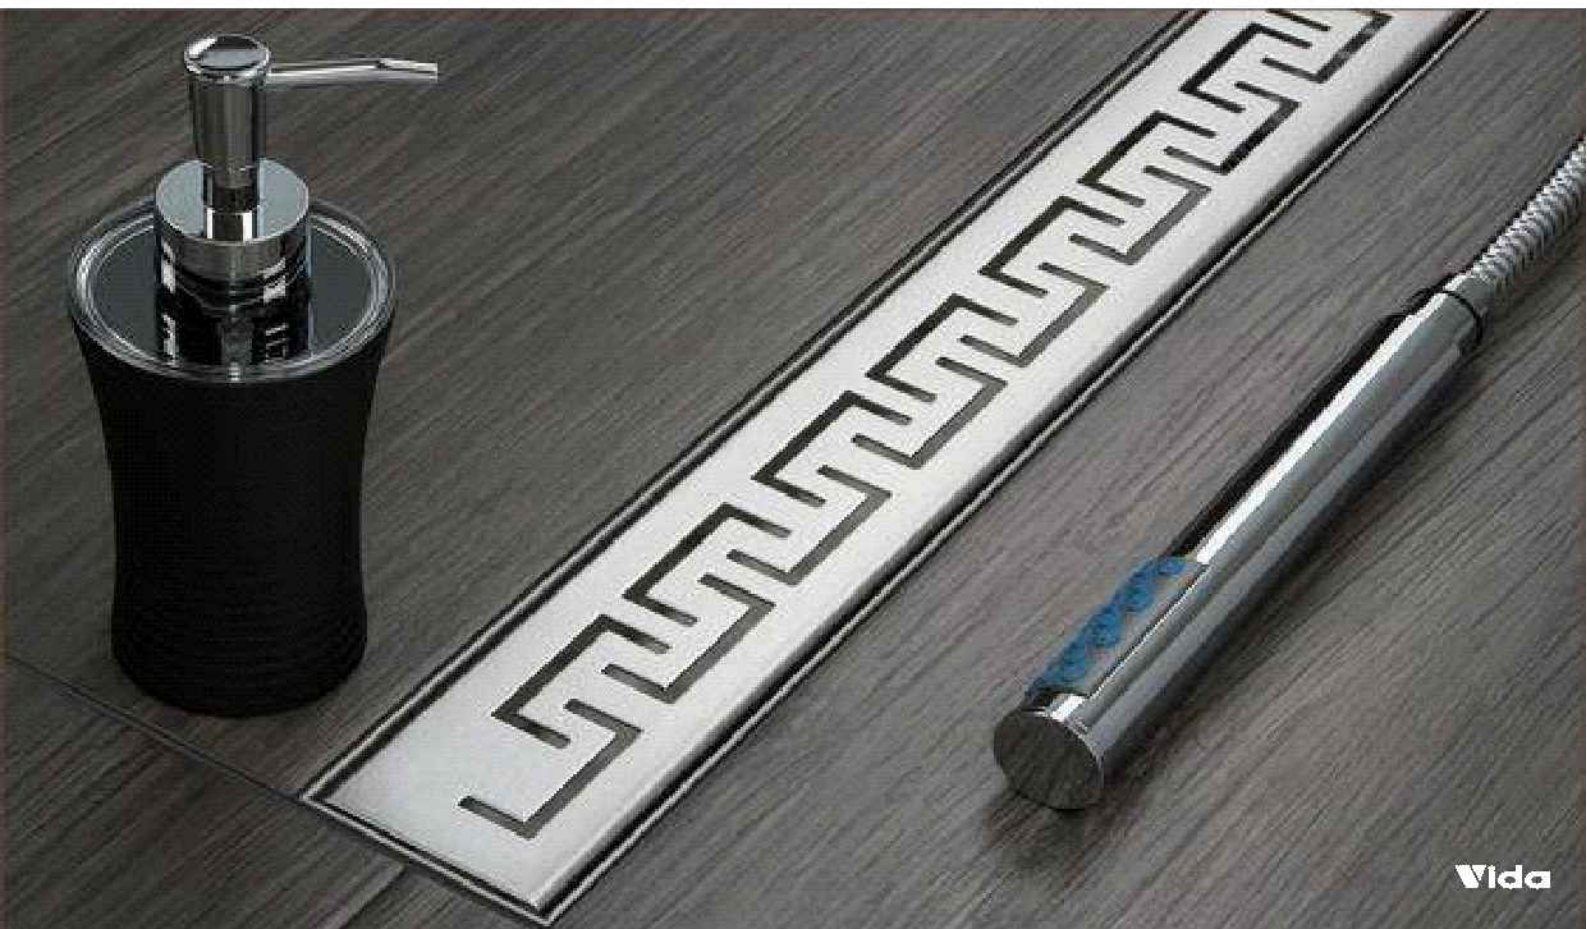

Florence Channel Drain

Product	Brand	Series Name	Series No.	Size	Price
Florence Channel Drain	Vida	Florence Drain	FD-196	300X100X30mm	Rs- 3600/-
Florence Channel Drain	Vida	Florence Drain	FD-197	450X100X30mm	Rs- 5400/-
Florence Channel Drain	Vida	Florence Drain	FD-198	600X100X30mm	Rs- 7200/-
Florence Channel Drain	Vida	Florence Drain	FD-199	700X100X30mm	Rs- 8270/-
Florence Channel Drain	Vida	Florence Drain	FD-200	750X100X30mm	Rs- 8860/-
Florence Channel Drain	Vida	Florence Drain	FD-201	800X100X30mm	Rs- 9450/-
Florence Channel Drain	Vida	Florence Drain	FD-202	900X100X30mm	Rs- 10800/-
Florence Channel Drain	Vida	Florence Drain	FD-203	1000X100X30mm	Rs- 12000/-
Florence Channel Drain	Vida	Florence Drain	FD-204	1200X100X30mm	Rs- 14180/-