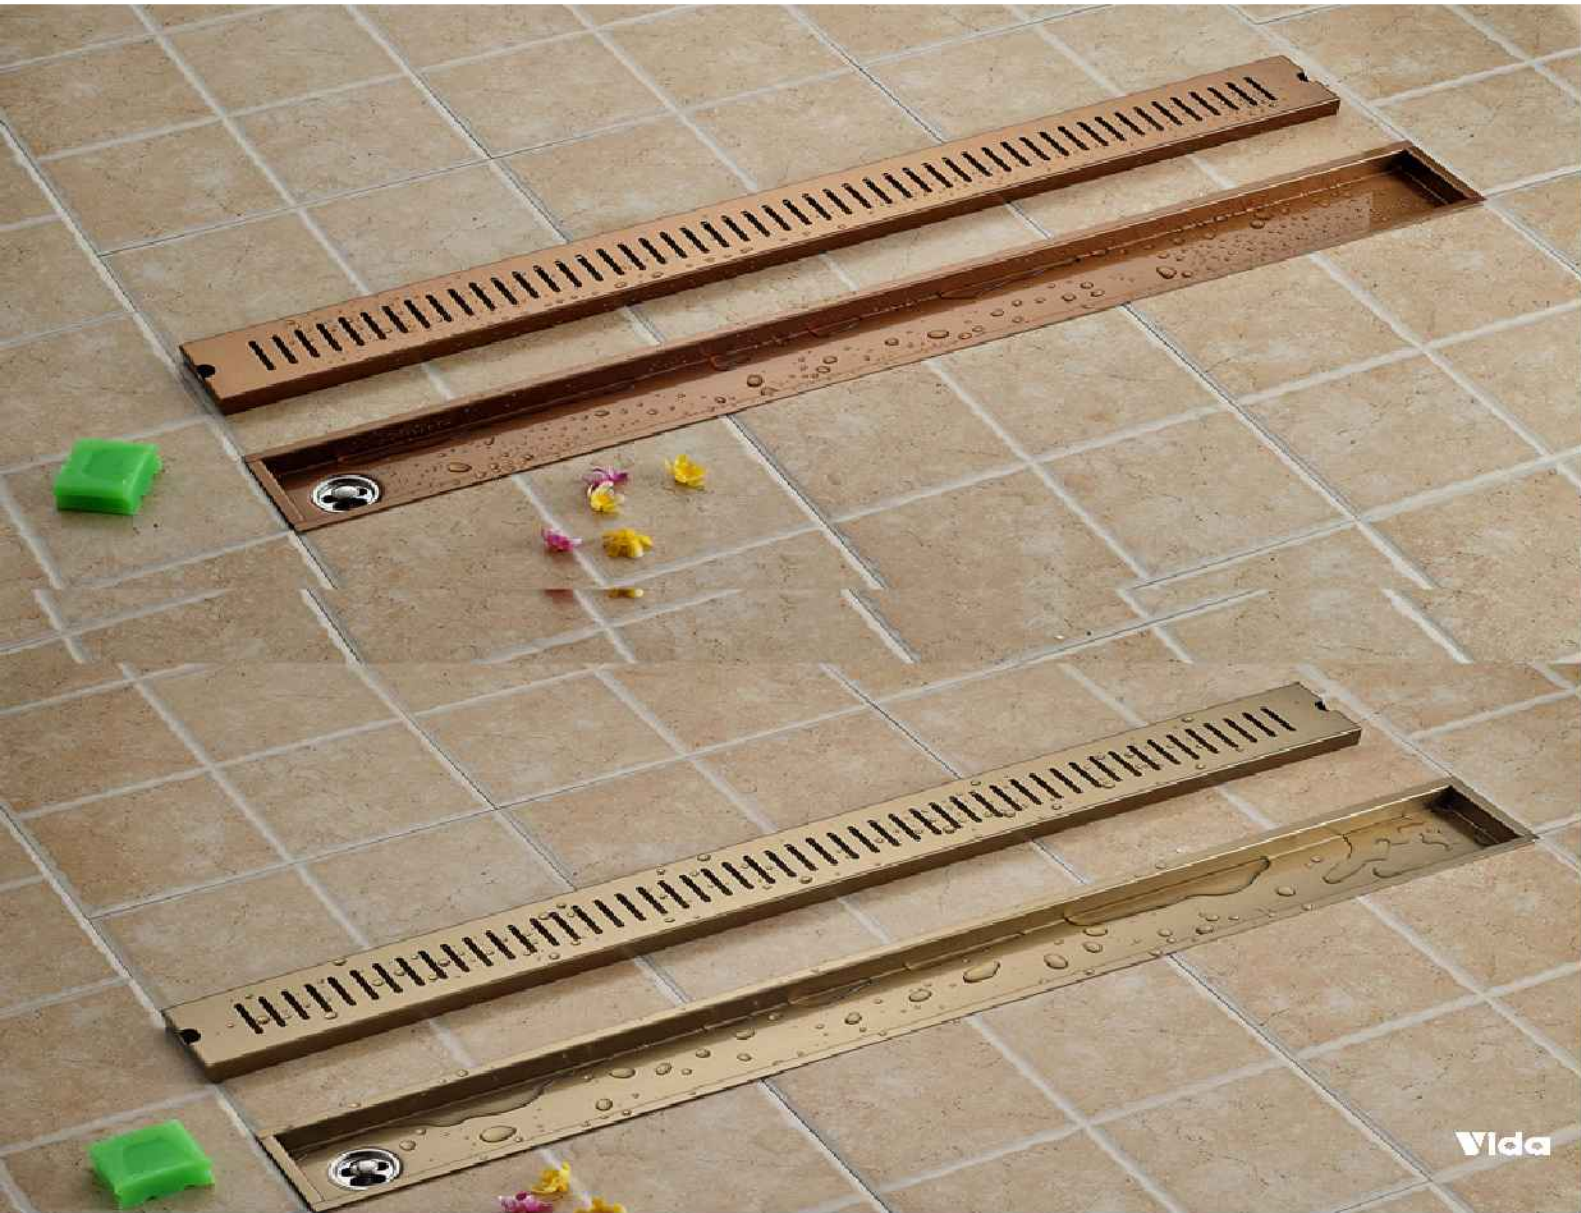

Victoria Channel Drain

Product	Brand	Series Name	Series No.	Size	Price
Victoria Channel Drain	Vida	Victoria Drain	VD-250	600X100X30mm	Rs- 14400/-
Victoria Channel Drain	Vida	Victoria Drain	VD-251	800X100X30mm	Rs- 18900/-
Victoria Channel Drain	Vida	Victoria Drain	VD-252	900X100X30mm	Rs- 21600/-
Victoria Channel Drain	Vida	Victoria Drain	VD-253	1000X100X30mm	Rs- 24000/-