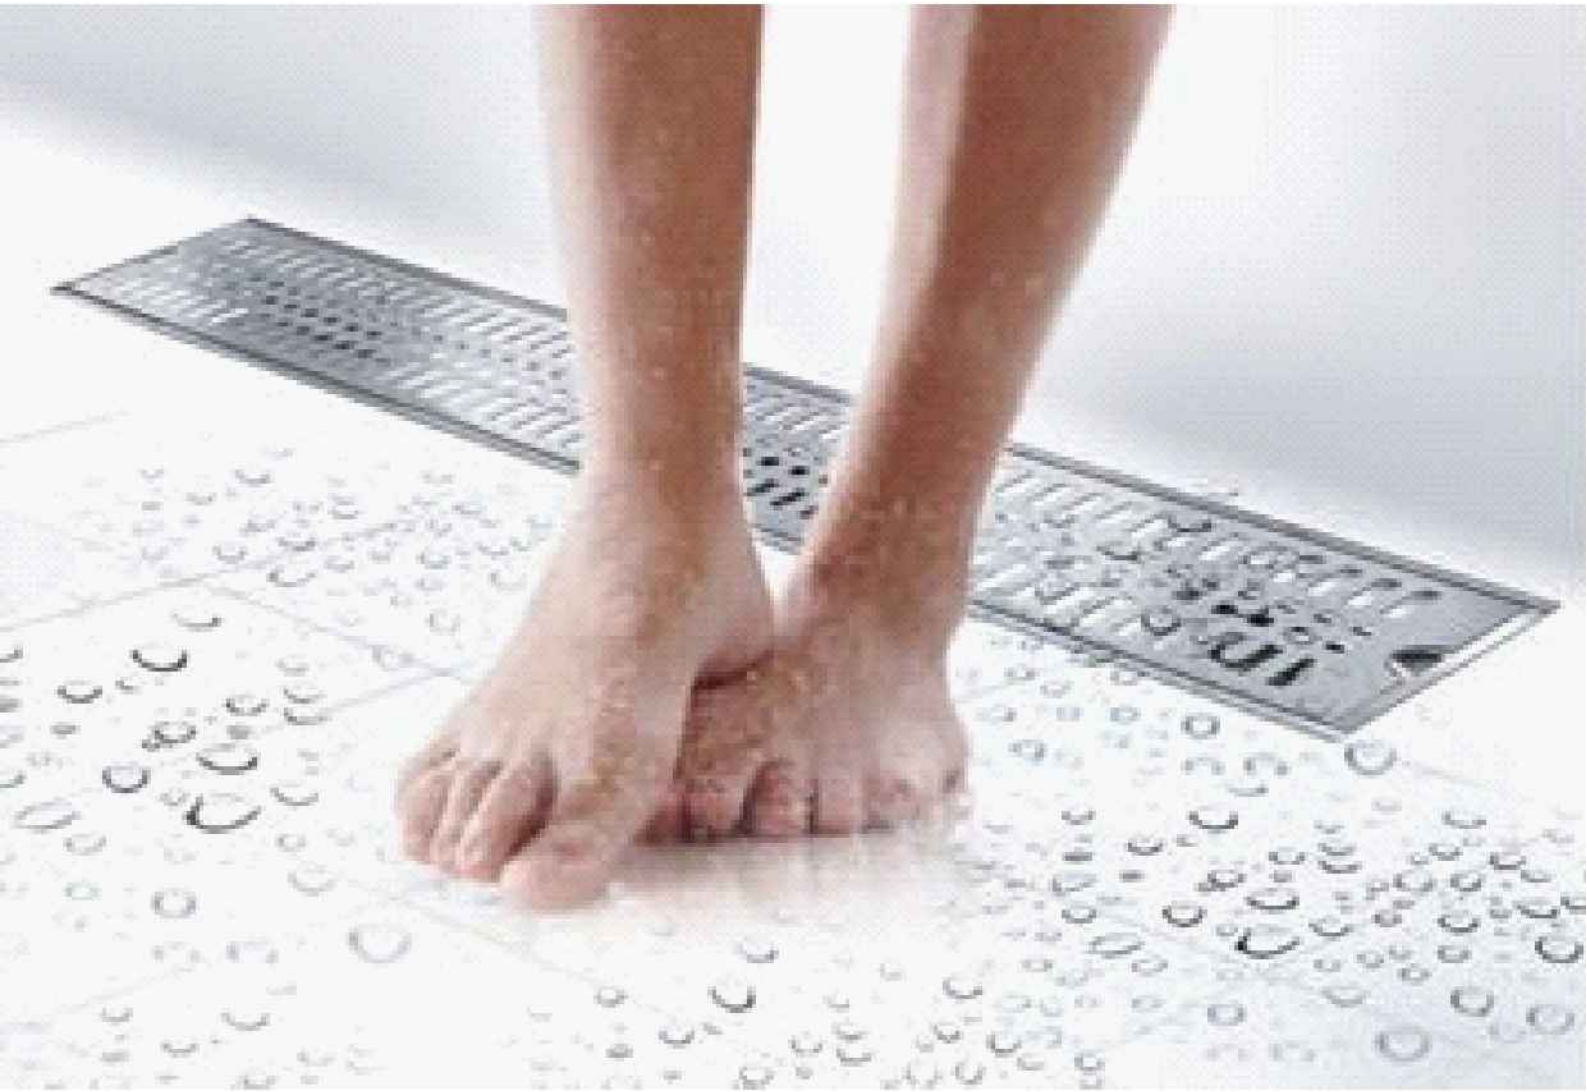

Horizon Channel Drain

Product	Brand	Series Name	Series No.	Size	Price
Horizon Channel Drain	Vida	Horizon Drain	HD-175	450X100X30mm	Rs- 3960/-
Horizon Channel Drain	Vida	Horizon Drain	HD-176	600X100X30mm	Rs- 5280/-
Horizon Channel Drain	Vida	Horizon Drain	HD-177	900X100X30mm	Rs- 7920/-
Horizon Channel Drain	Vida	Horizon Drain	HD-178	1000X100X30mm	Rs- 8800/-