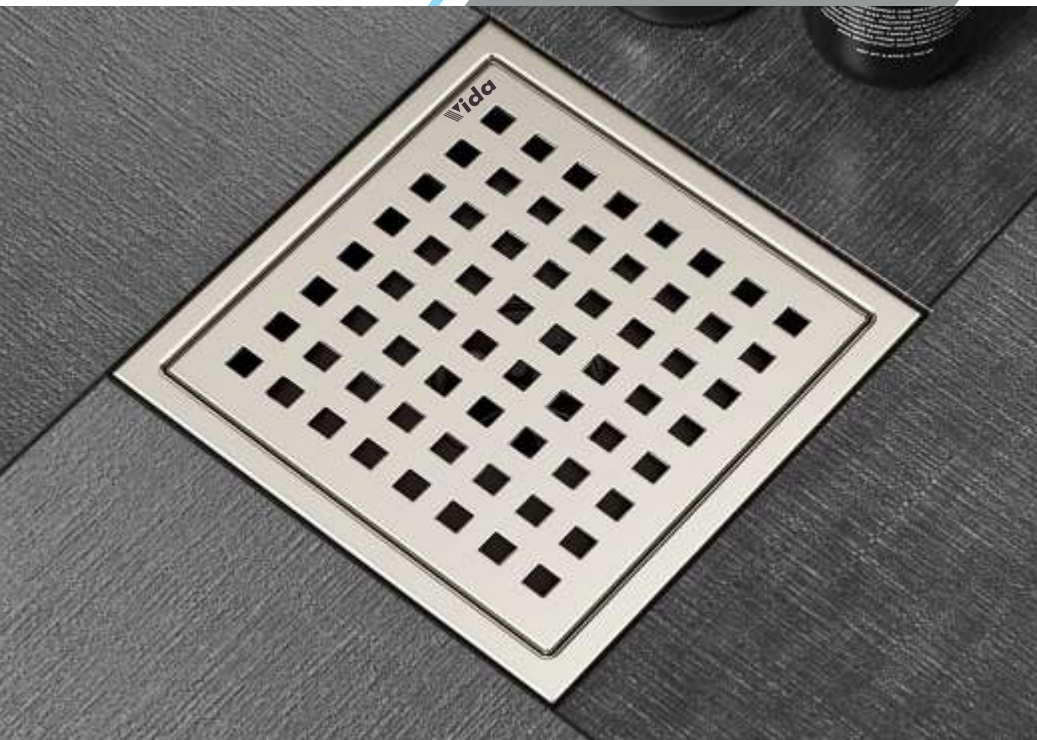

SQUARE FLOOR GRATING WITH TRAP

Item Code : SFG-278

LENGTH	WIDTH	FINISH	MRP
125mm	125mm	MATTE	720

Item Code : SFG-281

LENGTH	WIDTH	FINISH	MRP
125mm	125mm	MATTE	720

Item Code : SFG-279

LENGTH	WIDTH	FINISH	MRP
150mm	150mm	MATTE	860

Item Code : SFG-282

LENGTH	WIDTH	FINISH	MRP
150mm	150mm	MATTE	860

Item Code : SFG-280

LENGTH	WIDTH	FINISH	MRP
175mm	175mm	MATTE	990

Item Code : SFG-283

LENGTH	WIDTH	FINISH	MRP
175mm	175mm	MATTE	990