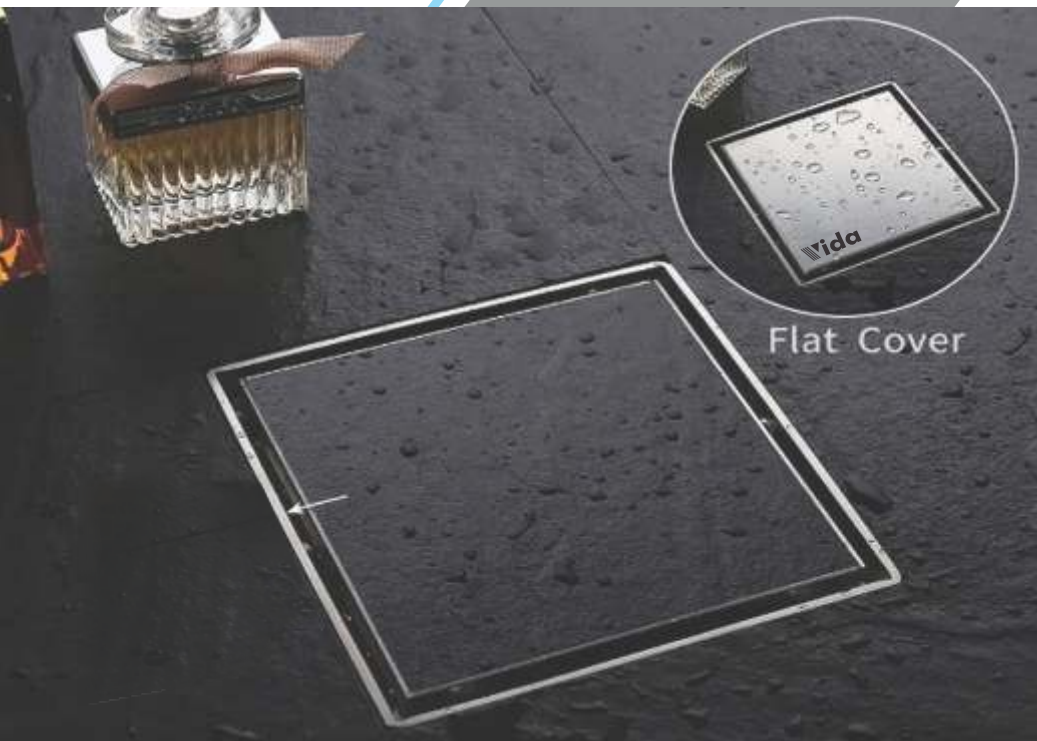

2 IN 1 SQUARE FLOOR DRAIN

S.No.	Item Code	Outer Frame Length (mm)	Outer Frame Width (mm)	Outer Frame Height (mm)	Outlet Size (mm)	MRP
1	2 IN 1-261	125 mm	125 mm	30 mm	80 mm	1620.00
2	2 IN 1-262	150 mm	150 mm	30 mm	100 mm	1950.00