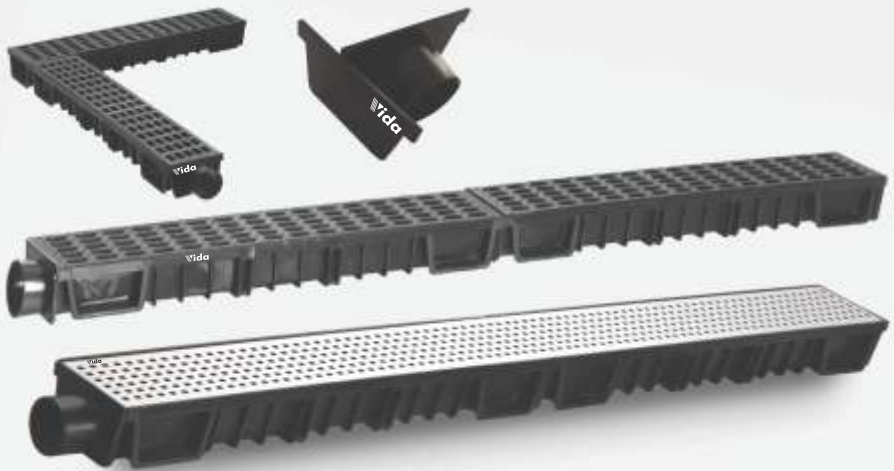

CONNECTING - 1 METER TO KILOMETER.

PVC CHANNEL DRAIN

S.No.	Item Code	Outer Frame Length (mm)	Outer Frame Width (mm)	Outer Frame Height (mm)	Outer Size (mm)	MRP
1	PCD-514	1000 mm	100 mm	58 mm	48 mm	2600.00
2	PCD-515	1000 mm	130 mm	58 mm	100 mm	4400.00

PVC AND SS CHANNEL DRAIN

S.No.	Item Code	Outer Frame Length (mm)	Outer Frame Width (mm)	Outer Frame Height (mm)	Outer Size (mm)	MRP
1	P&S-516	1000 mm	100 mm	58 mm	48 mm	4600.00
2	P&S-517	1000 mm	130 mm	58 mm	100 mm	7200.00