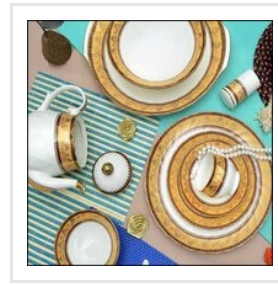

Our Products

**SS NAPKIN HOLDER
SMOSA WOUT HOLDER**

CERAMIC CUP

CERAMIC DINNER SET 3

**CERAMIC DINNER PLATE
27**

CERAMIC DINNER SET 42

**CERAMIC DINNER SET
45**

**CERAMIC DINNER SET
48**