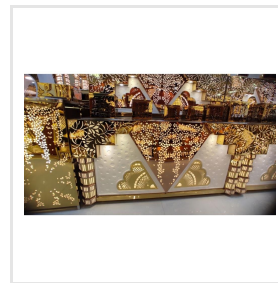

Premium Dining Tables

Halo LED Food Counter

**Signature Luxe
Wedding Counter**

KING
International
YOU DRAW IT WE MAKE IT-KI

KING INTERNATIONAL

+919811855336

ADDRESS

**B No. - C-38, Wazirpur Industrial
Area, Delhi, Delhi, India (110052).**