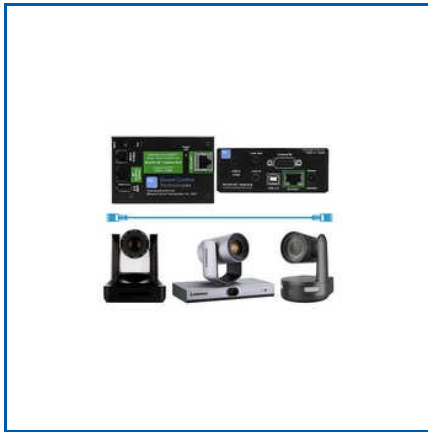

RCU2S-AA8 FOR MULTIPLE MANUFACTURERS