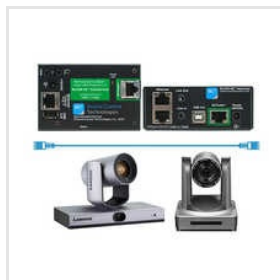

RC5-APA For AVer

Cisco Table J Or 20 Microphone

Solution Supports The Clock Audio

Back Stacked Narrow 1000W

RCF1-UNI For Multiple Manufacturers

RC6-CST For Cisco

RCU2E-A00 For Lumens And Minrray

RemoteTableKit MINI