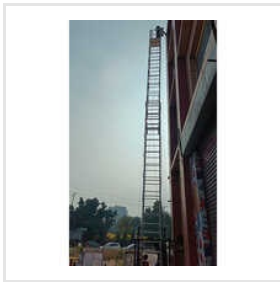

35 Feet Aluminium Self Supporting Extension