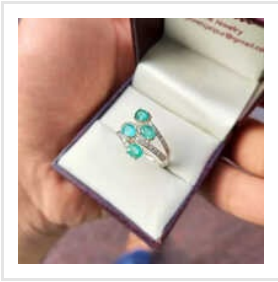

Our Products

Natural Emerald And Diamond Rings