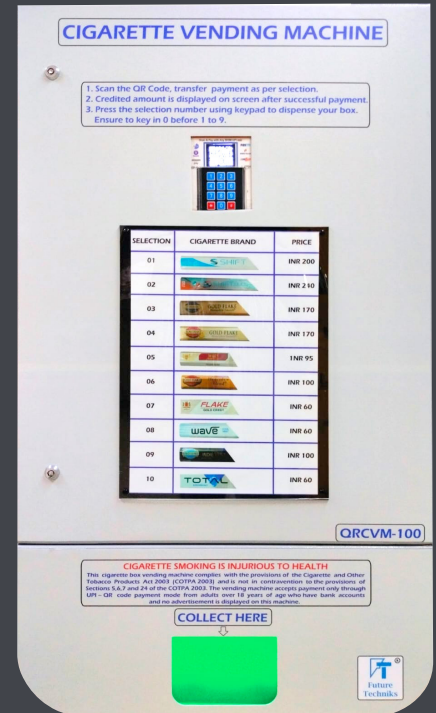

Model: QRCVM-100

Scan to View Video

Made in India

Specifications:

- Number of selections (Cigarette Brand) – 10 brands
- Capacity to stock each brand – 10 packets
- Total cigarette dispensing capacity – 100 packets
- Machine Dimensions: 1050 mm (H) X 600 mm (W) X 300 mm (D)
- Powder coated metal cabinet with weight of 65 Kgs (approx.)
- Packed in carton box.
- KYC to be provided for integrating QR payment system.
- Internet connectivity is required for the operation of the machine.