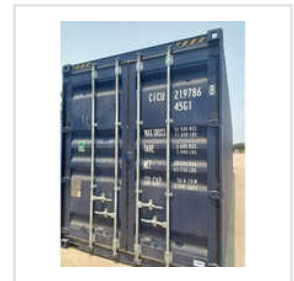

SHIPPING CONTAINER

Our Service, Your Satisfaction.

10 Feet Construction Security Counter Container, 10 Feet Security Cabin, 15 Feet Used Portable Office Container, 20 FEET MS OFFICE CONTAINER, 20 Feet Bulk Shipping Container, 20 Feet Container Rental Services, 20 Feet Flat Rack Shipping Container, 20 Feet Freight Shipping Container, 20 Feet Full Furnished Office Container, 20 Feet GP Used Shipping Container, etc.

20 FEET FREIGHT SHIPPING CONTAINER

40 GP STANDARD SHIPPING CONTAINER

40 FEET HIGH CUBE SHIPPING CONTAINER

About Us

Shagai Logistiqués started its business journey as a NVOCC operator in 19th October, 1996 and after that turned into Shagai Logistiqués Private Limited. Presently, the company manufactures Labour Camp Container, Site Office Container, Used Shipping Modular Container, Steel Structure Storage Container, etc. which are widely used in factories, warehouses and construction sites for storage, shipping and transportation purposes. By offering high-quality containers to the customers, we are focusing on establishing long-term relationships with them which are based on trust and respect.

ISO Shipping Tank Container

40 Feet High Cube Shipping Container

20 Feet Platform Shipping Container

40 Feet Platform Shipping Container

20 Feet Shipping ISO Tank Container

Platform Shipping Container

20 Feet Shop Container

20 Feet Flat Rack Shipping Container

40 Feet Open Top Shipping Container

20 Feet Flat Rack Shipping Container

20 Feet Labour Camp Container

New 40 HC Storage Shipping Container

ADDRESS

**B No.89, Old No.45 4 Th, Thambu
Chetty Street, Chennai, Tamil
Nadu, India (600001).**