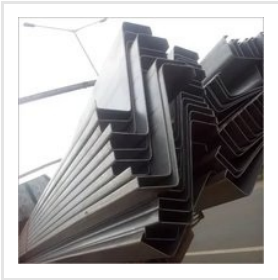

Our Products

C Z Purlins