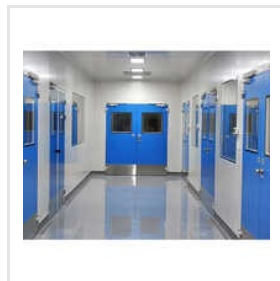

GI Clean Room Panel