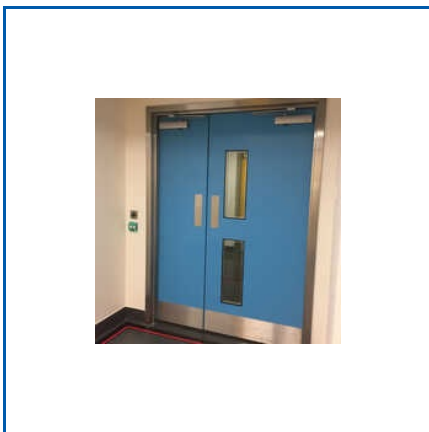

8 FEET METAL SAFETY DOOR

9 FEET METAL SAFETY DOOR

44MM HOSPITAL SS DOOR

About Us

Kang Profiles has earned a strong reputation for providing a wide range of high-quality products made from superior raw material. As a manufacturer and supplier, we have earned the trust of customers for offering Metal Doors, Clean Room Panel, Clean Room Door, Fire Door and many more items. Our grand success and 100% satisfied customer base has been possible because of the support of our skilled team, robust facilities, reliable logistics and vendors. Right from the very first deal, we have worked with complete honesty, following a transparent approach, which has helped us to stand out in the market. Our strength lies in a long list of satisfied clients from around the world. To continuously meet and surpass their expectations, we adopt cutting-edge technologies and relentlessly work to find effective solutions.