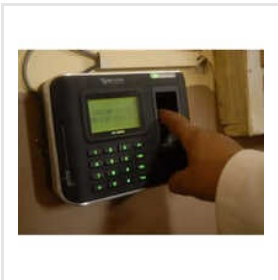

Our Products

Biometric Attendance System