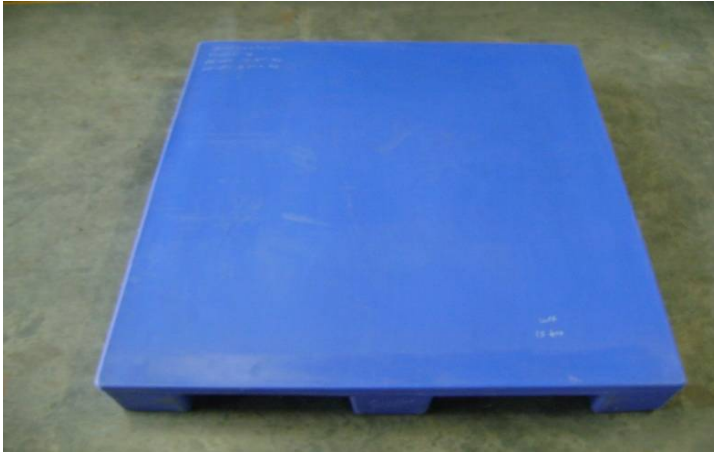

B. PLASTIC ROTO MOULDING PALLET 3 RUNNER 4 WAY ENTRY

RR 121015 FT 3S

DIMENSION	1200*1000*150 (mm)	STATIC	2000 KG
MATERIAL	LLDP	DYNAMIC	UP TO1000 KG
COLOUR	BLUE/RED	RACKING	UP TO500 KG
FORK LIFT	4 WAY	STACKER	2 WAY
			HAND TROLLY
			2 WAY

RR 128015 FT 3S

DIMENSION	1200*800*150 (mm)	STATIC	1000 KG
MATERIAL	LLDP	DYNAMIC	UP TO500 KG
COLOUR	BLUE/RED	RACKING	UP TO500 KG
FORK LIFT	4 WAY	STACKER	2 WAY
			HAND TROLLY
			2 WAY