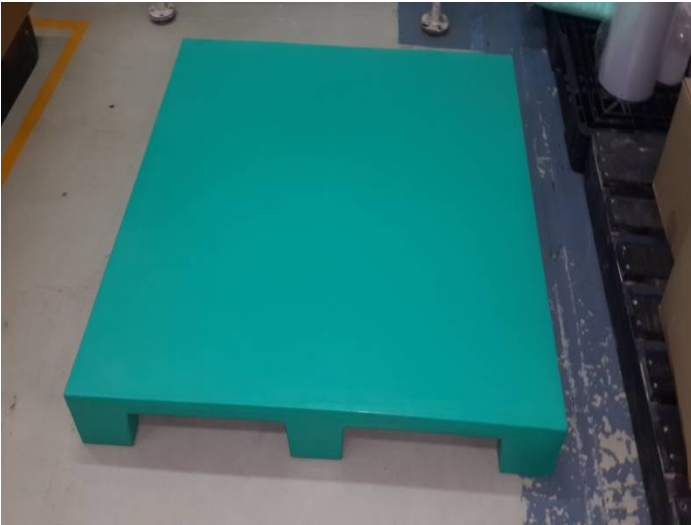

C. PLASTIC ROTO MOULDING PALLET 3 RUNNER 2 WAY ENTRY

RR 121015 FT 3 R & 2 W

DIMENSION	1200*1000*150 (mm)	STATIC	2000 KG
MATERIAL	LLDP	DYNAMIC	UP TO1000 KG
COLOUR	BLUE/RED	RACKING	UP TO500 KG
FORK LIFT	4 WAY	STACKER	2 WAY
			HAND TROLLY 2 WAY

RR 128015 FT 3 R & 2 W

DIMENSION	1200*800*150 (mm)	STATIC	1000 KG
MATERIAL	LLDP	DYNAMIC	UP TO500 KG
COLOUR	BLUE/RED	RACKING	UP TO500 KG
FORK LIFT	4 WAY	STACKER	2 WAY
			HAND TROLLY 2 WAY

RR 1000*800*150MM 3 R & 2 W

DIMENSION	1000*800*150 (mm)	STATIC	1000 KG
MATERIAL	LLDP	DYNAMIC	UP TO500 KG
COLOUR	BLUE/RED	RACKING	UP TO500 KG
FORK LIFT	4 WAY	STACKER	4 WAY
			HAND TROLLY 4 WAY