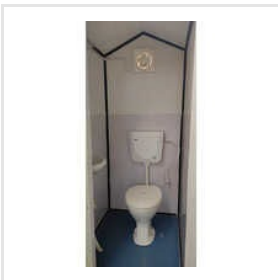

Industrial Portable Toilet