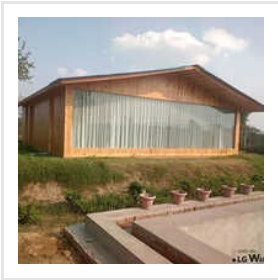

Our Products

Outdoor Portable Temporary House