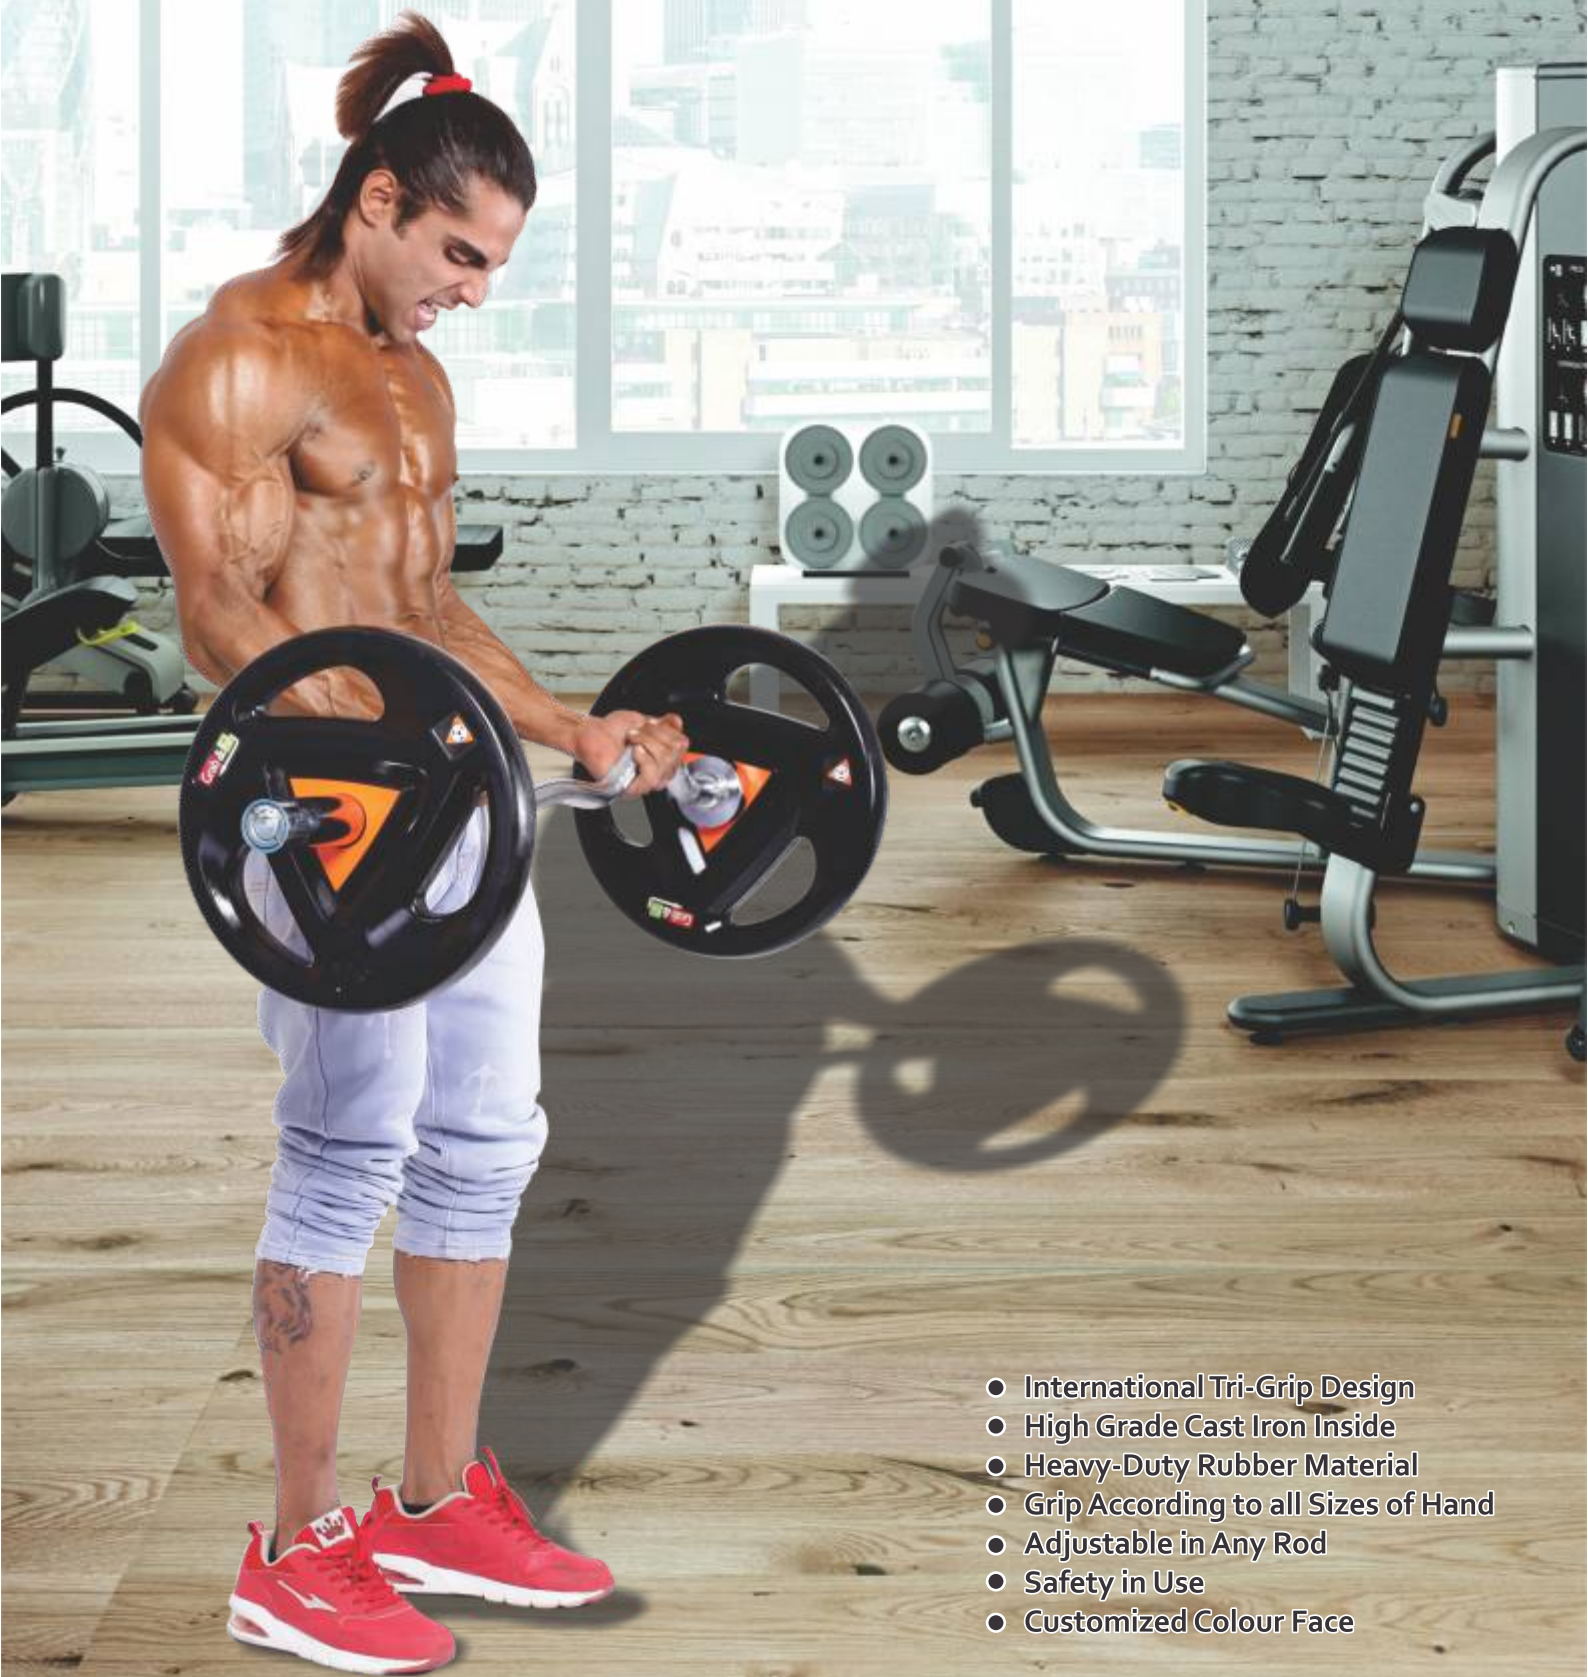

CORPORATE COLLECTION

2.5 kg  
GFB0025

5.0 kg  
GFB0050

7.5 kg  
GFB0075

10.0 kg  
GFB0100

15.0 kg  
GFB0150

20.0 kg  
GFB0200

- International Tri-Grip Design
- High Grade Cast Iron Inside
- Heavy-Duty Rubber Material
- Grip According to all Sizes of Hand
- Adjustable in Any Rod
- Safety in Use
- Customized Colour Face