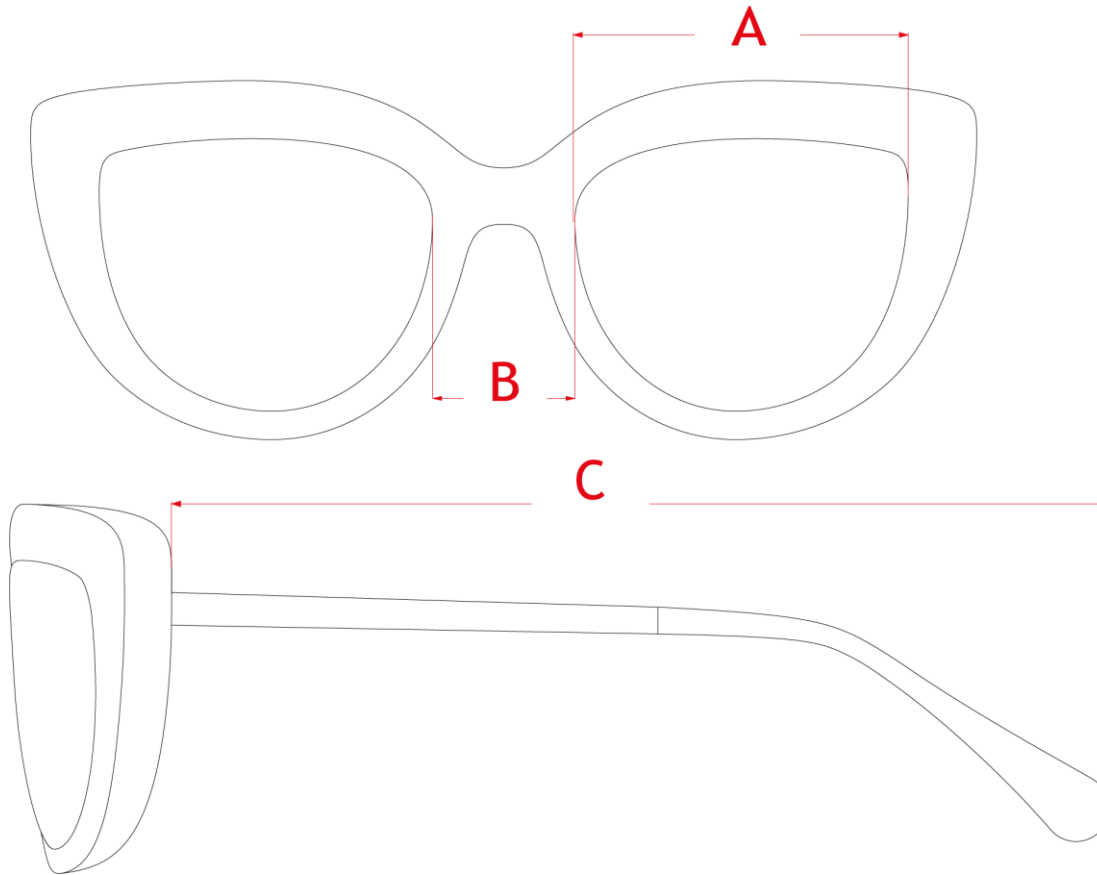

ITEM 0639 regular
SIZE 46-22-145

ITEM 0653 large
SIZE 48-22-145

elleGi

LA GIARDINIERA

100% MADE IN ITALY
EYEWEAR MANUFACTURERS

MODEL

LUNA

ITEM 0654

SIZE 54-18-145

A (mm)

Lens size

-

B (mm)

Distance Between Lense

-

C (mm)

Temple Size

SIZE GUIDE

LA GIARDINIERA SRL

+39 0331 827735

Via Martin Luther King, 27
21040, Venegono Inferiore, Italy

www.la-giardiniera.it

ellegi@la-giardiniera.it

CONTACT US