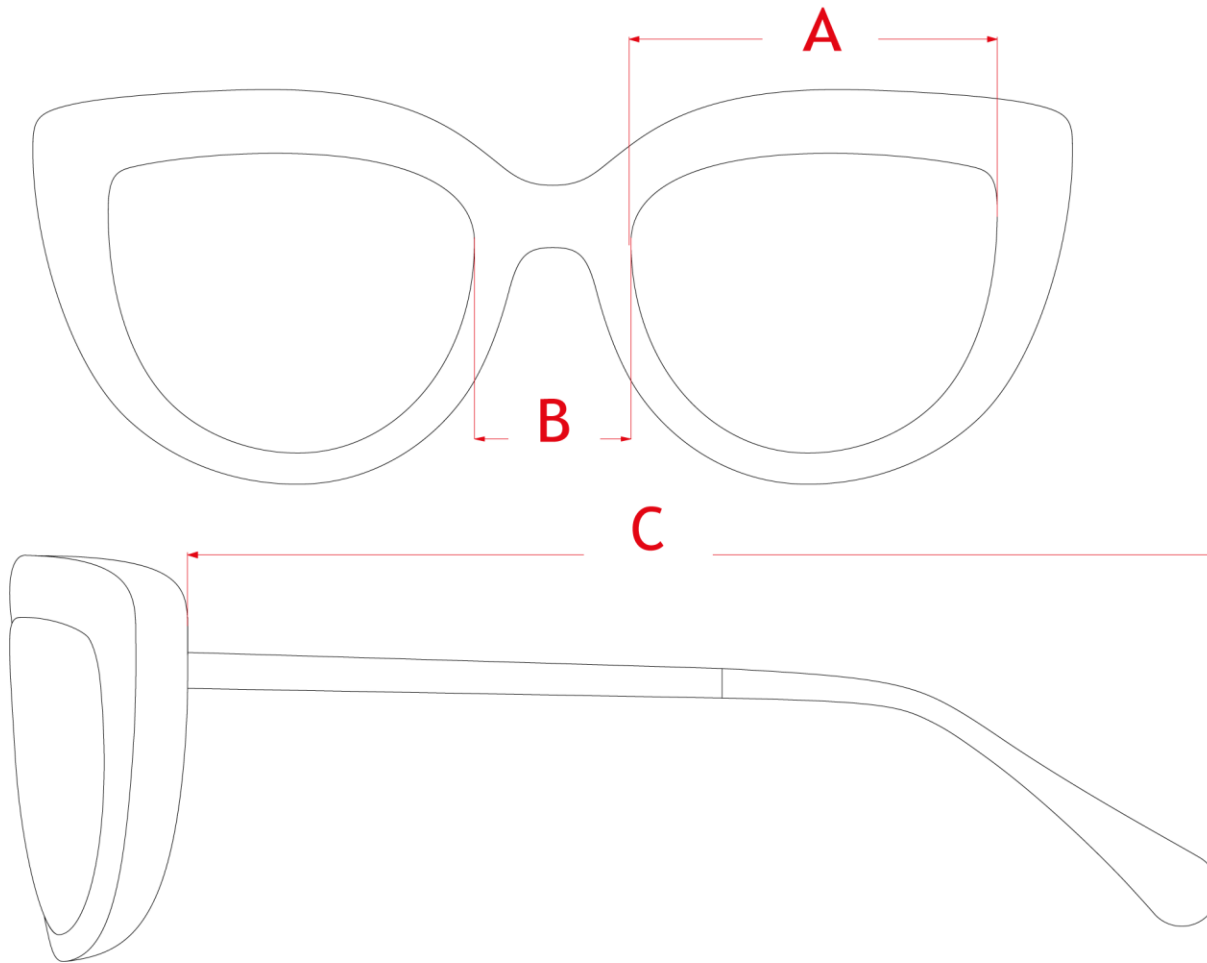

100% MADE IN ITALY
EYEWEAR MANUFACTURERS

MODEL ANTONIO

ITEM 0642
SIZE 47-22-140

elleGi

LA GIARDINIERA

100% MADE IN ITALY
EYEWEAR MANUFACTURERS

MODEL MORENA

ITEM 0818
SIZE 51-22-145

A_(mm)

Lens size

—

B_(mm)

Distance Between Lense

—

C_(mm)

Temple Size