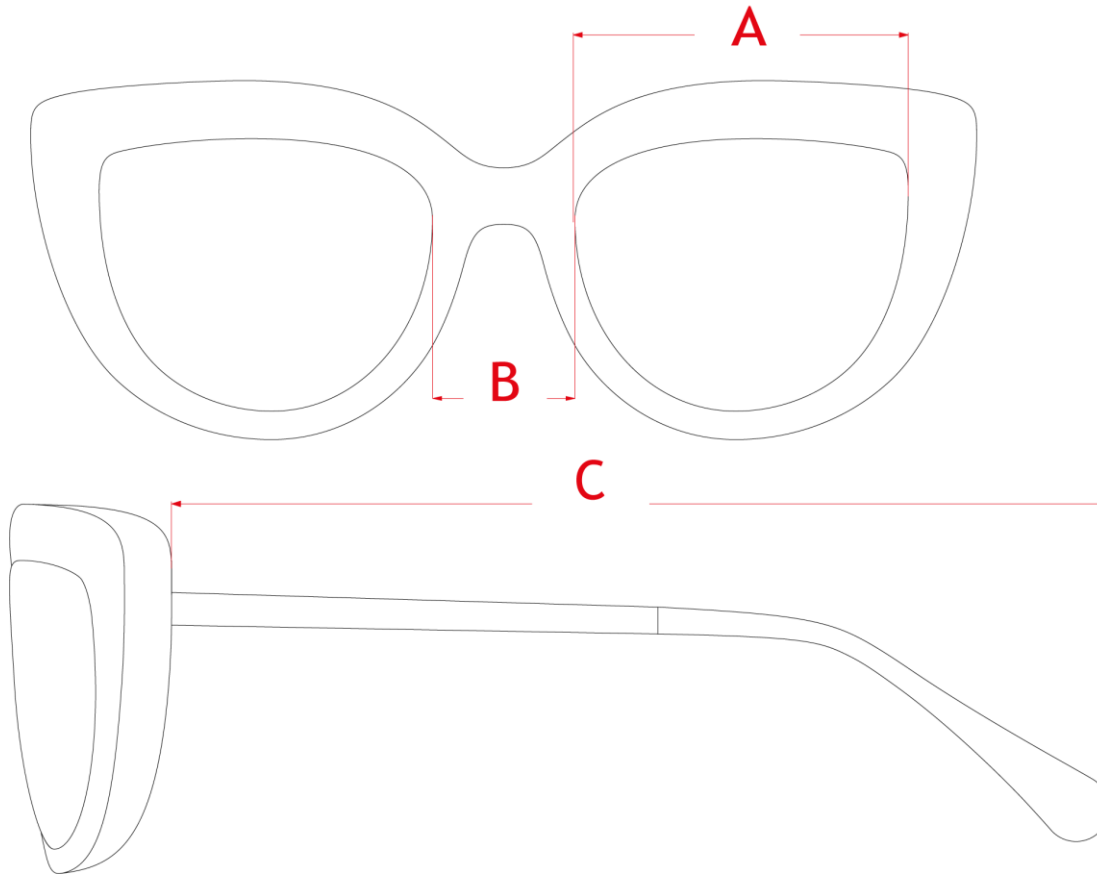

100% MADE IN ITALY
EYEWEAR MANUFA

MODEL CHIARA

ITEM 0660
SIZE 49-20-145

100% MADE IN ITALY
EYEWEAR MANUFACTURERS

MODEL

RACHELE ITEM 0500
SIZE 48-22-145

100% MADE IN ITALY
EYEWEAR MANUFACTURERS

MODEL GINEVRA

ITEM 0588
SIZE 43-27-140

100% MADE IN ITALY
EYEWEAR MANUFACTURERS

MODEL GRETA

ITEM 0683
SIZE 46-24-140

100% MADE IN ITALY
EYEWEAR MANUFACTURERS

MODEL GRETA

ITEM 0816
SIZE 46-26-145

100% MADE IN ITALY
EYEWEAR MANUFACTURERS

MODEL FLAVIO

ITEM 0960 regular
SIZE 50-21-140

ITEM 0734 large
SIZE 52-21-145

A (mm)

Lens size

-

B (mm)

Distance Between Lense

-

C (mm)

Temple Size

SIZE GUIDE

LA GIARDINIERA SRL

+39 0331 827735

Via Martin Luther King, 27
21040, Venegono Inferiore, Italy

www.la-giardiniera.it