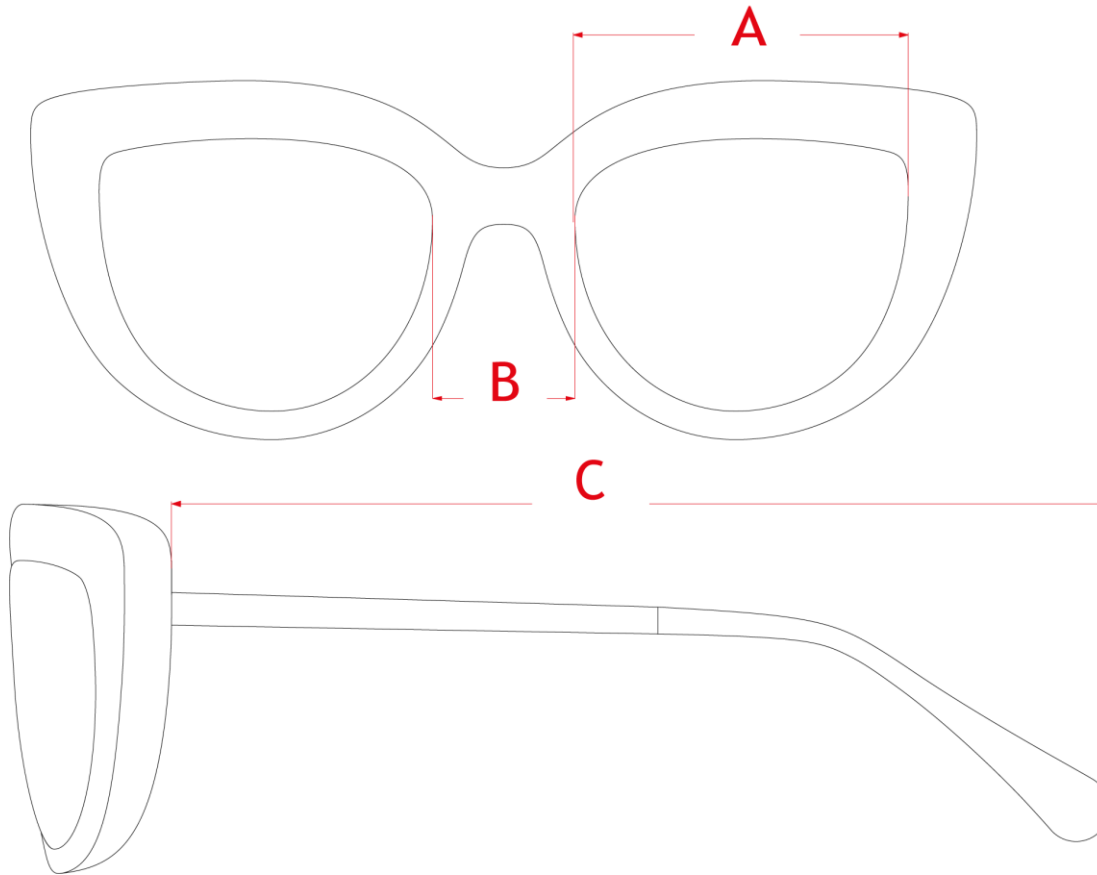

ITEM 0589
SIZE 53-20-145

100% MADE IN ITALY
EYEWEAR MANUFACTURERS

MODEL FRANCA

ITEM 0688
SIZE 51-19-150

100% MADE IN ITALY
EYEWEAR MANUFACTURERS

MODEL ROMEO

ITEM 0565
SIZE 54-18-147

100% MADE IN ITALY
EYEWEAR MANUFACTURERS

MODEL SEBASTIANO

ITEM 0649
SIZE 49-22-145

100% MADE IN ITALY
EYEWEAR MANUFACTURERS

MODEL NICO

ITEM 0710
SIZE 52-21-145

A (mm)

Lens size

-

B (mm)

Distance Between Lense

-

C (mm)

Temple Size

SIZE GUIDE

LA GIARDINIERA SRL

+39 0331 827735