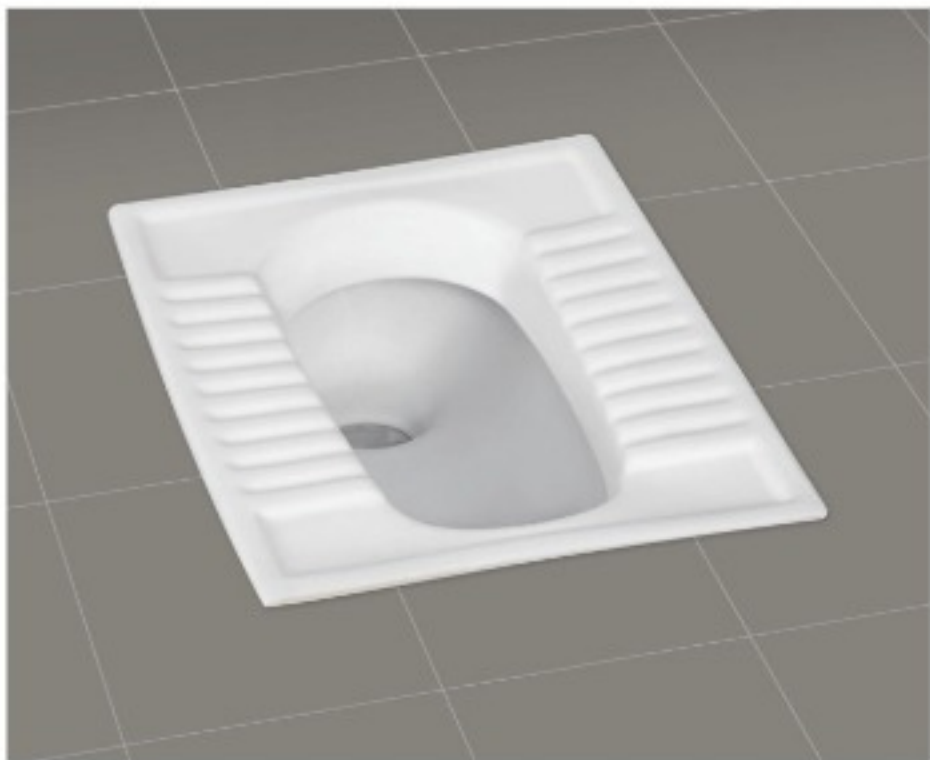

Innovative
Bathroom Design
Collection

Power Your Performance

Grepil

Exclusive Sanitaryware Collection

Plain Set

Wash Basin with Pedestal

Big Sterling Set (25" x 20")
Size : 625 x 500mm

18" x 14" Set
Size : 450 x 350mm

Pan

Aqua Pressure Pan 20"

C.T. Pan

I.W.C. Indian Pan - 18"
Size : 450mm

Orissa Pan 20"

Orissa Pan 20" 21" & 23" Stand

Orissa Pan 23"

Rustic