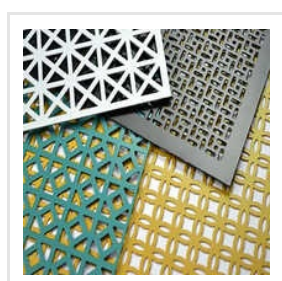

Perforated Metal Sheets