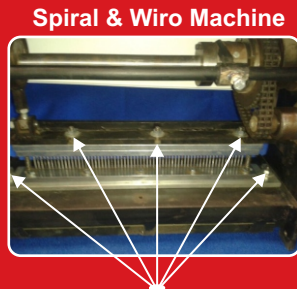

A/3 (18") Size Heavy Duty  
Automatic Electrical (Spiral Machine Capacity)  
5 mm 48 Punching At A Time 40 Pgs. Punching

A/3 Size Heavy Duty  
Automatic Electrical (Wiro Machine Capacity)  
4mm (3 in 1) Punching At A Time 40 Pgs.  
6mm (2 in 1) Punching At A Time 40 Pgs.

**Wiro Closer**  
Its start from 5mm to 40mm

Electrical Spiral & Wiro Machine Changeable Die  
With A3 Spiral Punch 3.5mm, 4mm to 5mm  
A3 Wiro Punch 4mm (3 in 1), 6mm (2 in 1)

Remove Nut & Change The Die

## Electrical Spiral Machine Changeable Die

- A3 Size 3.5mm Punch Spiral 
- A3 Size 4mm Punch Spiral 
- A3 Size 5mm Punch Spiral 
- A3 Size 4mm Punch Wiro (3 in 1) 
- A3 Size 6mm Punch Wiro (2 in 1) 

<i>Machine</i>	<i>: Electric Motor (Foot Panel)</i>
<i>Punch</i>	<i>: Multiples</i>
<i>Punching Length</i>	<i>: 18" (A3 size)</i>
<i>Hole Size</i>	<i>: Spiral - 3.5mm, 4mm, 5mm, Wiro - 4mm (3 in 1), 6mm (2 in 1)</i>
<i>Page Capacity</i>	<i>: 40 Pgs.</i>
<i>Machine Weight</i>	<i>: 70 Kg</i>
<i>Dimension</i>	<i>: 30" X 18" High With Motor 30"</i>
<i>Device</i>	<i>: 0.5 Hp 1440 RPM</i>