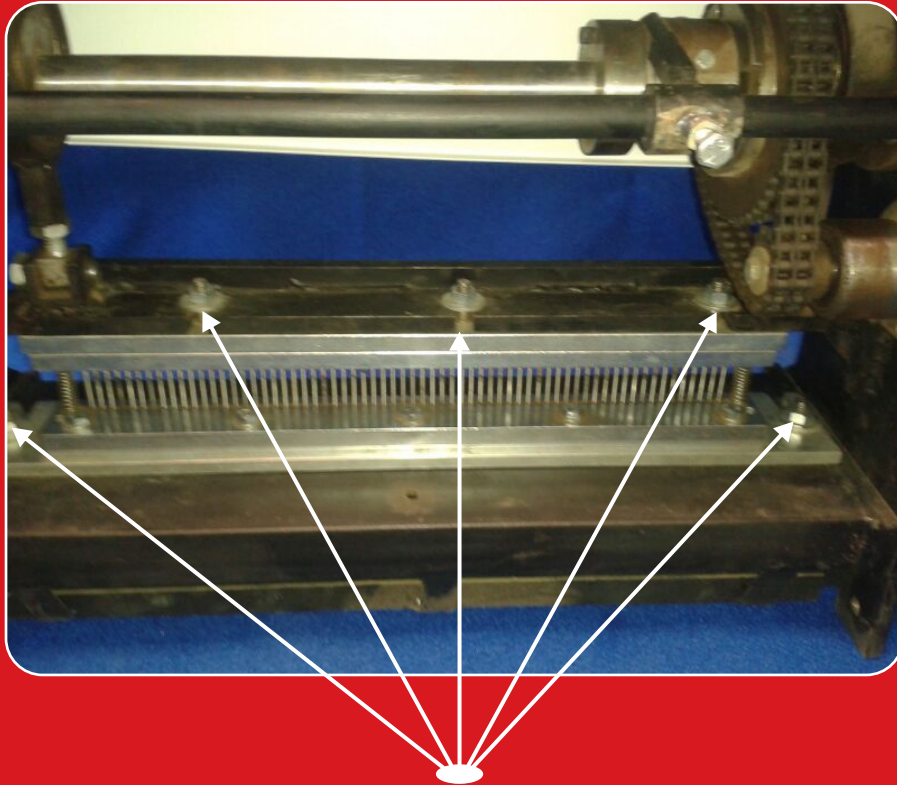

**Wiro Closer**  
Its start from 5mm to 40mm

Electrical Spiral & Wiro Machine Changeable Die  
With A3 Spiral Punch 3.5mm, 4mm to 5mm  
A3 Wiro Punch 4mm (3 in 1), 6mm (2 in 1)

Remove Nut & Change The Die

## Electrical Spiral Machine Changeable Die

**Remove Nut & Change The Die**

## Electrical Spiral Machine Changeable Die

- A3 Size 3.5mm Punch Spiral 
- A3 Size 4mm Punch Spiral 
- A3 Size 5mm Punch Spiral 
- A3 Size 4mm Punch Wiro (3 in 1) 
- A3 Size 6mm Punch Wiro (2 in 1) 

<i>Machine</i>	<i>: Electric Motor (Foot Panel)</i>
<i>Punch</i>	<i>: Multiples</i>
<i>Punching Length</i>	<i>: 18" (A3 size)</i>
<i>Hole Size</i>	<i>: Spiral - 3.5mm, 4mm, 5mm, Wiro - 4mm (3 in 1), 6mm (2 in 1)</i>
<i>Page Capacity</i>	<i>: 40 Pgs.</i>
<i>Machine Weight</i>	<i>: 70 Kg</i>
<i>Dimension</i>	<i>: 30" X 18" High With Motor 30"</i>
<i>Device</i>	<i>: 0.5 Hp 1440 RPM</i>