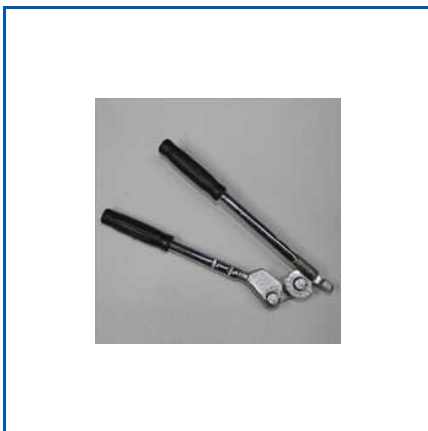

EXPORTER, MANUFACTURER AND SUPPLIER OF

Hole Saw Cutter, Allen Key Socket, Atlas Tube Bender, Hole Saw Cutter, Impact Socket, Star Riveting Gun, etc.

1 KNOCKOUT PUNCH, 1" H.S.S. HOLESAW CUTTER, 1/2" Knockout Punch, 1/2" HSS Hole Saw Cutter, 1/2" Sq. Drive Double Hex Industrial Deep Socket, 1/2" Sq. Drive Double Hex Industrial Socket, 1/2" Sq. Drive Impact Extension Sockets (Metric), 1/2" Sq. Drive Single Hex Impact Socket (Metric), 1/4" Double Hex Industrial Deep Socket, 1/4" Double Hex Industrial Socket, 1/4" Sq. Drive Double Hex Industrial Deep Socket, 1/4" Sq. Drive Double Hex Industrial Socket, 1/4" Sq. Drive Single Hex Impact Deep Socket, 1/4" Sq. Drive Single Hex Impact Socket, 11/2" KNOCKOUT PUNCH, etc.

ATLAS TUBE BENDERS

COPPER TUBE BENDER

STANDARD TUBE BENDER

About Us

As the name suggests, TOOL HOUSE has become one stop solution of a vast collection of Tools for different engineering applications and usages. Founded in the year 1989, we have carved a niche in the market as a prominent Exporter, Manufacturer and Supplier of Hole Saw Cutter, Hand Tools, Allen Key Socket, Atlas Tube Bender, Impact Socket, Star Riveting Gun, etc. Our products are designed from the high grade raw materials to ensure maximum hardness, strength and precise performance.