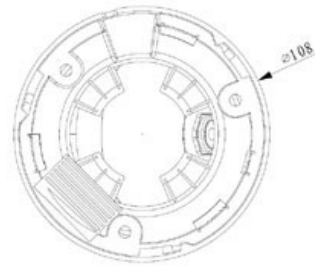

CP-UNC-DA13L3**1.3 MP HD IR Dome Camera - 30Mtr.****Main Features**

- 1/3" 1.3MP PS CMOS Image Sensor
- Max 25fps@1.3MP
- H.264 and MJPEG dual-stream encoding
- DWDR, Day/Night(ICR), 3DNR, AWB, AGC, BLC
- 3.6mm fixed lens (2.8mm, 6mm optional)
- IR Range of 30 Mtrs, IP67, PoE
- Mobile Software: iCMOB, gCMOB, wCMOB
- CMS Software: KVMS Pro, vOptimus Pro

CP- UNC-DA13L3

1.3 MP HD IR Dome Camera - 30Mtr.

Feature

Image Sensor
Minimum Illumination
Shutter Speed
White Balance
Lens
Gain Control(AGC)
S/N Ratio
Back Light Compensation
Video Streaming
Resolution
Privacy Mask
ICR

Protocol

Ethernet
User Account
Smart Phone
IR

Operating Temperature
Power Source
Power Consumption
Weatherproof Standard
Dimension
Weight

Specification

1/3" 1.3MP Progressive scan CMOS
0.01Lux/F2.1(Color), 0Lux/F2.1(IR on)
Auto/Manual, 1s~1/100000s
Auto/Manual
3.6mm(2.8mm, 6mm optional)
Auto/Manual
More than 50dB
BLC/ HLC/ DWDR
Main Stream: 1.3M/720P(1 ~ 25/30fps), Extra Stream: D1/CIF(1 ~ 25/30fps)
1.3M(1280x960) /720P(1280x720) / D1(704x576/704x480) /CIF(352x288/352x240)
Up to 4 areas
Auto(ICR)/Color/B/W
IPv4/IPv6, HTTP, HTTPS, SSL, TCP/IP, UDP, UPnP, ICMP, IGMP, SNMP, RTSP, RTP, SMTP, NTP, DHCP, DNS, PPPOE, DDNS, FTP, IP Filter, QoS, Bonjour, ONVIF, PSIA, CGI
RJ-45 (10/100Base-T)
20 Users
iPhone, iPad, Android, Windows Phone
IR Range of 30 Mtr.
-30°C~+60°C, Less than 95%RH
DC12V, PoE (802.3af)
Max 3.8W
IP67
Φ108mm×84mm
0.25Kg(with package 0.38Kg)