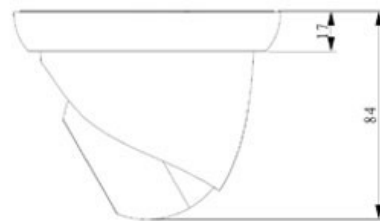

CP-UNC-DA13L3**1.3 MP HD IR Dome Camera - 30Mtr.****Main Features**

- 1/3" 1.3MP PS CMOS Image Sensor
- Max 25fps@1.3MP
- H.264 and MJPEG dual-stream encoding
- DWDR, Day/Night(ICR), 3DNR, AWB, AGC, BLC
- 3.6mm fixed lens (2.8mm, 6mm optional)
- IR Range of 30 Mtrs, IP67, PoE
- Mobile Software: iCMOB, gCMOB, wCMOB
- CMS Software: KVMS Pro, vOptimus Pro

CP- UNC-DA13L3

1.3 MP HD IR Dome Camera - 30Mtr.

Feature

Image Sensor
Minimum Illumination
Shutter Speed
White Balance
Lens
Gain Control(AGC)
S/N Ratio
Back Light Compensation
Video Streaming
Resolution
Privacy Mask
ICR

Protocol

Ethernet
User Account
Smart Phone
IR

Operating Temperature
Power Source
Power Consumption
Weatherproof Standard
Dimension
Weight

Specification

1/3" 1.3MP Progressive scan CMOS
0.01Lux/F2.1(Color), 0Lux/F2.1(IR on)
Auto/Manual, 1s~1/100000s
Auto/Manual
3.6mm(2.8mm, 6mm optional)
Auto/Manual
More than 50dB
BLC/ HLC/ DWDR
Main Stream: 1.3M/720P(1 ~ 25/30fps), Extra Stream: D1/CIF(1 ~ 25/30fps)
1.3M(1280x960) /720P(1280x720) / D1(704x576/704x480) /CIF(352x288/352x240)
Up to 4 areas
Auto(ICR)/Color/B/W
IPv4/IPv6, HTTP, HTTPS, SSL, TCP/IP, UDP, UPnP, ICMP, IGMP, SNMP, RTSP, RTP, SMTP, NTP, DHCP, DNS, PPPOE, DDNS, FTP, IP Filter, QoS, Bonjour, ONVIF, PSIA, CGI
RJ-45 (10/100Base-T)
20 Users
iPhone, iPad, Android, Windows Phone
IR Range of 30 Mtr.
-30°C~+60°C, Less than 95%RH
DC12V, PoE (802.3af)
Max 3.8W
IP67
Φ108mm×84mm
0.25Kg(with package 0.38Kg)