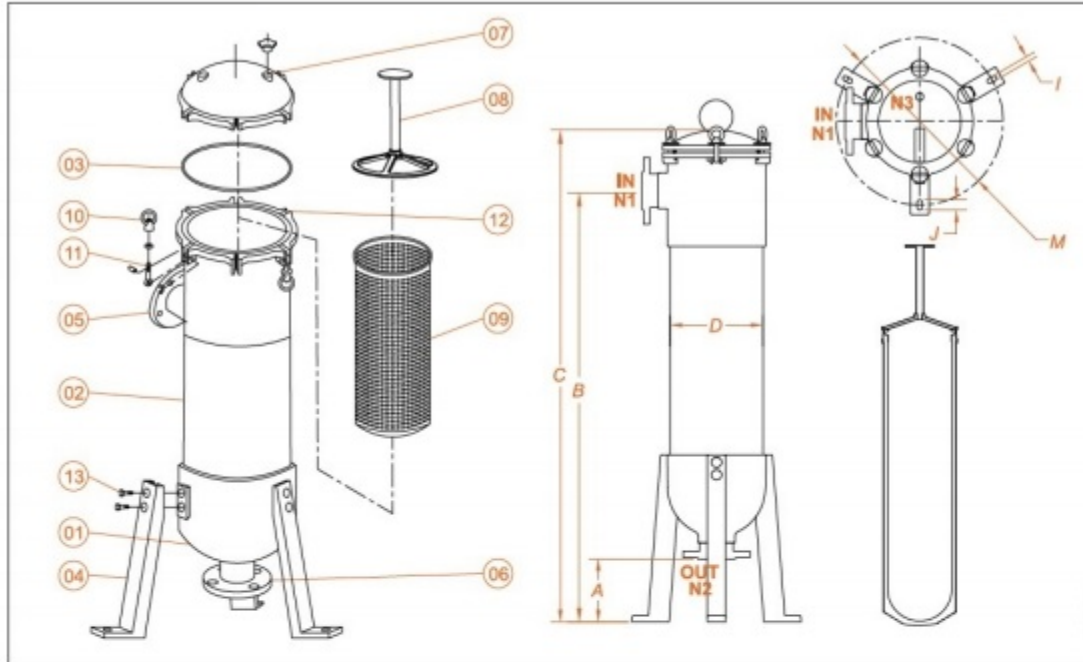

UPVC Bag Filter Housing

No.	Description	Qty			
1	Pedestal	1	7	Vent	1
2	Body	1	8	Sealing Support for basket	1
3	O-Ring	1	9	Basket	1
4	Leg Support	4	10	Eye Nut	6
5	Inlet Port	1	11	Eye Bolt	6
6	Outlet Port	1	12	Eye Bolt Socket	6
			13	Screw	6

Model	Length of Filter Bag	Diameter Of Filter Bag	A	B	C	ØD	I	J	ØM	N1 N2	N3	Gross Weight
UPVC Bag 7 x 16	16"	7"	150	665	820	225	12	22	407	2" Flange	1/4"	11 Kg
UPVC Bag 7 x 32	32"	7"	150	1045	1200	225	12	22	407	2" Flange	1/4"	16.5 Kg