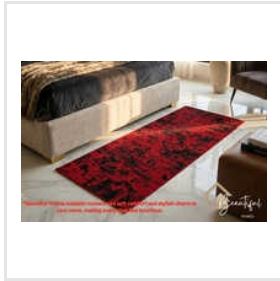

BABY QUILT SETS

YOUR PARTNER IN ALL RIGHT CHOICES.

Assorted Printed Footmat, Cecelia Printed Comforter, Costal Premium Quality Bedsheet, Cotton Dream Superfine Quality Bedsheet, Cute Baby Club Set, Divine Premium Quality Bedsheet, Emboss Bed Side Runner, Emerald Double Bedsheet, Ferrari Bed Side Runner, Gemini Premium Quality Bedcover, Gentle Glow Soft Cotton Bedsheet, Harmony Bedcover, Jaipuri King Size Bliss Bedsheet, Jute Bed Side Runner, Lime Light King Size Bedsheet, etc.

Emboss Bed Side Runner

Topaz King Size Bedsheet

Ombree Bedcover

Jute Bed Side Runner

Trendy Bed Side Runner

Somaya Full Bedding Set

Modern Bed Side Runner

Ultimate Double Bedsheet