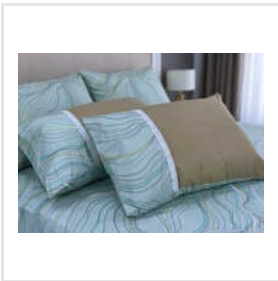

BABY QUILT SETS

YOUR PARTNER IN ALL RIGHT CHOICES.

Assorted Printed Footmat, Cecelia Printed Comforter, Costal Premium Quality Bedsheet, Cotton Dream Superfine Quality Bedsheet, Cute Baby Club Set, Divine Premium Quality Bedsheet, Emboss Bed Side Runner, Emerald Double Bedsheet, Ferrari Bed Side Runner, Gemini Premium Quality Bedcover, Gentle Glow Soft Cotton Bedsheet, Harmony Bedcover, Jaipuri King Size Bliss Bedsheet, Jute Bed Side Runner, Lime Light King Size Bedsheet, etc.

Emboss Bed Side Runner

Topaz King Size Bedsheet

Ombree Bedcover

Jute Bed Side Runner

Trendy Bed Side Runner

Somaya Full Bedding Set

Modern Bed Side Runner

Ultimate Double Bedsheet