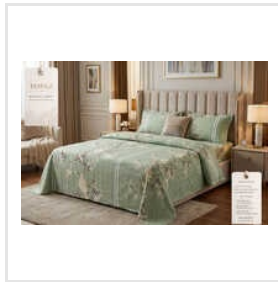

BABY QUILT SETS

YOUR PARTNER IN ALL RIGHT CHOICES.

Assorted Printed Footmat, Cecelia Printed Comforter, Costal Premium Quality Bedsheet, Cotton Dream Superfine Quality Bedsheet, Cute Baby Club Set, Divine Premium Quality Bedsheet, Emboss Bed Side Runner, Emerald Double Bedsheet, Ferrari Bed Side Runner, Gemini Premium Quality Bedcover, Gentle Glow Soft Cotton Bedsheet, Harmony Bedcover, Jaipuri King Size Bliss Bedsheet, Jute Bed Side Runner, Lime Light King Size Bedsheet, etc.

Key Facts

No of Staff	25
Year of Establishment	2005
OEM Service Provided	No

Our Products

Smile Baby Quilt Set

Ferrari Bed Side Runner

Ziya King Size Bedsheet

Pinnacle Bedcover

Odyssey Bedcover

Emboss Bed Side Runner

Topaz King Size Bedsheet

Ombree Bedcover

Jute Bed Side Runner

Trendy Bed Side Runner

Somaya Full Bedding Set

Modern Bed Side Runner

Ultimate Double Bedsheet