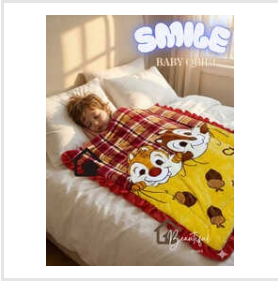

Our Products

Smile Baby Quilt Set