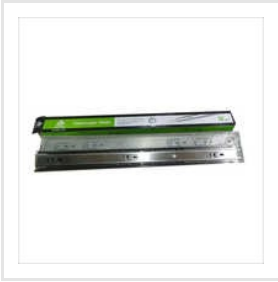

Our Products

Telescopic Slide