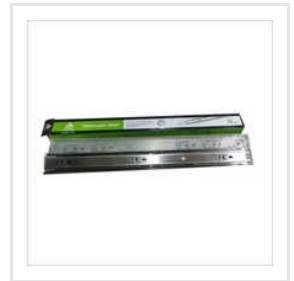

Stainless Steel Telescopic Channel