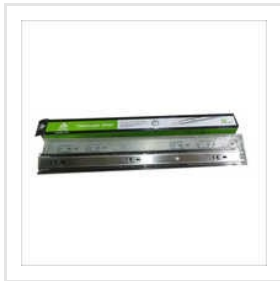

Light Telescopic Channel