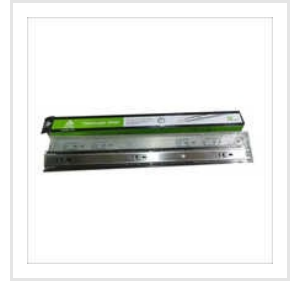

Our Products

Telescopic Slide

Stainless Steel Ladder

Medium Telescopic Channel

Heavy Telescopic Channel

Aluminium Extruded

Stainless Steel Hinges

Auto Hinges