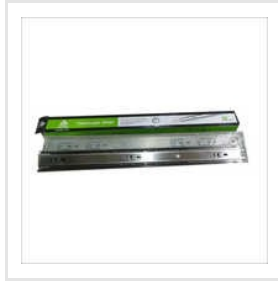

TELESCOPIC SLIDE

MEDIUM TELESCOPIC CHANNEL

HEAVY TELESCOPIC CHANNEL

About Us

Marg Steel Private Limited, since 2013 has been working as a renowned exporter, supplier and distributor of 18 Inch Telescopic Slide, Aluminium Extruded, Aluminium Tube, Stainless Steel Ladder, etc. All products are appreciated for dimensional accuracy, reliability and high performance attributes. We are focused on delivering best quality products with value assured services. Our products are used in infrastructures, both in household utility items as well as industrial applications.

Our Products

Telescopic Slide

Stainless Steel Ladder

Medium Telescopic Channel

Heavy Telescopic Channel

Aluminium Extruded

Stainless Steel Hinges

Auto Hinges