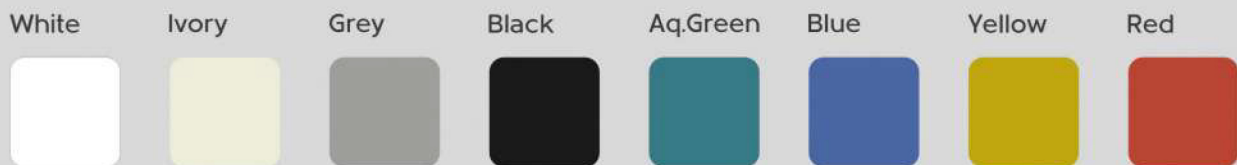

colours

Features

- Available With Dual Tone Color
- 8-ltr Capacity
- Sleek Design
- Front Push Flushing System First Time In India
- Bottom Inlet System For Noise Less Filling (left Side)
- Made From High Grade Engineering Plastic