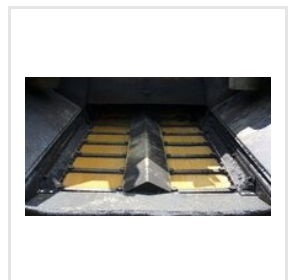

We manufacture our entire range of Vogele Paver Conveyor Sprocket Assembly, Industrial Tamper Bars, Conveyor Chains, Vogele Paver Auger Blades, Industrial FRP Poles, and other products exactly as per the specifications suggested by a large audience base. All our products are of the finest quality and in compliance with customer requirements and industrial norms.

Industrial Tampers Bars

Industrial FRP Pole

FRP/GRP POLE

Screed Plate For Vogele Paver

Vogele Paver Bottom Plate

Vogele Screed Plate

FRP Pole

Vogele Paver Screed Plate