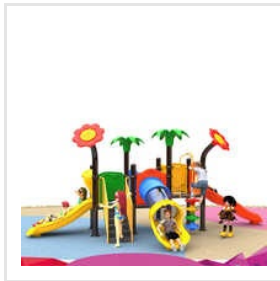

FRP Outdoor Playstation