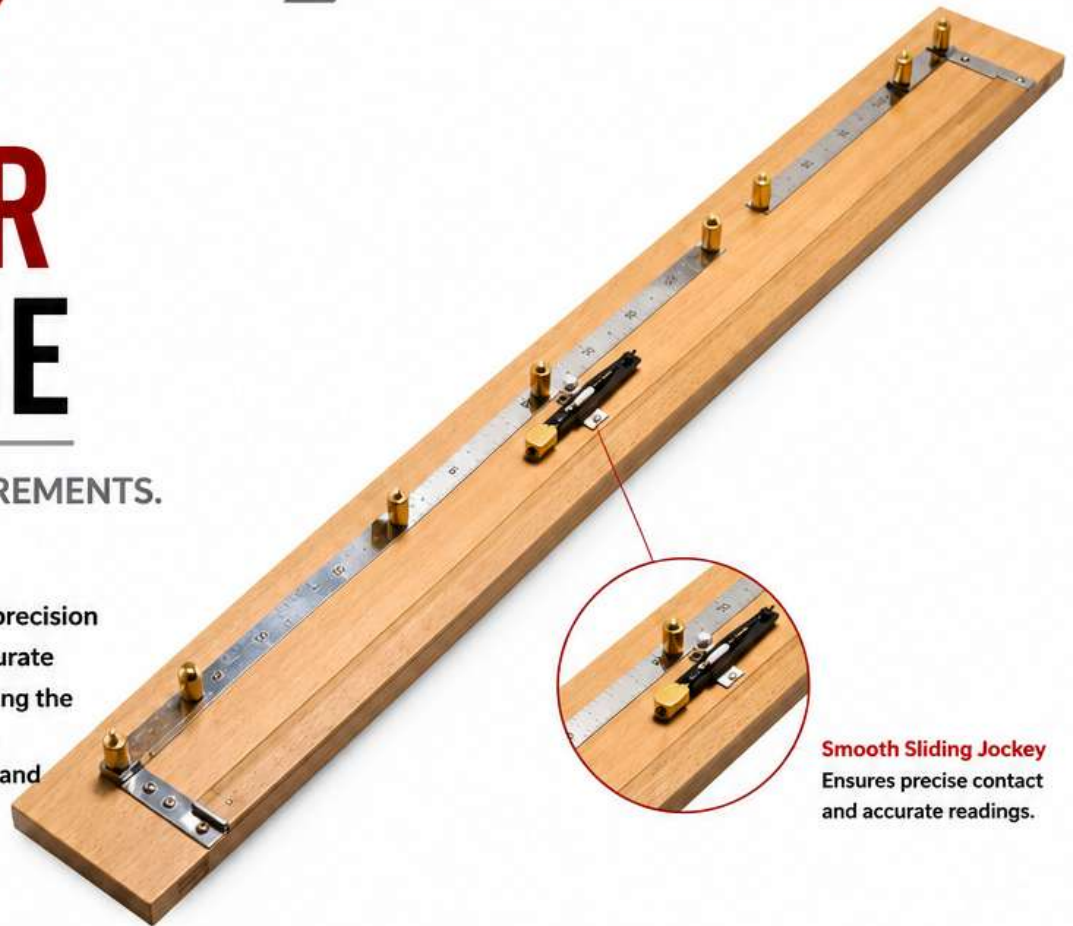

# METER BRIDGE

ACCURATE MEASUREMENTS.  
RELIABLE RESULTS.

The ESEL Meter Bridge is a precision instrument designed for accurate comparison of resistances using the Wheatstone Bridge principle. Ideal for physics laboratories and educational institutions.

**Smooth Sliding Jockey**  
Ensures precise contact and accurate readings.

#### PRECISE MEASUREMENTS

Calibrated scale and smooth jockey for high accuracy.

#### 100 CM SCALE

Graduated scale up to 100 cm for convenient and accurate readings.