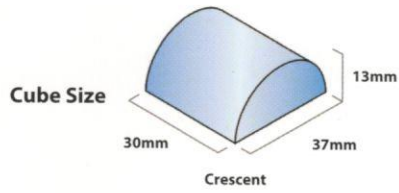

Dual Stainless Steel Evaporator.
Individual Hard Clear Crescent Cubes.

KM 30A
Capacity: 36kgs/day

KM 50A
Capacity: 52kgs/day

KM 75A
Capacity: 72kgs/day

KM 100A
Capacity: 101kgs/day

KM 125A
Capacity: 128kgs/day

Ice Dispenser

DCM 60 / 120KE
Capacity: 110/230 cups/hour

Technical Specifications

Model	Type of Ice	Production Capacity (kgs/day)		Bin Capacity	Machine Dimensions (mm) (WxDxH) (Excl Legs)	Shipping Weight (kgs)
		A.T.21°C	W.T.15°C			
IM-45CNE	Cube	40	32	15	633 x 506 x 690	55
IM-65 NE LM	Cube	33	25	26	633 x 506 x 860	61
IM-65 NE Q	Cube	24	20	17	633 x 506 x 860	61
IM-130 NE	Cube	112	96	50	704 x 506 x 1200	84
IM-240 NE	Cube	230	210	110	704 x 665 x 1510	122
IM-220 AA	Cube	200	175	Various	560 x 639 x 775	76
KM-30 A	Crescent	32	25	16	450 x 610 x 840	49
KM-50A	Crescent	50	41	23	603 X 610 X 840	58
KM-75A	Crescent	70	55	40	603 X 712 X 840	64
KM-100A	Crescent	88	64	45	612 X 712 X 840	82
KM-125A	Crescent	115	102	55	762 X 712 X 840	92
KMD 201 AA	Crescent	167	135	Various	560 X 625 X 610	73
KMD 270 AA	Crescent	248	221	Various	560 x 625 x 610	73
KM650-MAHE	Crescent	277	207	Various	560 x 695 x 950	91
KM-900MAHE	Crescent	392	321	Various	762 X 695 X 950	128
KM-1301SAHE	Crescent	522	465	Various	1219 X 695 X 695	143
FM-80KE	Flake	75	60	26	640x600x800	75
FM-150 KE	Flake	130	110	26	640 x 600 x 800	82
FM 300 AKE	Flake	260	200	Various	560 x 700 x 780	87
FM 480 AKE	Flake	452	325	Various	560 x 700 x 780	102
FM 600 AKE	Flake	540	445	Various	560 x 700 x 780	114
FM 750 AKE	Flake	650	530	Various	762 x 700 x 780	143
FM 1000 AKE	Flake	890	740	Various	762 x 700 x 780	156
DCM-60KE	Cubelet	99 cups/hour	87 cups/hour	1.9	350 x 480 x 695	52
DCM-120KE	Cubelet	209 cups/hour	188 cups/hour	4	350 x 585 x 815	67