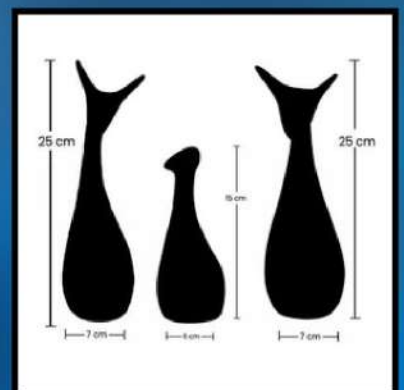

GW CREATIONS

Rs.550/-

LUCKY DEER FAMILY

SET OF 3

Lucky Deer Family

All Colors Available

Collections

Lucky Deer Family