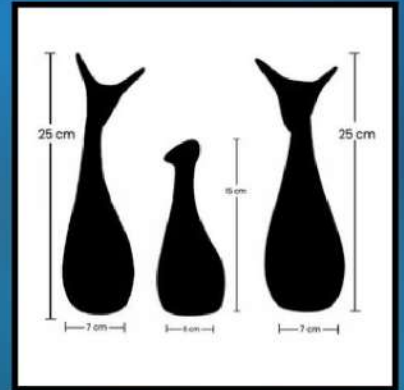

GW CREATIONS

Rs.550/-

LUCKY DEER FAMILY

SET OF 3

Lucky Deer Family

All Colors Available

Collections

Lucky Deer Family