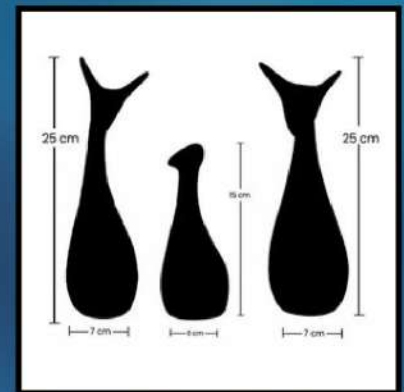

GW CREATIONS

Rs.550/-

LUCKY DEER FAMILY

SET OF 3

Lucky Deer Family

All Colors Available

Collections

Lucky Deer Family