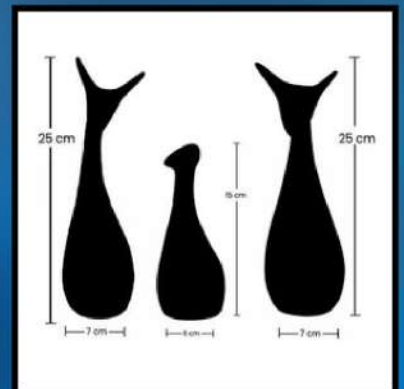

Lucky Deer Family

All Colors Available

Collections