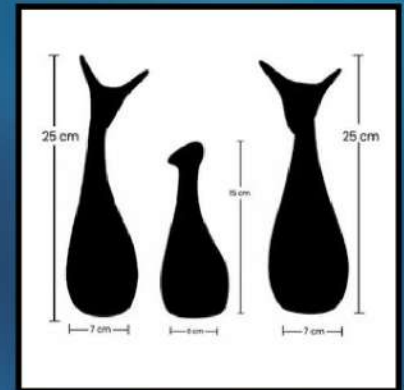

Lucky Deer Family

All Colors Available

Collections