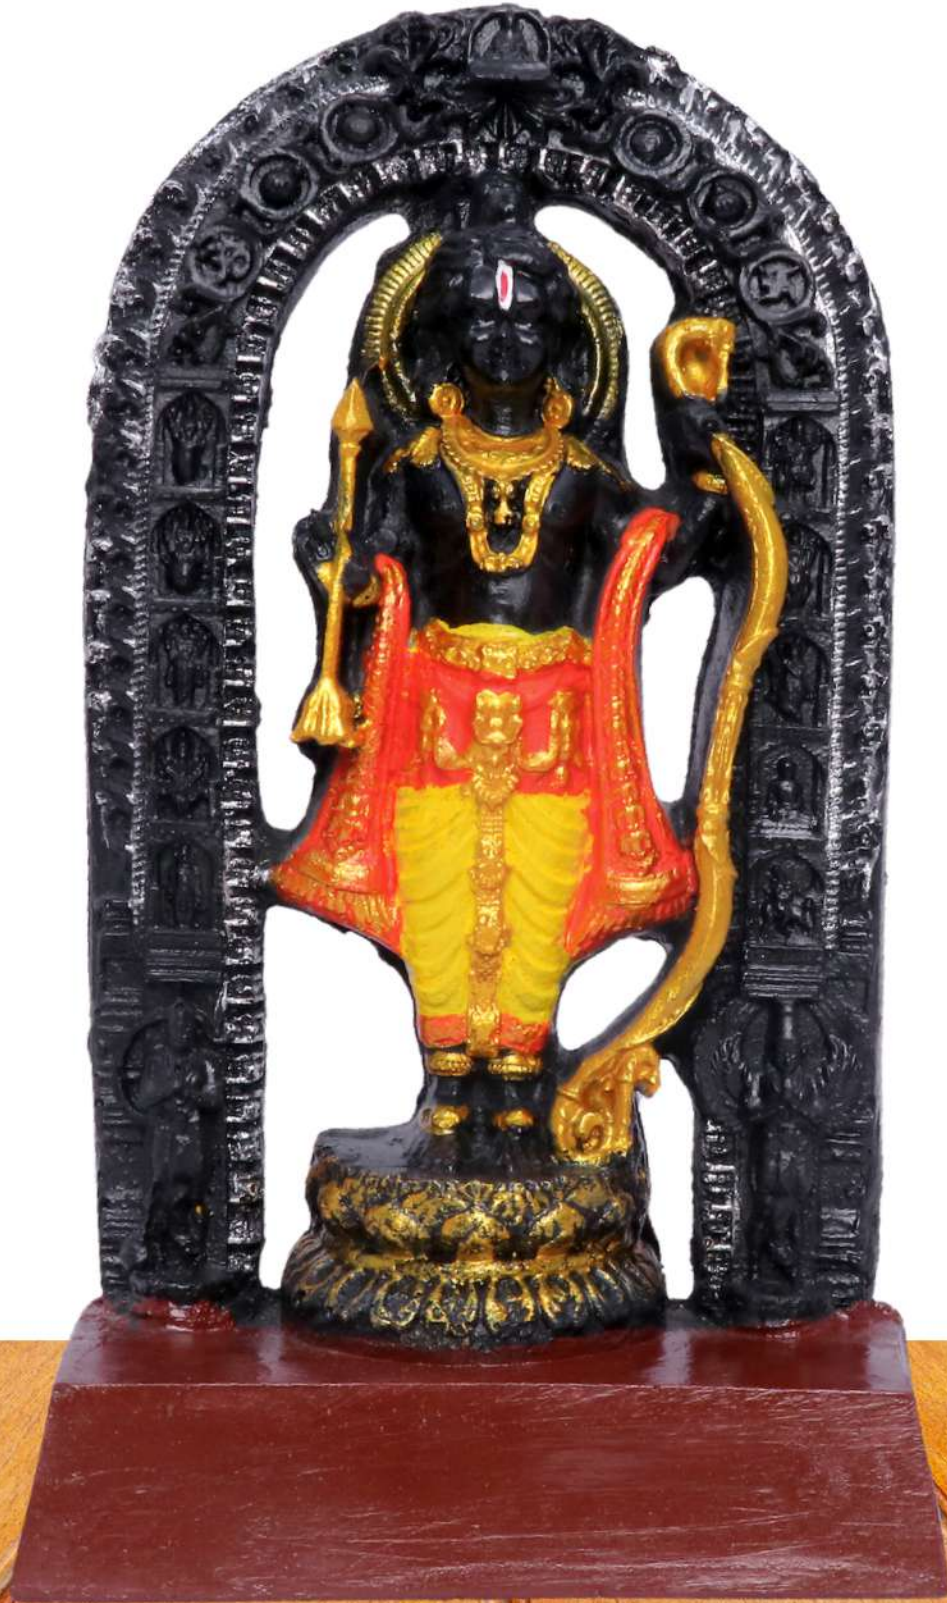

 GW CREATIONS

RAM LALLA

SHOWPIECE

MOQ
20
Pieces

 +91 9868227382
 gwcreations.in
 creationsgw@gmail.com

Size: 4 inch

Rs.100/-

Size: 4 inch

Rs.95/-

Size: 7 inch

Rs.350/-

Size: 7 inch

Rs.250/-

Size: 7 inch

Rs.230/-

Size: 9 inch

Rs.700/-

Size: 12 inch

Rs.650/-

Size: 12 inch

Rs.900/-

Size: 18 inch

Rs.1,600/-

Size: 7 inch

Rs.600/-

Size: 7 inch

Rs.600/-

Size: 7 inch

Rs.700/-

Size: 7 inch

Rs.700/-

Size: 9 inch