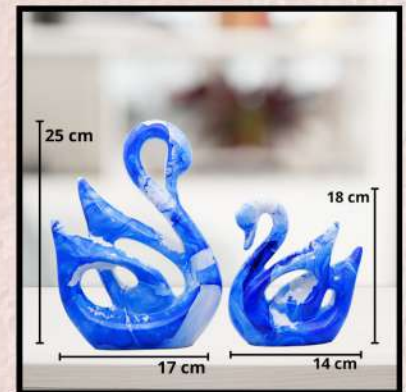

GW CREATIONS

Rs.750/-

LUCKY SWAN COUPLE

SET OF 2

Lucky Swan Couple

All Colors Available

Collections

Lucky Swan Couple