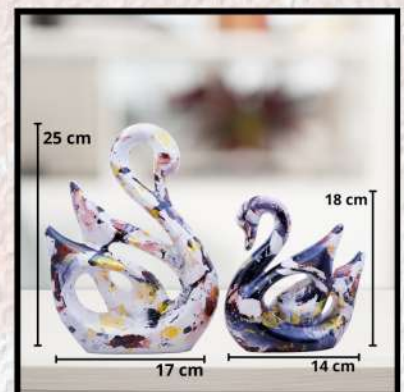

Lucky Swan Couple

All Colors Available

Collections