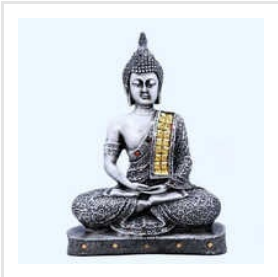

GW Creations Marble Cow Statue

Marble Buddha Statue

Artificial Plastic Flower Plant

GW Creations 13 Cm Bonsai Artificial Plant

GW Creations Huski Decorative Dog

Artificial Flowers Plant

Indoor Artificial Flower Plants