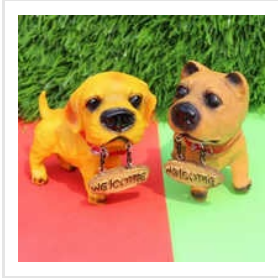

Key Facts

No of Staff	30
Year of Establishment	2010
OEM Service Provided	No

Our Products

Lucky Deer Family Set

GW Creations Deer Decorative Statue

GW Creations Welcome Dog Statue

GW Creations Purple Decorative Swan Pair