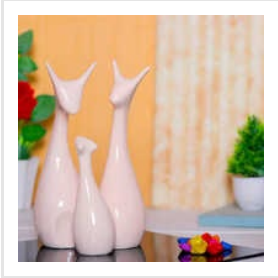

Our Products

Lucky Deer Family Set