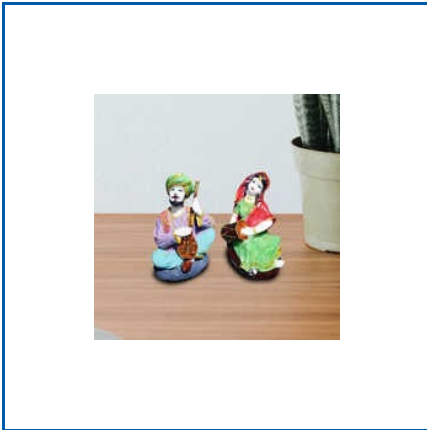

Home Decor Statues

Our Service, Your Satisfaction.

13 cm Home Decor Owls Statue, Artificial Flowers Plant, Artificial Plastic Flower Plant, GW Creations 13 cm Bonsai Artificial Plant, GW Creations 4cm Lord Ganesha Statue, GW Creations 9 Cm Decorative Dog Statue, GW Creations Artificial Flower Plant, etc.

GW CREATIONS VASTU TORTOISE 13 CM HOME DECOR OWLS STATUE

13 CM HOME DECOR OWLS STATUE

GW CREATIONS RAJASTHANI MUSICIANS STATUES

About Us

At Glorious World Creations, we are passionately involved in the business of creating eye-captivating decorative pieces such as Home Decor Owls Statue, Marble Buddha Statue, Artificial Flowers Plant, Lucky Deer Family Set, Gel Candles, Mogra Jar Candle, Laughing Budha Statue, Brass Tortoise, etc. Since establishment in 2010, our story has been evolving into creating spaces as living art and each artwork of ours creates a narrative while every corner conveys grace. With our role as manufacturers and suppliers of beautiful home decorative, we bring art into every household.