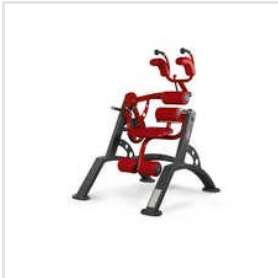

Abdominal Board, Abdominal Machine, Chest Press, Crunch Bench, Curl Bench, Dip Chin, Dual Axis Flat Bench, Dual Axis Incline Bench, Dual Crunch Bench, Dual Decline Bench, Dumbbell Rack, Heavy Commercial Recumbent Bike, Heavy Commercial Treadmill, Hyperextension Bench, Leg Press Machine, etc.

MULTI PRESS MACHINE

ABDOMINAL MACHINE

SEATED LEG PRESS MACHINE

About Us

Since its inception in 2007, Xsport Fitness, has working as a responsible manufacturer and supplier of a wide range of items including Seated Leg Press Machine, AB Fitness Machine, Seated Calf Machine, Olympic Incline Bench, etc. All the products supplied by us are produced using first-class raw materials and the advanced tools and production machines. In addition all our products are put through a series of quality checks by qualified staff, ensuring that our prestigious customers receive a wide variety of defect-free array. We have successfully gained a great deal of respect in this country because of our ability to deliver these products safely to our consumers.

Gym Equipment

Smith Machine

Leg Press Hack Machine

Pec Fly Machine

AB Fitness Machine

Cross Fit Machine

Leg Extension Machine

Mid Row Machine

Multi Functional Fitness Machine

Smith Machine

Abdominal Machine

Abdominal Machine

Prone Leg Curl Machine

Mid Row Machine

ADDRESS

**Gala No. 1, Sony Compound,
Behind Sheetal Hotel, SP Road,
Vaishali Nagar, Dahisar (E),
Mumbai, Maharashtra, India
(400068).**