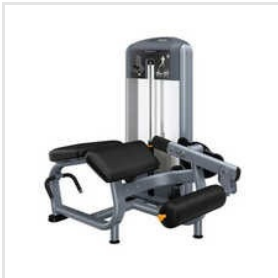

Abdominal Board, Abdominal Machine, Chest Press, Crunch Bench, Curl Bench, Dip Chin, Dual Axis Flat Bench, Dual Axis Incline Bench, Dual Crunch Bench, Dual Decline Bench, Dumbbell Rack, Heavy Commercial Recumbent Bike, Heavy Commercial Treadmill, Hyperextension Bench, Leg Press Machine, etc.

Gym Equipment

Smith Machine

Leg Press Hack Machine

Pec Fly Machine

AB Fitness Machine

Cross Fit Machine

Leg Extension Machine

Mid Row Machine

Multi Functional Fitness Machine

Smith Machine

Abdominal Machine

Abdominal Machine

Prone Leg Curl Machine

Mid Row Machine

ADDRESS

**Gala No. 1, Sony Compound,
Behind Sheetal Hotel, SP Road,
Vaishali Nagar, Dahisar (E),
Mumbai, Maharashtra, India
(400068).**