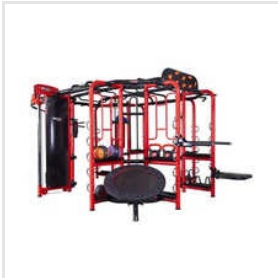

Gym Equipment

Smith Machine

Leg Press Hack Machine

Pec Fly Machine

AB Fitness Machine

Cross Fit Machine

Leg Extension Machine

Mid Row Machine

Multi Functional Fitness Machine

Smith Machine

Abdominal Machine

Abdominal Machine

Prone Leg Curl Machine

Mid Row Machine

ADDRESS

**Gala No. 1, Sony Compound,
Behind Sheetal Hotel, SP Road,
Vaishali Nagar, Dahisar (E),
Mumbai, Maharashtra, India
(400068).**