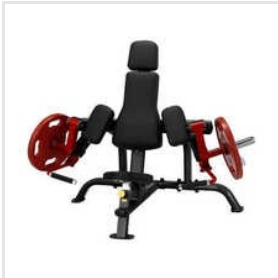

Abdominal Board, Abdominal Machine, Chest Press, Crunch Bench, Curl Bench, Dip Chin, Dual Axis Flat Bench, Dual Axis Incline Bench, Dual Crunch Bench, Dual Decline Bench, Dumbbell Rack, Heavy Commercial Recumbent Bike, Heavy Commercial Treadmill, Hyperextension Bench, Leg Press Machine, etc.

MULTI PRESS MACHINE

ABDOMINAL MACHINE

SEATED LEG PRESS MACHINE

About Us

Since its inception in 2007, Xsport Fitness, has working as a responsible manufacturer and supplier of a wide range of items including Seated Leg Press Machine, AB Fitness Machine, Seated Calf Machine, Olympic Incline Bench, etc. All the products supplied by us are produced using first-class raw materials and the advanced tools and production machines. In addition all our products are put through a series of quality checks by qualified staff, ensuring that our prestigious customers receive a wide variety of defect-free array. We have successfully gained a great deal of respect in this country because of our ability to deliver these products safely to our consumers.

Gym Equipment

Smith Machine

Leg Press Hack Machine

Pec Fly Machine

AB Fitness Machine

Cross Fit Machine

Leg Extension Machine

Mid Row Machine