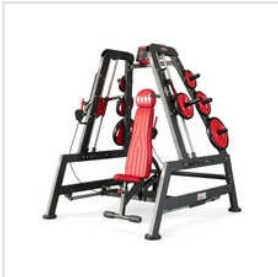

MULTI PRESS MACHINE

ABDOMINAL MACHINE

SEATED LEG PRESS MACHINE

About Us

Since its inception in 2007, Xsport Fitness, has working as a responsible manufacturer and supplier of a wide range of items including Seated Leg Press Machine, AB Fitness Machine, Seated Calf Machine, Olympic Incline Bench, etc. All the products supplied by us are produced using first-class raw materials and the advanced tools and production machines. In addition all our products are put through a series of quality checks by qualified staff, ensuring that our prestigious customers receive a wide variety of defect-free array. We have successfully gained a great deal of respect in this country because of our ability to deliver these products safely to our consumers.

Gym Equipment

Smith Machine

Leg Press Hack Machine

Pec Fly Machine

AB Fitness Machine

Cross Fit Machine

Leg Extension Machine

Mid Row Machine

Multi Functional Fitness Machine

Smith Machine

Abdominal Machine

Abdominal Machine

Prone Leg Curl Machine

Mid Row Machine

ADDRESS

**Gala No. 1, Sony Compound,
Behind Sheetal Hotel, SP Road,
Vaishali Nagar, Dahisar (E),
Mumbai, Maharashtra, India
(400068).**